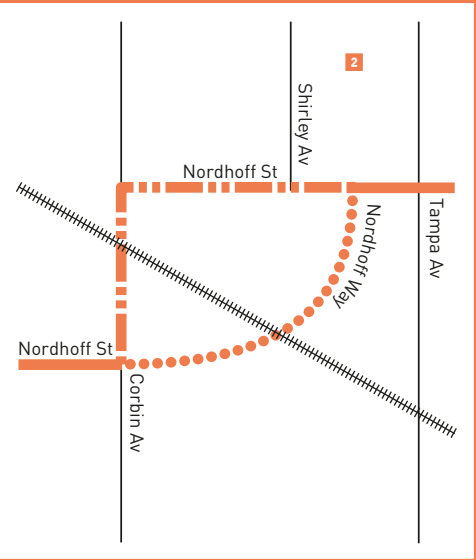

INSET MAP 1

LEGEND

- Route of Lines 166-364
- Route of Line 166 only
- Route of Line 364 only
- Route of Orange Line
- Metrolink Rail
- Local Stop Timepoint
- Limited Stop Timepoint
- Limited Stop Timepoint Single Direction Only
- Limited Stop
- Metro Orange Line Station Timepoint
- Metro Orange Line Station
- Amtrak Station
- Metrolink Station
- Transit Center
- CE** LADOT Commuter Express
- LD** LADOT DASH
- SC** Santa Clarita Transit
- SV** Simi Valley Transit

MAP NOTES

- 1 Chatsworth Station**
Metro 158, 166, 167, 244, 245, 364, Metro Orange Line; CE419; SV-C; SC791; Metrolink Ventura County Line, Amtrak
- 2 Northridge Fashion Center**
- 3 Northridge Station**
LD - Northridge; Metrolink Ventura County Line
- 4 C.S.U. Northridge**
- 5 Whiteman Airport**
- 6 Hansen Dam Recreational Park**

Nextrip

Text "metro" and your intersection or stop number to 41411 (example: metro vignes&cesarchavez or metro 1563). You can also visit m.metro.net or call 511 and say "Nextrip".

Nextrip

Envíe un mensaje de texto con "Metro" y la intersección de la calle o el número de su parada al 41411. Nextrip le enviará un mensaje de texto con la próxima llegada de cada autobús en esa parada. También puede visitar m.metro.net or llamar al 511 y decir "Nextrip".

Special Notes

- Trip terminates at Osborne & Glenoaks 12-16 minutes after time shown.
- Trip operates on early school dismissal only. Trip originates at Nordhoff & Balboa at 1:39 p.m. and terminates at Osborne & Arleta at 1:58 p.m. Please phone Metro Information Center for exact days of operation.
- Trip operates on early school dismissal only. Please phone Metro Information Center for exact days of operation.
- Trip terminates at Osborne & Arleta 7 minutes after time shown.