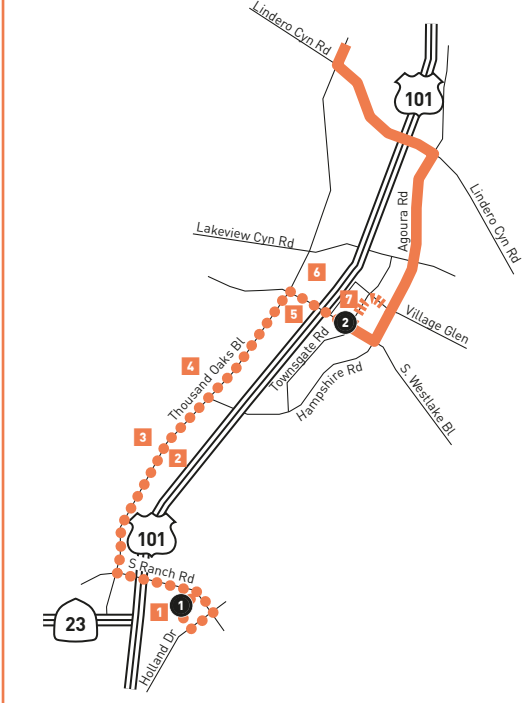

ROUTE MAP

CANOGA PARK WARNER CENTER

INSET MAP 1

LEGEND

- Route of Line 161
- Route of Line 161 Monday thru Saturday
- Route of Orange Line
- Local Stop Timepoint
- Metro Orange Line Station
- AV Antelope Valley Transit Authority
- CE LADOT Commuter Express
- SC Santa Clarita Transit
- TO Thousand Oaks Transit
- VISTA Ventura Intercity Service Transit Authority

INSET MAP LEGEND

- Park/Ride Lots

INSET MAP 2

MAP NOTES

- 1 Thousand Oaks Transit Center**
Metro 161; TO-1, 2, 3, 4: VCTC Conejo Connection; CE422, CE423
- 2 Thousand Oaks Civic Arts Plaza and City Hall**
- 3 Gardens of the World**
- 4 United States Postal Service**
- 5 The Promenade at Westlake**
- 6 Hyatt Westlake Plaza**
- 7 Twin Oaks Shopping Center**
- 8 Whizins Center**
- 9 Westfield Topanga**
- 10 Westfield Promenade**
- 11 Kaiser Permanente**

Monday through Friday

Effective Dec 16 2018

161

Eastbound Al Este (Approximate Times / Tiempos Aproximados)

THOUSAND OAKS	WESTLAKE VILLAGE	AGOURA HILLS	CALABASAS	WOODLAND HILLS	CANOGA PARK
1	2	3	4	5	6
Thousand Oaks Transit Center	Westlake & Townsgate	Dorothy & Chesebro	Parkway Calabasas & Calabasas Road	Ventura & Topanga Canyon	Canoga Station
5:43A	5:54A	6:17A	6:31A	6:42A	6:48A
—	6:51	7:15	7:29	7:42	7:48
7:33	7:45	8:09	8:23	8:35	8:42
8:33	8:45	9:09	9:23	9:35	9:42
9:31	9:43	10:07	10:21	10:33	10:40
10:31	10:43	11:07	11:21	11:33	11:40
11:31	11:43	12:07P	12:21P	12:33P	12:40P
12:31P	12:43P	1:07	1:21	1:33	1:40
1:29	1:41	2:05	2:19	2:33	2:40
2:11	2:23	2:48	3:03	3:18	3:26
2:39	2:51	3:15	3:31	3:47	3:56
3:08	3:21	3:46	4:02	4:18	4:27
3:35	3:48	4:13	4:29	4:44	4:53
4:01	4:14	4:39	4:55	5:10	5:19
4:27	4:40	5:05	5:21	5:36	5:45
4:55	5:07	5:31	5:47	6:02	6:09
5:36	5:48	6:12	6:28	6:42	6:49
6:30	6:41	7:05	7:20	7:32	7:38
7:24	7:35	7:59	8:14	8:26	8:32
8:18	8:29	8:53	9:08	9:20	9:26