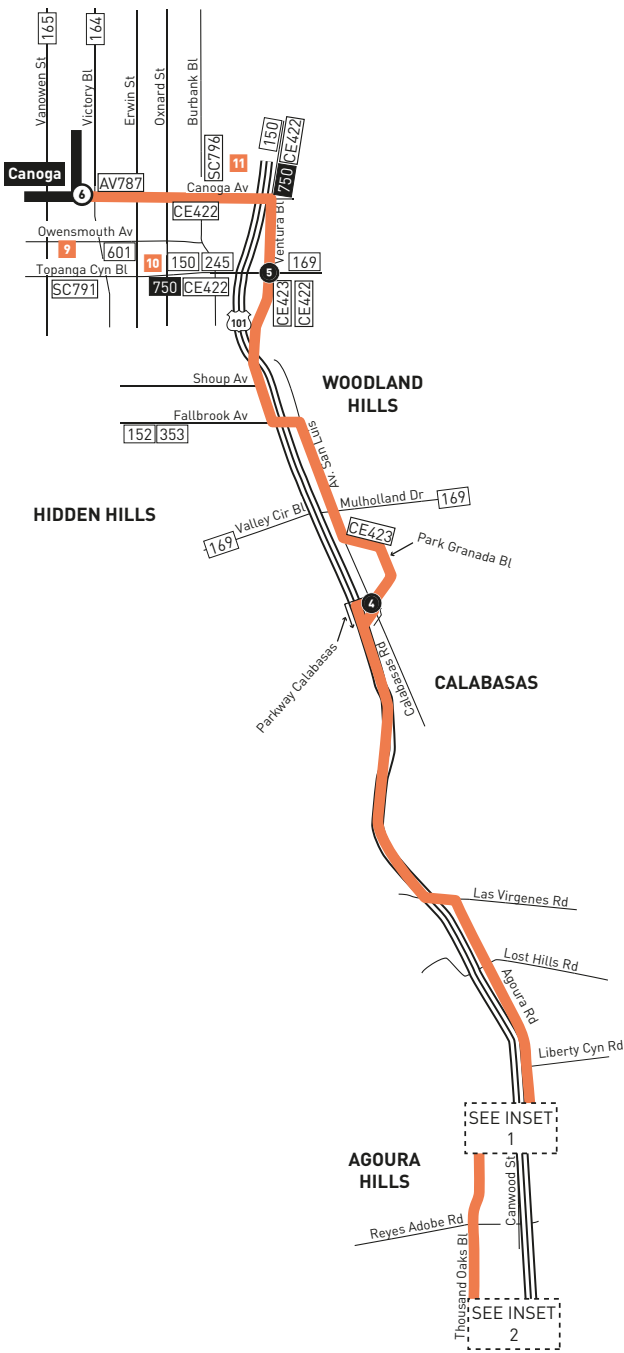

ROUTE MAP

CANOGA PARK WARNER CENTER

INSET MAP 1

LEGEND

- Route of Line 161
- Route of Line 161 Monday thru Saturday
- Route of Orange Line
- Local Stop Timepoint
- Metro Orange Line Station
- AV Antelope Valley Transit Authority
- CE LADOT Commuter Express
- SC Santa Clarita Transit
- TO Thousand Oaks Transit
- VISTA Ventura Intercity Service Transit Authority

INSET MAP LEGEND

- Park/Ride Lots

INSET MAP 2

MAP NOTES

- 1 Thousand Oaks Transit Center**
Metro 161; TO-1, 2, 3, 4: VCTC Conejo Connection; CE422, CE423
- 2 Thousand Oaks Civic Arts Plaza and City Hall**
- 3 Gardens of the World**
- 4 United States Postal Service**
- 5 The Promenade at Westlake**
- 6 Hyatt Westlake Plaza**
- 7 Twin Oaks Shopping Center**
- 8 Whizins Center**
- 9 Westfield Topanga**
- 10 Westfield Promenade**
- 11 Kaiser Permanente**

Monday through Friday

Effective Dec 16 2018

161

Eastbound Al Este (Approximate Times / Tiempos Aproximados)

THOUSAND OAKS	WESTLAKE VILLAGE	AGOURA HILLS	CALABASAS	WOODLAND HILLS	CANOGA PARK
1	2	3	4	5	6
Thousand Oaks Transit Center	Westlake & Townsgate	Dorothy & Chesebro	Parkway Calabasas & Calabasas Road	Ventura & Topanga Canyon	Canoga Station
5:43A	5:54A	6:17A	6:31A	6:42A	6:48A
—	6:51	7:15	7:29	7:42	7:48
7:33	7:45	8:09	8:23	8:35	8:42
8:33	8:45	9:09	9:23	9:35	9:42
9:31	9:43	10:07	10:21	10:33	10:40
10:31	10:43	11:07	11:21	11:33	11:40
11:31	11:43	12:07P	12:21P	12:33P	12:40P
12:31P	12:43P	1:07	1:21	1:33	1:40
1:29	1:41	2:05	2:19	2:33	2:40
2:11	2:23	2:48	3:03	3:18	3:26
2:39	2:51	3:15	3:31	3:47	3:56
3:08	3:21	3:46	4:02	4:18	4:27
3:35	3:48	4:13	4:29	4:44	4:53
4:01	4:14	4:39	4:55	5:10	5:19
4:27	4:40	5:05	5:21	5:36	5:45
4:55	5:07	5:31	5:47	6:02	6:09
5:36	5:48	6:12	6:28	6:42	6:49
6:30	6:41	7:05	7:20	7:32	7:38
7:24	7:35	7:59	8:14	8:26	8:32
8:18	8:29	8:53	9:08	9:20	9:26