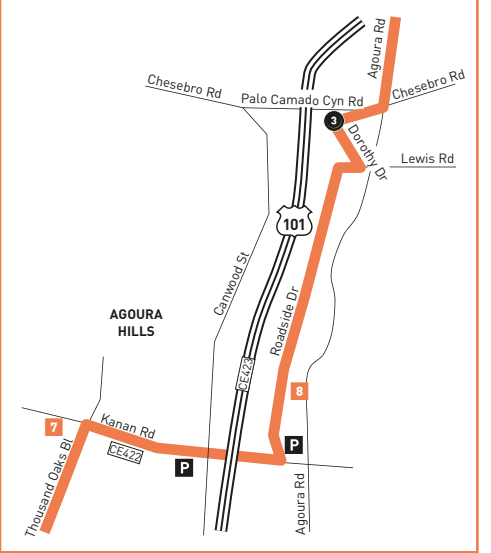

ROUTE MAP

CANOGA PARK WARNER CENTER

INSET MAP 1

LEGEND

- Route of Line 161
- Route of Line 161 Monday thru Saturday
- Route of Orange Line
- Local Stop Timepoint
- Metro Orange Line Station
- AV Antelope Valley Transit Authority
- CE LADOT Commuter Express
- SC Santa Clarita Transit
- TO Thousand Oaks Transit
- VISTA Ventura Intercity Service Transit Authority

INSET MAP LEGEND

- Park/Ride Lots

INSET MAP 2

MAP NOTES

- 1 Thousand Oaks Transit Center**
Metro 161; TO-1, 2, 3, 4: VCTC Conejo Connection; CE422, CE423
- 2 Thousand Oaks Civic Arts Plaza and City Hall**
- 3 Gardens of the World**
- 4 United States Postal Service**
- 5 The Promenade at Westlake**
- 6 Hyatt Westlake Plaza**
- 7 Twin Oaks Shopping Center**
- 8 Whizins Center**
- 9 Westfield Topanga**
- 10 Westfield Promenade**
- 11 Kaiser Permanente**

Monday through Friday

Effective Dec 16 2018

161

Eastbound Al Este (Approximate Times / Tiempos Aproximados)

THOUSAND OAKS	WESTLAKE VILLAGE	AGOURA HILLS	CALABASAS	WOODLAND HILLS	CANOGA PARK
1	2	3	4	5	6
Thousand Oaks Transit Center	Westlake & Townsgate	Dorothy & Chesebro	Parkway Calabasas & Calabasas Road	Ventura & Topanga Canyon	Canoga Station
5:43A	5:54A	6:17A	6:31A	6:42A	6:48A
—	6:51	7:15	7:29	7:42	7:48
7:33	7:45	8:09	8:23	8:35	8:42
8:33	8:45	9:09	9:23	9:35	9:42
9:31	9:43	10:07	10:21	10:33	10:40
10:31	10:43	11:07	11:21	11:33	11:40
11:31	11:43	12:07P	12:21P	12:33P	12:40P
12:31P	12:43P	1:07	1:21	1:33	1:40
1:29	1:41	2:05	2:19	2:33	2:40
2:11	2:23	2:48	3:03	3:18	3:26
2:39	2:51	3:15	3:31	3:47	3:56
3:08	3:21	3:46	4:02	4:18	4:27
3:35	3:48	4:13	4:29	4:44	4:53
4:01	4:14	4:39	4:55	5:10	5:19
4:27	4:40	5:05	5:21	5:36	5:45
4:55	5:07	5:31	5:47	6:02	6:09
5:36	5:48	6:12	6:28	6:42	6:49
6:30	6:41	7:05	7:20	7:32	7:38
7:24	7:35	7:59	8:14	8:26	8:32
8:18	8:29	8:53	9:08	9:20	9:26