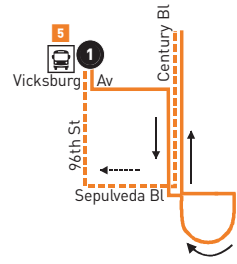

LEGEND

- Line 117 Route
- Line 117 Route Westbound
- Metro Rail
- Timepoint
- Metro Rail Station and Timepoint
- BBB Santa Monica's Big Blue Bus
- BC Beach Cities Transit
- C Culver CityBus
- DL DowneyLink
- GATE Get Around Town Express (South Gate)
- LB Long Beach Transit
- LD LADOT DASH
- R Rapid
- T Torrance

MAP NOTES

- 1 Lakewood Bl Green Line Station**  
Metro 117, 265, 266; DL Southeast; LB22
- 2 Rancho Los Amigos Medical Center**  
Metro 117, 120 Mon-Fri 7:30am - 6:30pm; DL Southwest, Rancho Shuttle
- 3 103rd St/Watts Towers Station**  
Metro 55, 117, 254, 355, 612; DASH Watts
- 4 Hollywood Park Casino**  
Metro 117, 211, 212, 312
- 5 LAX City Bus Center**  
Metro 40 Owl, 102, 111, 117, 232  
BBB3, R3; BC109; C6, R6; T8

INSET 1 - LAX CITY BUS CENTER

INSET 1 - LEGEND

- Timepoint
- Transit Center
- Eastbound
- - - - Westbound

Sunday and Holidays

Eastbound (Approximate Times)

Westbound (Approximate Times)

Table with 12 columns for stations (LAX, Inglewood, Los Angeles, Watts, South Gate, Downey) and 12 rows of departure times for Sunday and Holidays Eastbound and Westbound directions.