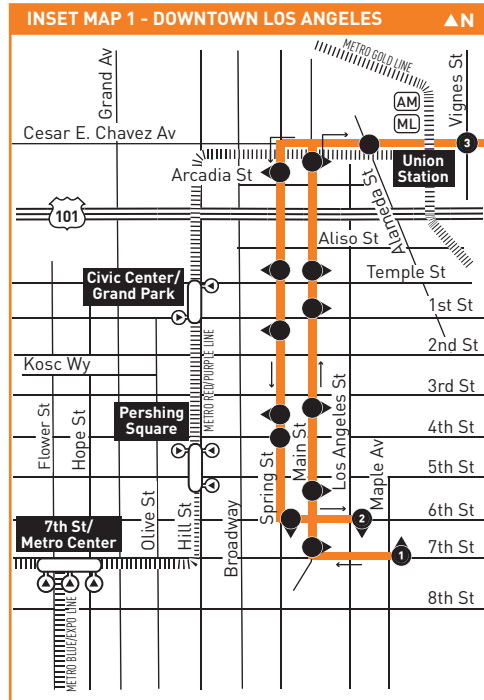

LEGEND

- Line 68 Route
- Short line Trips Only to ELAC
- Local Stop Timepoint
- Local Stop Timepoint - Single Direction Only
- Metro Rail
- Metro Rail Station
- Metro Rail / Busway Station & Timepoint
- Transit Center
- Metrolink
- Amtrak
- ES El Sol Shuttle
- LD LADOT DASH
- M Montebello Bus Lines
- MP Monterey Park Spirit

MAP NOTES

- 1 The Shops at Montebello**
- 2 Kaiser Permanente Medical Offices**
- 3 East LA College**  
Metro 68, 106; M10; MP5  
**Street Level:** Metro 68, 260, 762, 770; MP1, MP2; ES City Terrace/ELAC

INSET 1 - DOWNTOWN LOS ANGELES

- Line 68 Route
- Local Stop
- Local Stop - Single Direction Only
- Metro Rail Station
- Metro Rail Station Entrance

- A Viaje origina en Main - 7th a la hora mostrada.
- B Viaje termina en East LA Transit Center 1-3 minutos después de la hora mostrada.
- C Viaje origina en East LA Transit Center 1-2 minutos antes de la hora mostrada.