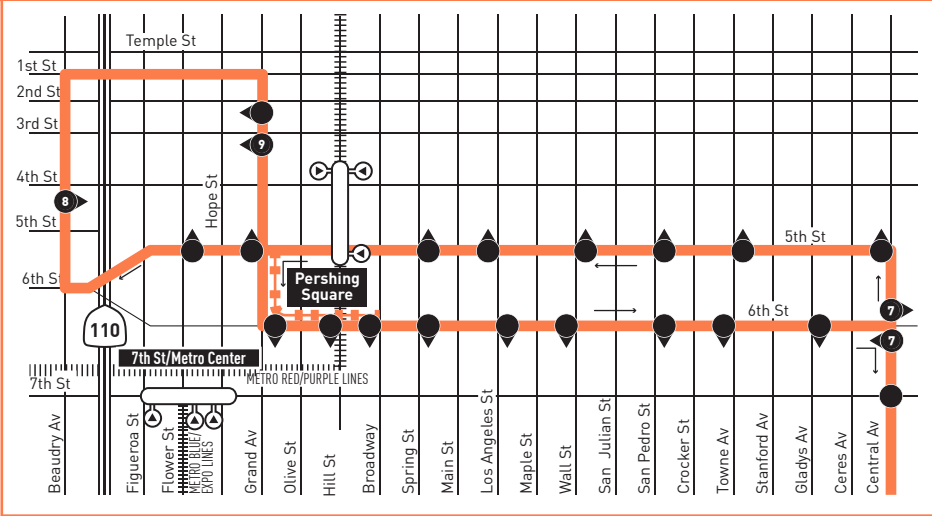

INSET 1 - DOWNTOWN LOS ANGELES

LEGEND

- Line 53 Route
- Southbound Shortline Route
- Metro Rail
- Local Stop Timepoint
- Metro Rail Station + Timepoint
- CC Carson Circuit
- GA GTrans (Gardena)
- LB Long Beach Transit
- LD LADOT DASH
- LN The Link
- M Montebello Bus Lines
- T Torrance Transit

INSET 1 - DOWNTOWN LOS ANGELES

- Line 53 Route
- Late Night Turnaround Loop to 6th & Broadway
- Local Stop Timepoint - Single Direction only
- Local Stop - Single Direction Only
- Metro Rail Station
- Metro Rail Station Entrance

MAP NOTES

- 1 Bethune Park**
Metro 53, 102, 110
- 2 U.S. Postal Service**
Metro 53, 102, 110
- 3 Ted Watkins Memorial Park**
Metro 53, 117; DASH Watts
- 4 Avalon Green Line Station**
Metro 48, 51, 52, 53, 351; DASH Watts
- 5 Earvin Magic Johnson Recreation Area**
Metro 53; DASH Watts
- 6 Compton/Woodley Airport**
Metro 51, 53, 351
- 7 CSU Dominguez Hills**
Metro 53, 130; LB1, T6