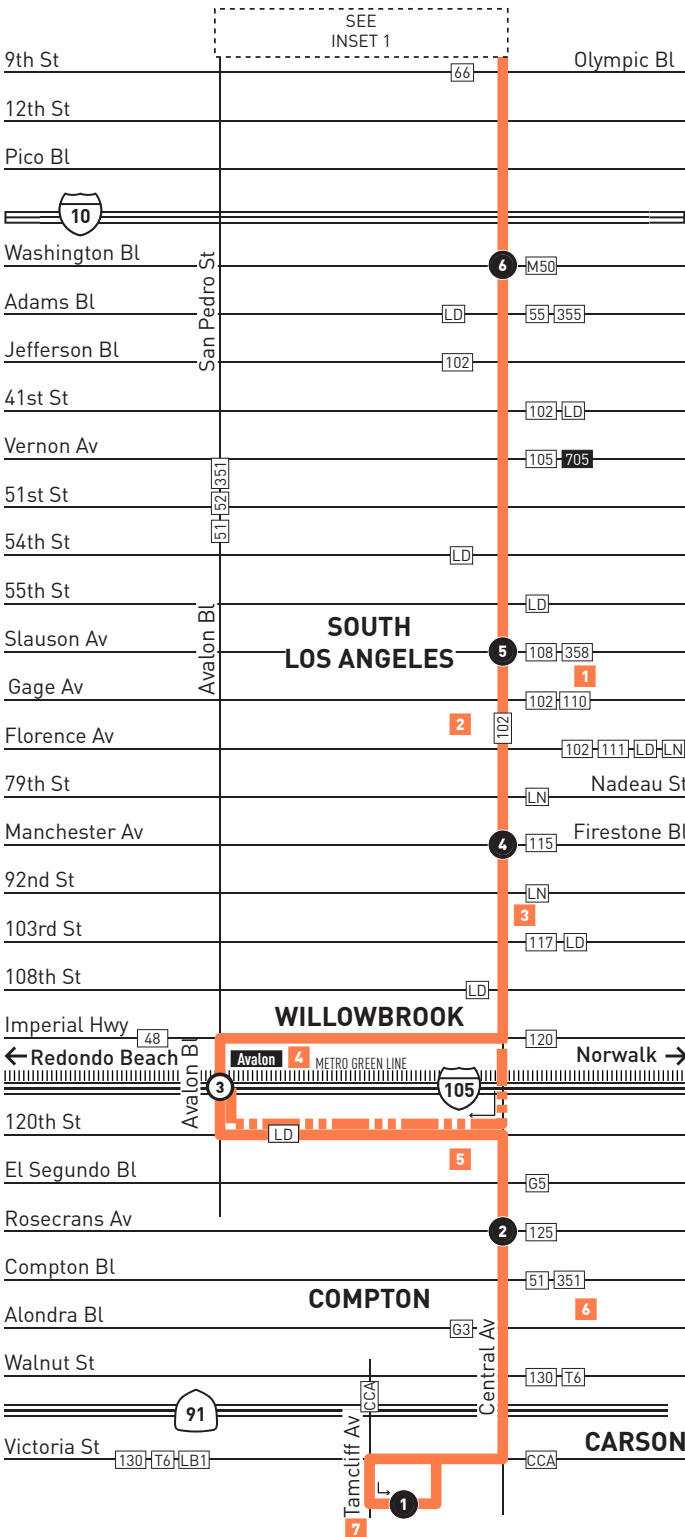

INSET 1 - DOWNTOWN LOS ANGELES

LEGEND

- Line 53 Route
- Southbound Shortline Route
- Metro Rail
- Local Stop Timepoint
- Metro Rail Station + Timepoint
- CC Carson Circuit
- GA GTrans (Gardena)
- LB Long Beach Transit
- LD LADOT DASH
- LN The Link
- M Montebello Bus Lines
- T Torrance Transit

INSET 1 - DOWNTOWN LOS ANGELES

- Line 53 Route
- Late Night Turnaround Loop to 6th & Broadway
- Local Stop Timepoint - Single Direction only
- Local Stop - Single Direction Only
- Metro Rail Station
- Metro Rail Station Entrance

MAP NOTES

- 1 Bethune Park**
Metro 53, 102, 110
- 2 U.S. Postal Service**
Metro 53, 102, 110
- 3 Ted Watkins Memorial Park**
Metro 53, 117; DASH Watts
- 4 Avalon Green Line Station**
Metro 48, 51, 52, 53, 351; DASH Watts
- 5 Earvin Magic Johnson Recreation Area**
Metro 53; DASH Watts
- 6 Compton/Woodley Airport**
Metro 51, 53, 351
- 7 CSU Dominguez Hills**
Metro 53, 130; LB1, T6