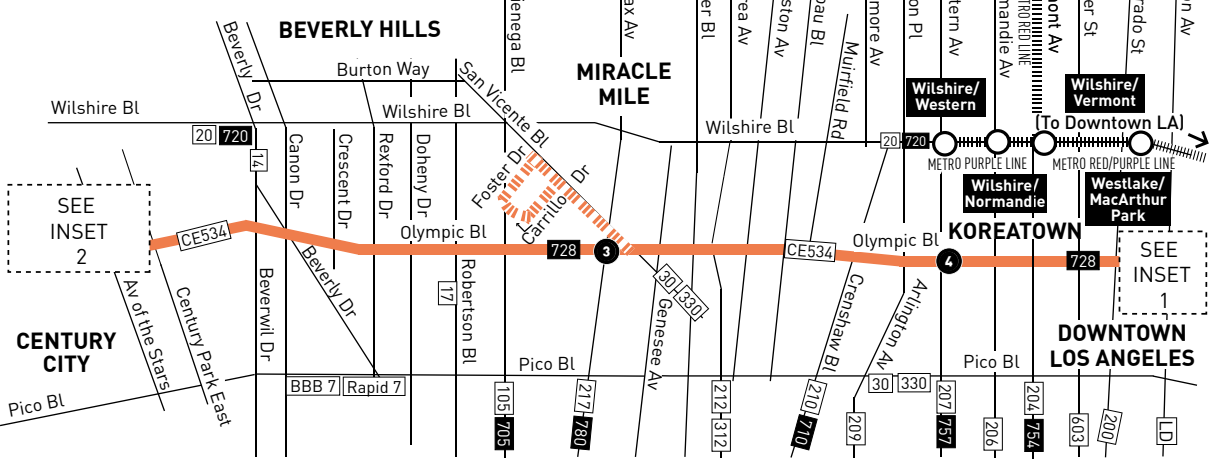

ROUTE MAP

LEGEND

- Line 28 Route
- - - - - Line 28 Westbound Shortline
- - - - - Line 28 Eastbound Shortline
- ||||| Metro Rail
- Local Stop Timepoint
- Local Stop Timepoint - Single Direction Only
- Local Stop
- Local Stop - Single Direction Only
- Metro Rail / Busway Station
- # Map Notes
- ### Connecting Line
- ### Rapid Connecting Line
- AM Amtrak
- ML Metrolink
- FA FlyAway
- AV Antelope Valley Transit Authority
- C Culver CityBus
- GB Glendale Beeline
- CE LADOT Commuter Express
- LD LADOT DASH
- SC Santa Clarita Transit
- BBB Santa Monica Big Blue Bus

INSET 1 - DOWNTOWN LOS ANGELES

- Metro Rail Station
- ⌂ Metro Rail Station Entrance

MAP NOTES

- 1 Eagle Rock Plaza**
- 2 Occidental College**
- 3 Glassell Park Recreation Center**
- 4 Westfield Century City**

Eastbound (Approximate Times)

Westbound (Approximate Times)

Table with columns for City (Santa Monica, Los Angeles, Glassell Park, Eagle Rock) and Stop numbers (1-11). Rows show departure times for various bus routes.

Special Notes

Avisos especiales

- Board eastbound shortline (Olympic & Fairfax) buses at San Vicente. Trips start at Olympic & Muirfield 7 minutes before time shown. Trip ends at Verdugo & Eagle Rock at time shown. Trip originates at Verdugo & Eagle Rock at time shown. Trip waits at 7th for transfer connections. Trip originates at Figueroa & Cypress at time shown and operates Tuesday only. Trip does not operate on school holidays. Trip originates at Figueroa & Cypress at time shown and operates daily except Tuesday. Trip does not operate on school holidays. Trip originates at Eagle Rock & Yosemite approximately 10 minutes before time shown on school days. Trip ends at Spring & Cesar E Chavez at time shown.