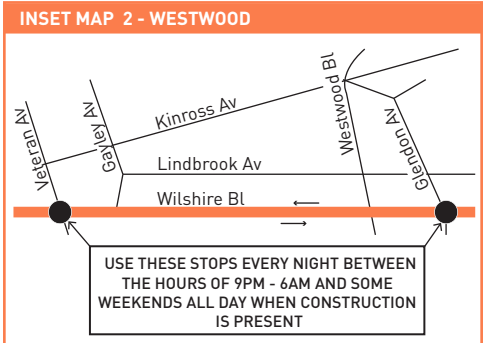

LEGEND

- Line 20 Route
- Line 20 Am, Eve/Owl Trips
- Early Am, Eve/Owl Timepoint
- Local Stop
- ▶ Local Stop - Single Direction Only
- # Local Stop Timepoint
- ▶ Local Stop Timepoint - Single Direction Only
- # Metro Rail / Busway Station & Timepoint
- Metro Rail Station
- Metro Rail
- AV Antelope Valley Transit Authority
- BBB Santa Monica's Big Blue Bus
- C Culver CityBus
- CE LADOT Commuter Express
- SC Santa Clarita Transit

INSET 1 - DOWNTOWN LOS ANGELES

- Line 20 Route
- Local Stop
- ▶ Local Stop - Single Direction Only
- Metro Rail Station
- ▶ Metro Rail Station Entrance
- Metro Rail

MAP NOTES

- 1 Good Samaritan Hospital**
- 2 Wilshire/Vermont Customer Center**
- 3 Wiltern Theatre**
- 4 LA County Museum of Art**
- 5 Petersen Automotive Museum**
- 6 Armand Hammer Museum**
- 7 Westwood Bl & Wilshire Bl**
Metro 20, 234, 602, 720, 734, 788, AV 786; BBB 1, 2, 3M, 8, Rapid 12; C6; Rapid 6; CE 534, 573; SC 792, 797
- 8 UCLA**
- 9 Federal Building**
- 10 LA National Cemetery**
- 11 Veteran's Hospital**
- 12 4th St & Wilshire Bl**
BBB 2, 3, 5, 9; Rapid 3
- 13 Third Street Promenade**
Metro 4, 534, 704, 720, BBB1, 7, 8; Rapid 7, 10