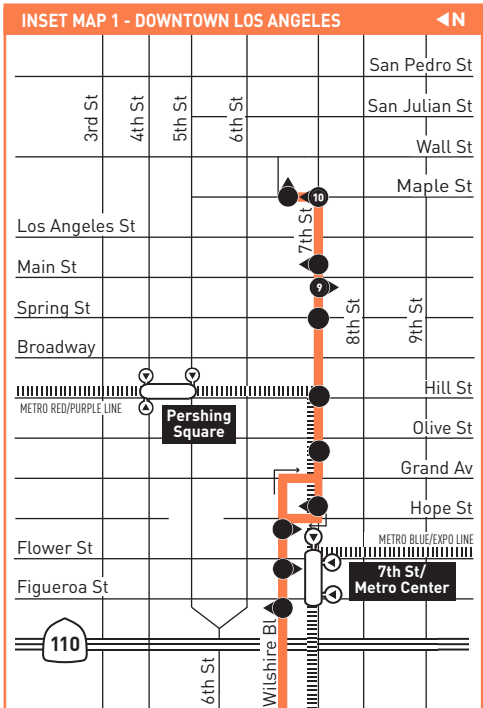

LEGEND

- Line 20 Route
- Line 20 Am, Eve/Owl Trips
- Early Am, Eve/Owl Timepoint
- Local Stop
- ▶ Local Stop - Single Direction Only
- # Local Stop Timepoint
- ▶ Local Stop Timepoint - Single Direction Only
- # Metro Rail / Busway Station & Timepoint
- Metro Rail Station
- Metro Rail
- AV Antelope Valley Transit Authority
- BBB Santa Monica's Big Blue Bus
- C Culver CityBus
- CE LADOT Commuter Express
- SC Santa Clarita Transit

INSET 1 - DOWNTOWN LOS ANGELES

- Line 20 Route
- Local Stop
- ▶ Local Stop - Single Direction Only
- Metro Rail Station
- ▶ Metro Rail Station Entrance
- Metro Rail

MAP NOTES

- 1 Good Samaritan Hospital**
- 2 Wilshire/Vermont Customer Center**
- 3 Wiltern Theatre**
- 4 LA County Museum of Art**
- 5 Petersen Automotive Museum**
- 6 Armand Hammer Museum**
- 7 Westwood Bl & Wilshire Bl**
Metro 20, 234, 602, 720, 734, 788, AV 786; BBB 1, 2, 3M, 8, Rapid 12; C6; Rapid 6; CE 534, 573; SC 792, 797
- 8 UCLA**
- 9 Federal Building**
- 10 LA National Cemetery**
- 11 Veteran's Hospital**
- 12 4th St & Wilshire Bl**
BBB 2, 3, 5, 9; Rapid 3
- 13 Third Street Promenade**
Metro 4, 534, 704, 720, BBB1, 7, 8; Rapid 7, 10