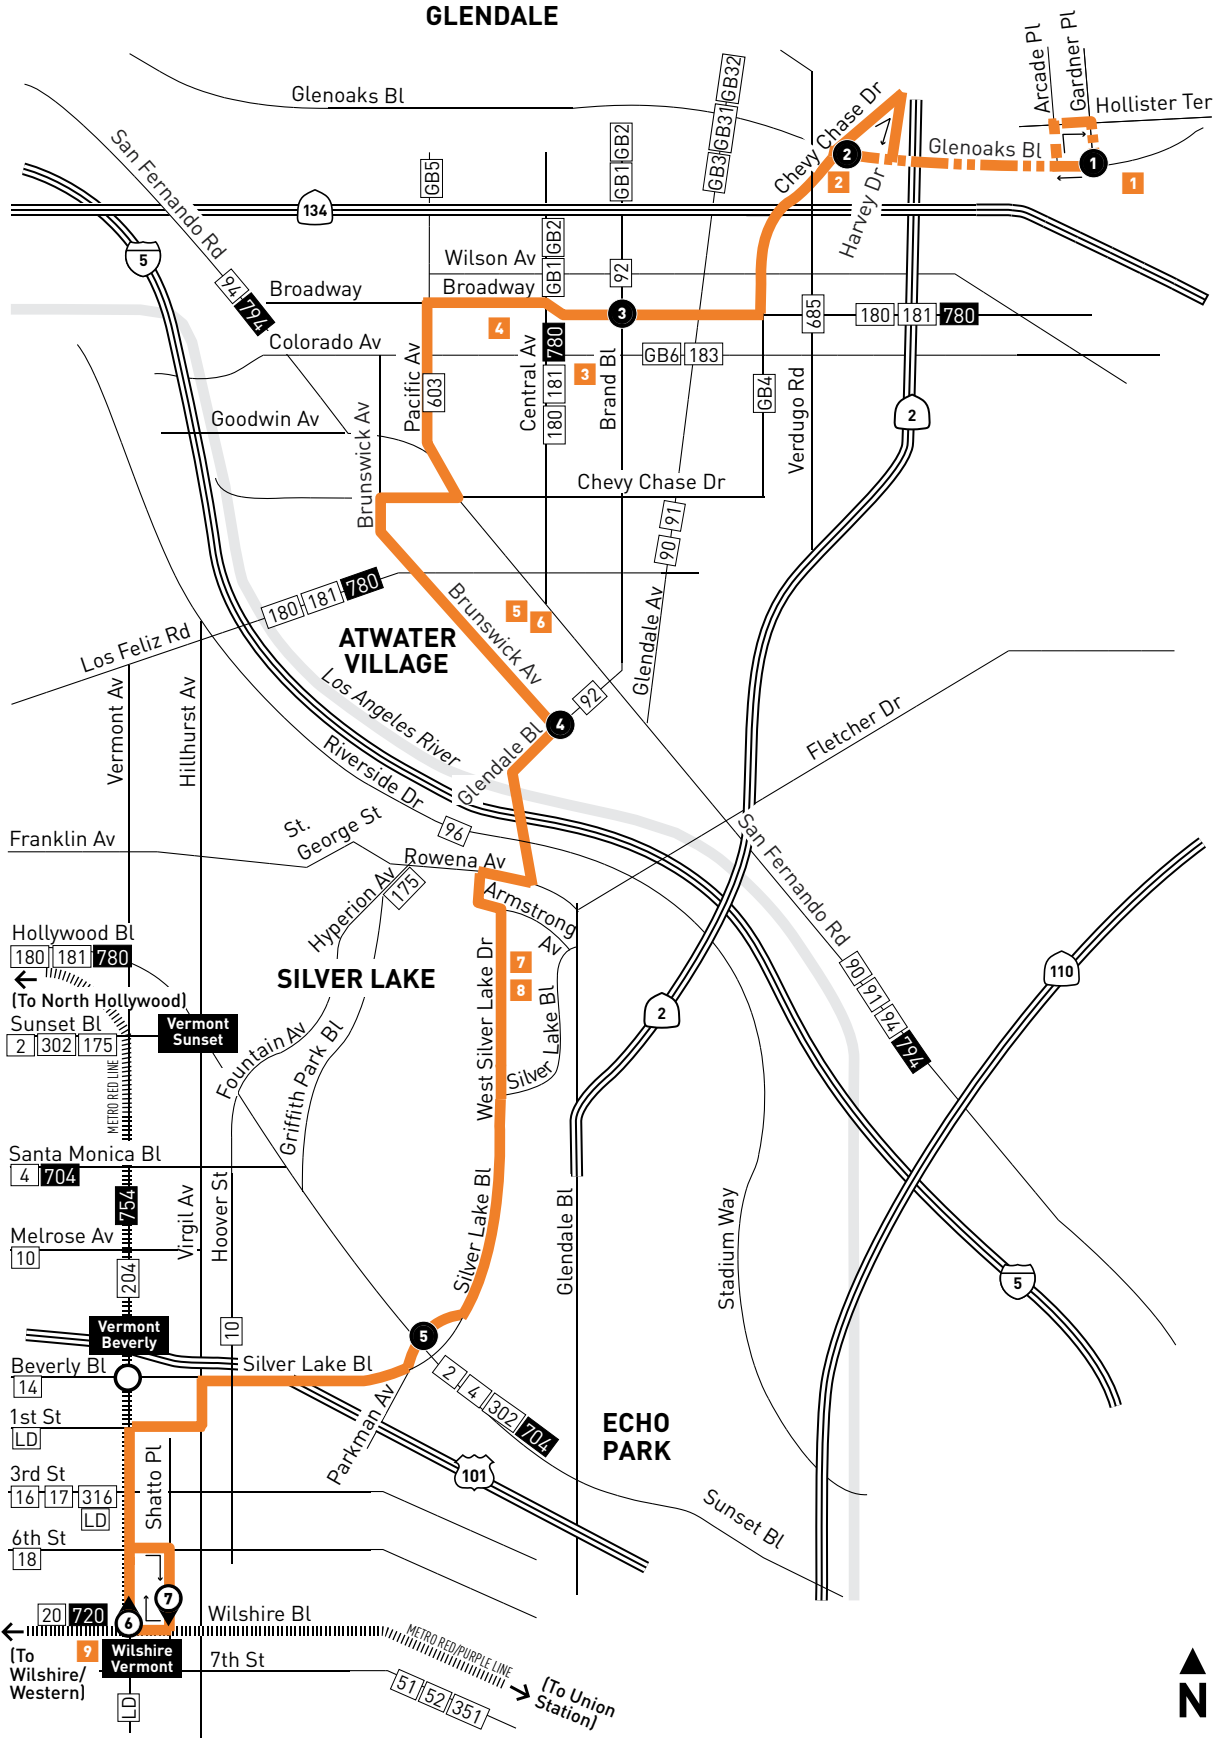

GLENDALE

LEGEND

- Line 201 Route
- - - Line 201 Route Selected trips Only between Glenoaks & Chevy Chase & Gardner & Glenoaks
- Metro Rail
- Local Stop Timepoint
- Local Stop Timepoint - Single Direction Only
- Metro Rail / Busway Station & Timepoint - Single Direction Only
- Metro Rail / Busway Station
- Transit Center
- Map Notes
- Connecting Line
- Rapid Connecting Line
- F Foothill Transit
- GB Glendale Beeline
- LD LADOT DASH

MAP NOTES

- 1 Glenoaks Park**
- 2 Glendale Adventist Medical Center**
- 3 The Americana at Brand**
- 4 Glendale Galleria**
- 5 Glendale Metrolink Station**
Metrolink Antelope Valley and Ventura County Lines; Amtrak
- 6 Glendale Transportation Center**
Metro Local 183; GB 1, 2, 11, 12
- 7 Ivanhoe Reservoir**
- 8 Silver Lake Reservoir**
- 9 Wilshire/Vermont**
Metro Local 18, 20, 51, 52, 201, 204, 351, Rapid 720; F481; LD Wilshire Center/Koreatown; Metro Customer Service Center

Monday through Friday

201

Southbound (Approximate Times)

GLENDALE			SILVER LAKE		LOS ANGELES
1	2	3	4	5	7
Gardner & Glenoaks	Glenoaks & Chevy Chase	Broadway & Brand	Glendale & Brunswick	Parkman & Sunset	Wilshire/Vermont Station
—	5:30A	5:38A	5:51A	6:01A	6:13A
—	6:27	6:35	6:49	7:01	7:17
—	7:14	7:24	7:40	7:56	8:12
8:05A	8:09	8:19	8:35	8:51	9:07
—	9:05	9:15	9:31	9:46	10:01
9:56	10:00	10:11	10:27	10:41	10:56
—	10:53	11:05	11:22	11:36	11:51
—	11:48	11:59	12:17P	12:31P	12:47P
—	12:43P	12:55P	1:12	1:26	1:42
1:33P	1:37	1:49	2:06	2:21	2:38
—	2:33	2:45	3:01	3:16	3:33
3:24	3:28	3:40	3:56	4:11	4:28
—	4:23	4:35	4:51	5:06	5:23
5:14	5:18	5:30	5:46	6:01	6:18
—	6:13	6:25	6:41	6:56	7:11
7:03	7:07	7:17	7:31	7:44	7:58
—	7:49	7:59	8:13	8:24	8:38