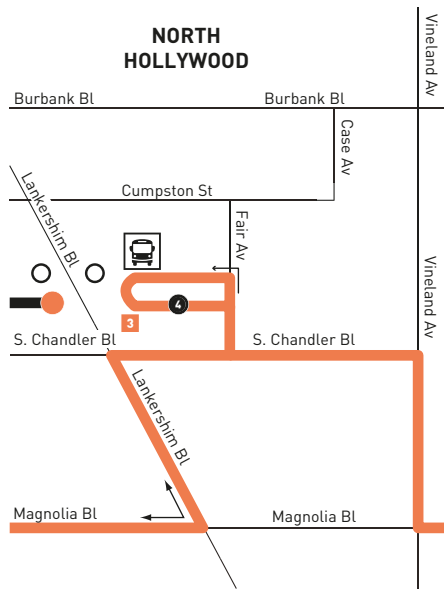

INSET MAP 2

LEGEND

- Route of Line 183
- Route of Orange Line
- Local Stop Timepoint
- Local Stop Timepoint - Single Direction Only
- Transit Center
- Amtrak Station
- Metrolink Station
- Metro Rail Station
- Metro Orange Line Station
- Burbank Bus
- Glendale Beeline
- Santa Clarita Transit

INSET MAP 1 LEGEND

- Route of daily shortline service and all weekend and holiday service at Ikea Way & Angeleno Av