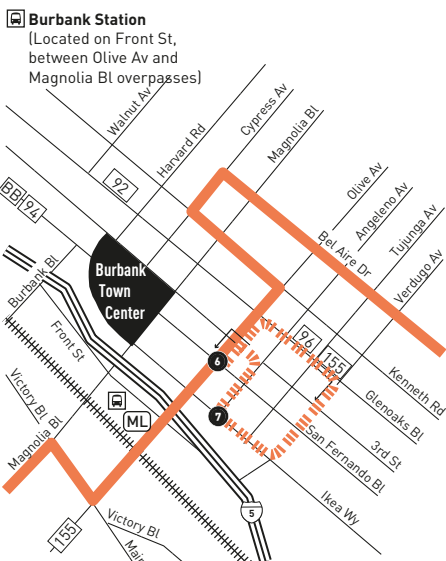

INSET MAP 1

Transfer in Downtown Burbank to Metro 94, 794

MAP NOTES

- **1 Sherman Oaks Galleria**
- **2 Westfield Fashion Square**
- **3 North Hollywood Red & Orange Line Stations**
  Metro 152, 154, 162, 183, 224, 237, 353, 501, 656 Owl, Orange Line; BB Media District, BB NoHo/Airport; CE549; SC757
- **4 Glendale Galleria**
- **5 Eagle Rock Plaza**
- **6 Glendale Station**
  Metro 183, GB1, 2, 11, 12; Metrolink Antelope Valley Line, Ventura County Line; Amtrak