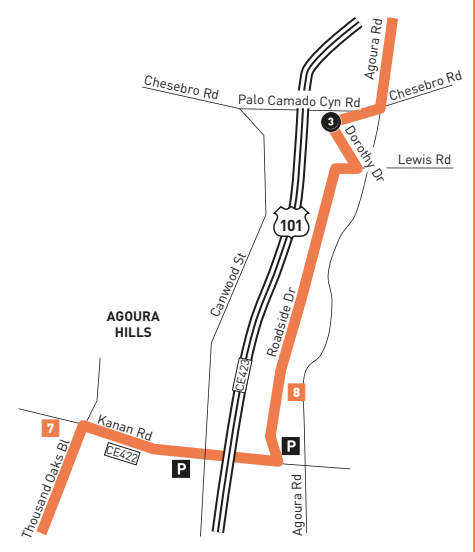

ROUTE MAP

CANOGA PARK WARNER CENTER

INSET MAP 1

LEGEND

- Route of Line 161
- Route of Line 161 Monday thru Saturday
- Route of Orange Line
- Local Stop Timepoint
- Metro Orange Line Station
- AV Antelope Valley Transit Authority
- CE LADOT Commuter Express
- SC Santa Clarita Transit
- TO Thousand Oaks Transit
- VISTA Ventura Intercity Service Transit Authority

INSET MAP LEGEND

- Park/Ride Lots

INSET MAP 2

MAP NOTES

- 1** Thousand Oaks Transit Center
Metro 161; TO-1, 2, 3, 4: VCTC Conejo Connection; CE422, CE423
- 2** Thousand Oaks Civic Arts Plaza and City Hall
- 3** Gardens of the World
- 4** United States Postal Service
- 5** The Promenade at Westlake
- 6** Hyatt Westlake Plaza
- 7** Twin Oaks Shopping Center
- 8** Whizins Center
- 9** Westfield Topanga
- 10** Westfield Promenade

Monday through Friday

161

Effective Jun 24 2018

Eastbound *Al Este* (Approximate Times / Tiempos Aproximados)

THOUSAND OAKS	WESTLAKE VILLAGE	AGOURA HILLS	CALABASAS	WOODLAND HILLS	CANOGA PARK
①	②	③	④	⑤	⑥
Thousand Oaks Transit Center	Westlake & Townsgate	Dorothy & Chesebro	Parkway Calabasas & Calabasas Road	Ventura & Topanga Canyon	Canoga Station
5:45A	5:56A	6:17A	6:31A	6:42A	6:48A
—	6:51	7:15	7:29	7:42	7:48
7:33	7:45	8:09	8:23	8:35	8:41
8:32	8:44	9:09	9:23	9:35	9:41
9:30	9:42	10:07	10:21	10:33	10:39
10:30	10:42	11:07	11:21	11:33	11:39
11:30	11:42	12:07P	12:21P	12:33P	12:39P
12:30P	12:42P	1:07	1:21	1:33	1:39
1:28	1:40	2:05	2:19	2:33	2:39
2:09	2:21	2:47	3:03	3:18	3:24
2:37	2:49	3:14	3:31	3:47	3:53
3:05	3:18	3:44	4:02	4:18	4:24
3:33	3:46	4:11	4:29	4:44	4:50
3:59	4:12	4:37	4:55	5:10	5:16
4:24	4:37	5:03	5:21	5:36	5:42
4:52	5:04	5:29	5:47	6:02	6:08
5:35	5:47	6:12	6:28	6:42	6:48
6:30	6:41	7:06	7:20	7:32	7:38
7:25	7:36	8:00	8:14	8:26	8:32
8:19	8:30	8:54	9:08	9:18	9:24