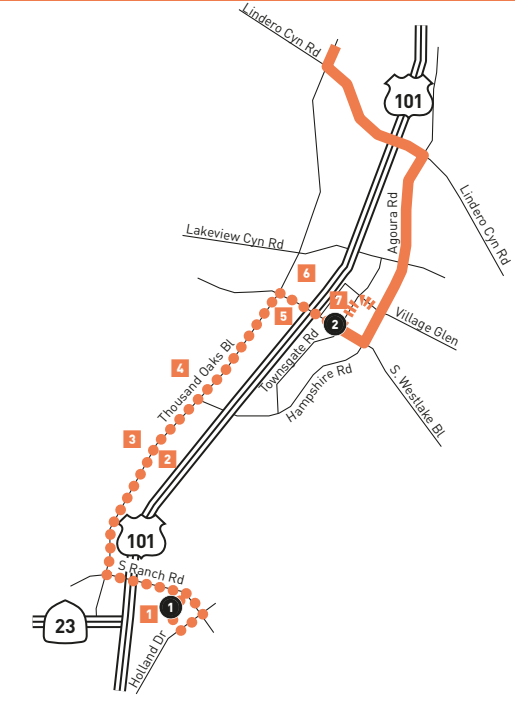

ROUTE MAP

CANOGA PARK WARNER CENTER

INSET MAP 1

LEGEND

- Route of Line 161
- Route of Line 161 Monday thru Saturday
- Route of Orange Line
- Local Stop Timepoint
- Metro Orange Line Station
- AV Antelope Valley Transit Authority
- CE LADOT Commuter Express
- SC Santa Clarita Transit
- TO Thousand Oaks Transit
- VISTA Ventura Intercity Service Transit Authority

INSET MAP LEGEND

- Park/Ride Lots

INSET MAP 2

MAP NOTES

- 1** Thousand Oaks Transit Center
Metro 161; TO-1, 2, 3, 4: VCTC Conejo Connection; CE422, CE423
- 2** Thousand Oaks Civic Arts Plaza and City Hall
- 3** Gardens of the World
- 4** United States Postal Service
- 5** The Promenade at Westlake
- 6** Hyatt Westlake Plaza
- 7** Twin Oaks Shopping Center
- 8** Whizins Center
- 9** Westfield Topanga
- 10** Westfield Promenade

Monday through Friday

161

Effective Jun 24 2018

Eastbound *Al Este* (Approximate Times / Tiempos Aproximados)

THOUSAND OAKS	WESTLAKE VILLAGE	AGOURA HILLS	CALABASAS	WOODLAND HILLS	CANOGA PARK
①	②	③	④	⑤	⑥
Thousand Oaks Transit Center	Westlake & Townsgate	Dorothy & Chesebro	Parkway Calabasas & Calabasas Road	Ventura & Topanga Canyon	Canoga Station
5:45A	5:56A	6:17A	6:31A	6:42A	6:48A
—	6:51	7:15	7:29	7:42	7:48
7:33	7:45	8:09	8:23	8:35	8:41
8:32	8:44	9:09	9:23	9:35	9:41
9:30	9:42	10:07	10:21	10:33	10:39
10:30	10:42	11:07	11:21	11:33	11:39
11:30	11:42	12:07P	12:21P	12:33P	12:39P
12:30P	12:42P	1:07	1:21	1:33	1:39
1:28	1:40	2:05	2:19	2:33	2:39
2:09	2:21	2:47	3:03	3:18	3:24
2:37	2:49	3:14	3:31	3:47	3:53
3:05	3:18	3:44	4:02	4:18	4:24
3:33	3:46	4:11	4:29	4:44	4:50
3:59	4:12	4:37	4:55	5:10	5:16
4:24	4:37	5:03	5:21	5:36	5:42
4:52	5:04	5:29	5:47	6:02	6:08
5:35	5:47	6:12	6:28	6:42	6:48
6:30	6:41	7:06	7:20	7:32	7:38
7:25	7:36	8:00	8:14	8:26	8:32
8:19	8:30	8:54	9:08	9:18	9:24