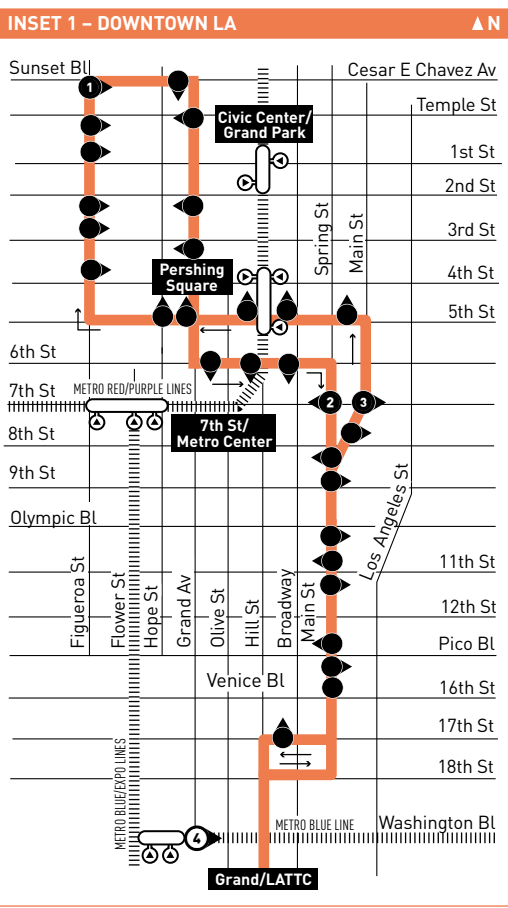

LEGEND

- Line 55/355 Route
- Line 55 Special Owl Route (10pm-4am)
- # Local Stop Timepoint
- # Local Stop Timepoint - Single Direction Only
- Local Stop
- Local Stop - Single Direction Only
- # Limited Stop Timepoint
- # Limited Stop Timepoint - Single Direction Only
- Limited Stop
- Limited Stop - Northbound Only
- ⌚ Owl Timepoint
- # Metro Rail / Busway Station & Timepoint
- Metro Rail / Busway Station
- 🚊 Transit Center
- # Map Notes
- Connecting Line
- Rapid Connecting Line
- G GTrans
- LD LADOT DASH
- LN County of Los Angeles - The Link
- M Montebello Bus Lines

INSET 1 - DOWNTOWN LOS ANGELES

- Metro Rail Station
- ⤵ Metro Rail Station Entrance

MAP NOTES

- 1 Martin Luther King Jr. Transit Center/Compton Station**
 Metro 51, 55 Special Owl Route (10pm-4am), 60 Owl, 125, 127, 128, 202, 351; COM 1, 2, 3, 4; G3; Greyhound; Metro Blue Line
- 2 Martin Luther King Jr. Community Hospital**
 Metro 55, 120, 202, 205, 355; DASH Watts
- 3 Willowbrook/Rosa Parks Station**
 Metro 55, 120, 202, 205, 355, 612; DASH Watts; The Link Willowbrook and King Medical Center Shuttle, Lynwood Breeze Route D; G5; Rancho Shuttle; Metro Blue Line
- 4 Firestone Station**
 Metro 55, 115, 254, 355; The Link Florence - Firestone/Walnut Park; Metro Blue Line
- 5 Grand/LATTC Station**
 Metro 14, 35, 37, 38, 55, 70, 71, 76, 78, 79, 355, 378, 603, 770; DASH D, Pico Union/Echo Park; Metro Blue Line

Envíe un mensaje de texto con "Metro" y la intersección de la calle o el número de su parada al 41411. Nextrip le enviará un mensaje de texto con la próxima llegada de cada autobús en esa parada. También puede visitar metro.net o llamar al 511 y decir "Nextrip".