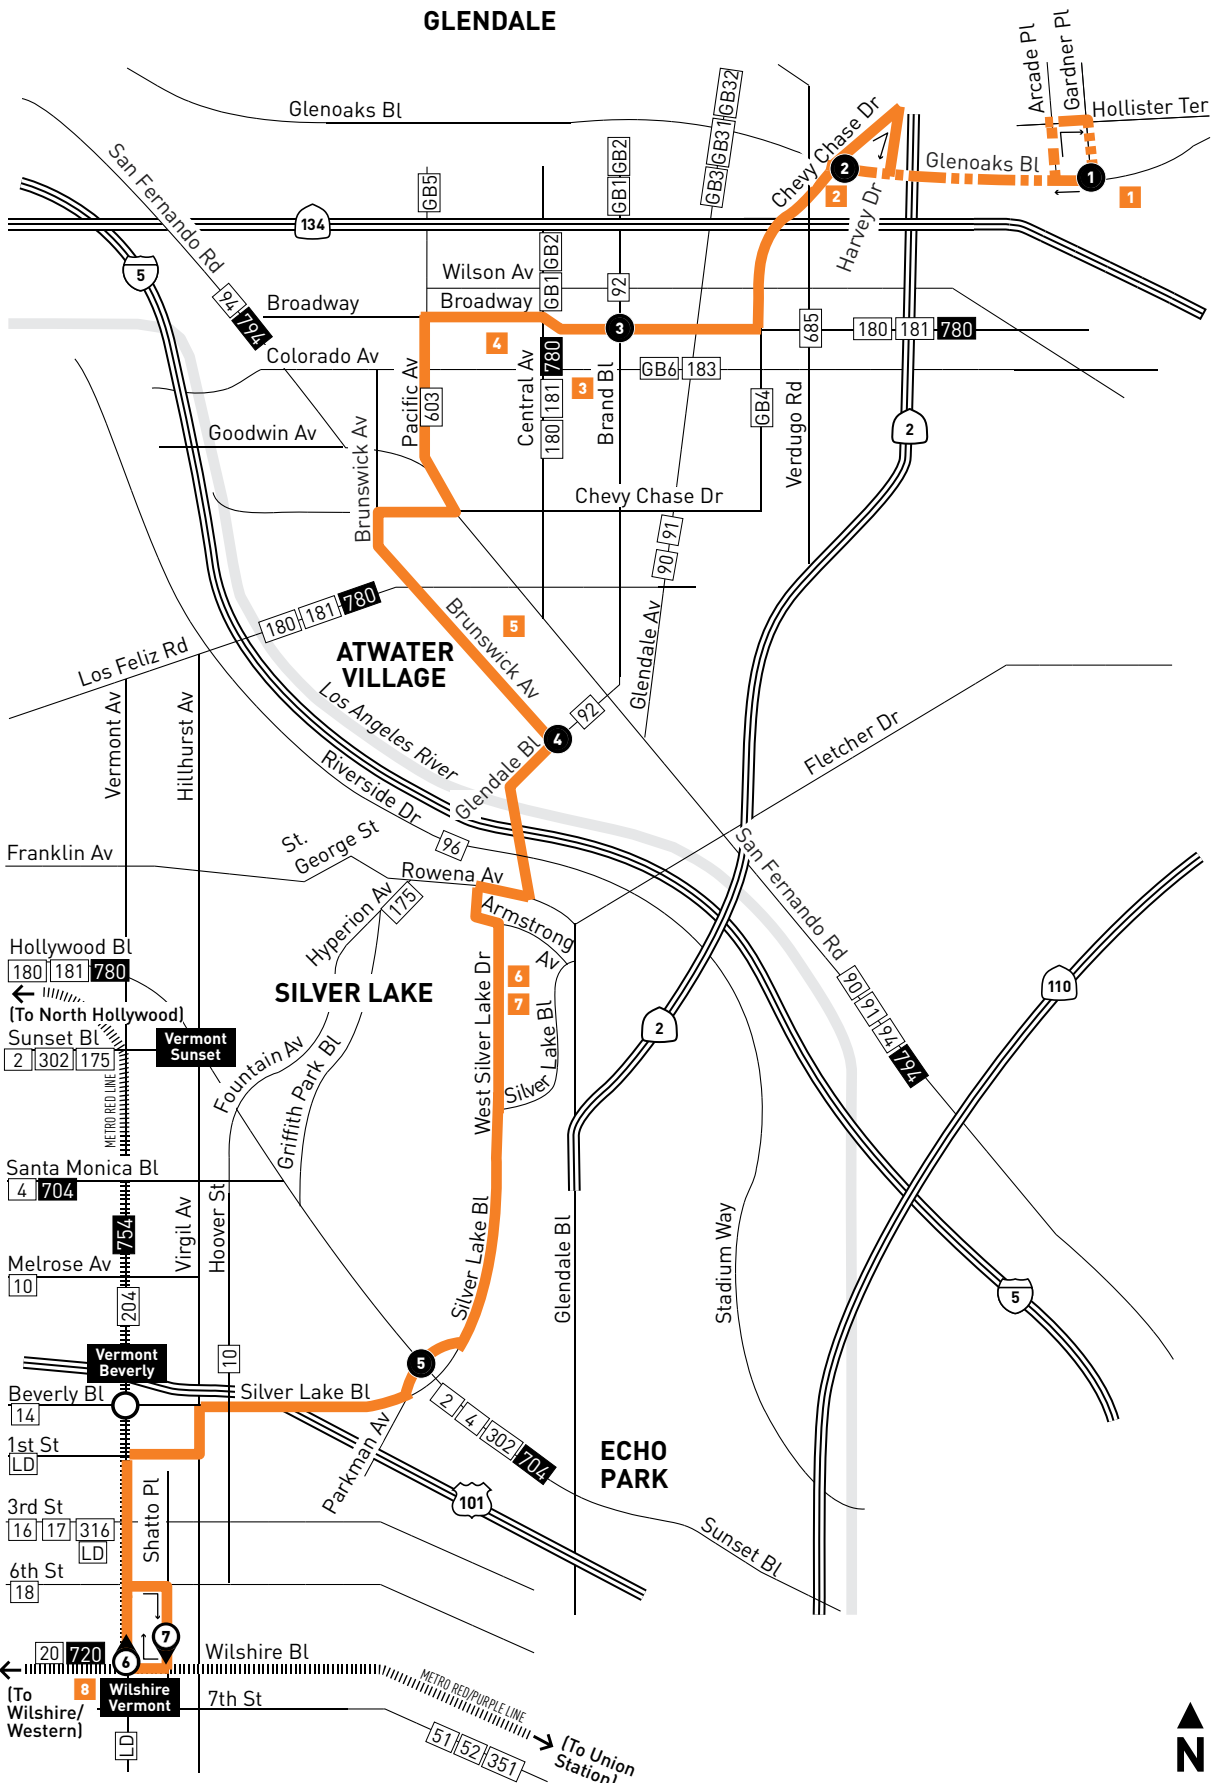

GLENDALE

LEGEND

- Line 201 Route
- - - Line 201 Route Selected trips Only between Glenoaks & Chevy Chase & Gardner & Glenoaks
- Metro Rail
- Local Stop Timepoint
- Local Stop Timepoint - Single Direction Only
- Metro Rail / Busway Station & Timepoint - Single Direction Only
- Metro Rail / Busway Station
- Transit Center
- # Map Notes
- ### Connecting Line
- ### Rapid Connecting Line
- F Foothill Transit
- GB Glendale Beeline
- LD LADOT DASH

MAP NOTES

- 1 **Glenoaks Park**
- 2 **Glendale Adventist Medical Center**
- 3 **The Americana at Brand**
- 4 **Glendale Galleria**
- 5 **Glendale Transportation Center**
Metro Local 183; Metrolink Ventura County Line, Antelope Valley Line; Amtrak; GB 1, 2, 11, 12
- 6 **Ivanhoe Reservoir**
- 7 **Silver Lake Reservoir**
- 8 **Wilshire/Vermont**
Metro Local 18, 20, 51, 52, 201, 204, 351, Rapid 720; F481; LD Wilshire Center/Koreatown; Metro Customer Service Center

Monday through Friday

201

Southbound (Approximate Times)

GLENDALE			SILVER LAKE		LOS ANGELES
1	2	3	4	5	7
Gardner & Glenoaks	Glenoaks & Chevy Chase	Broadway & Brand	Glendale & Brunswick	Parkman & Sunset	Wilshire/Vermont Station
—	5:25A	5:33A	5:46A	5:56A	6:08A
—	6:18	6:26	6:40	6:51	7:04
—	7:01	7:11	7:27	7:41	7:57
7:49A	7:53	8:03	8:19	8:33	8:49
—	8:43	8:53	9:09	9:24	9:39
9:31	9:35	9:45	10:01	10:15	10:30
—	10:25	10:36	10:52	11:05	11:20
—	11:15	11:26	11:43	11:55	12:11P
—	12:05P	12:16P	12:33P	12:46P	1:02
12:52P	12:56	1:07	1:24	1:37	1:53
—	1:45	1:56	2:13	2:27	2:43
—	2:35	2:46	3:03	3:17	3:33
—	3:24	3:35	3:52	4:06	4:23
4:11	4:15	4:26	4:42	4:56	5:13
—	5:05	5:16	5:32	5:46	6:03
5:54	5:58	6:09	6:24	6:38	6:55
—	6:47	6:58	7:12	7:24	7:38
—	7:35	7:45	7:59	8:10	8:24