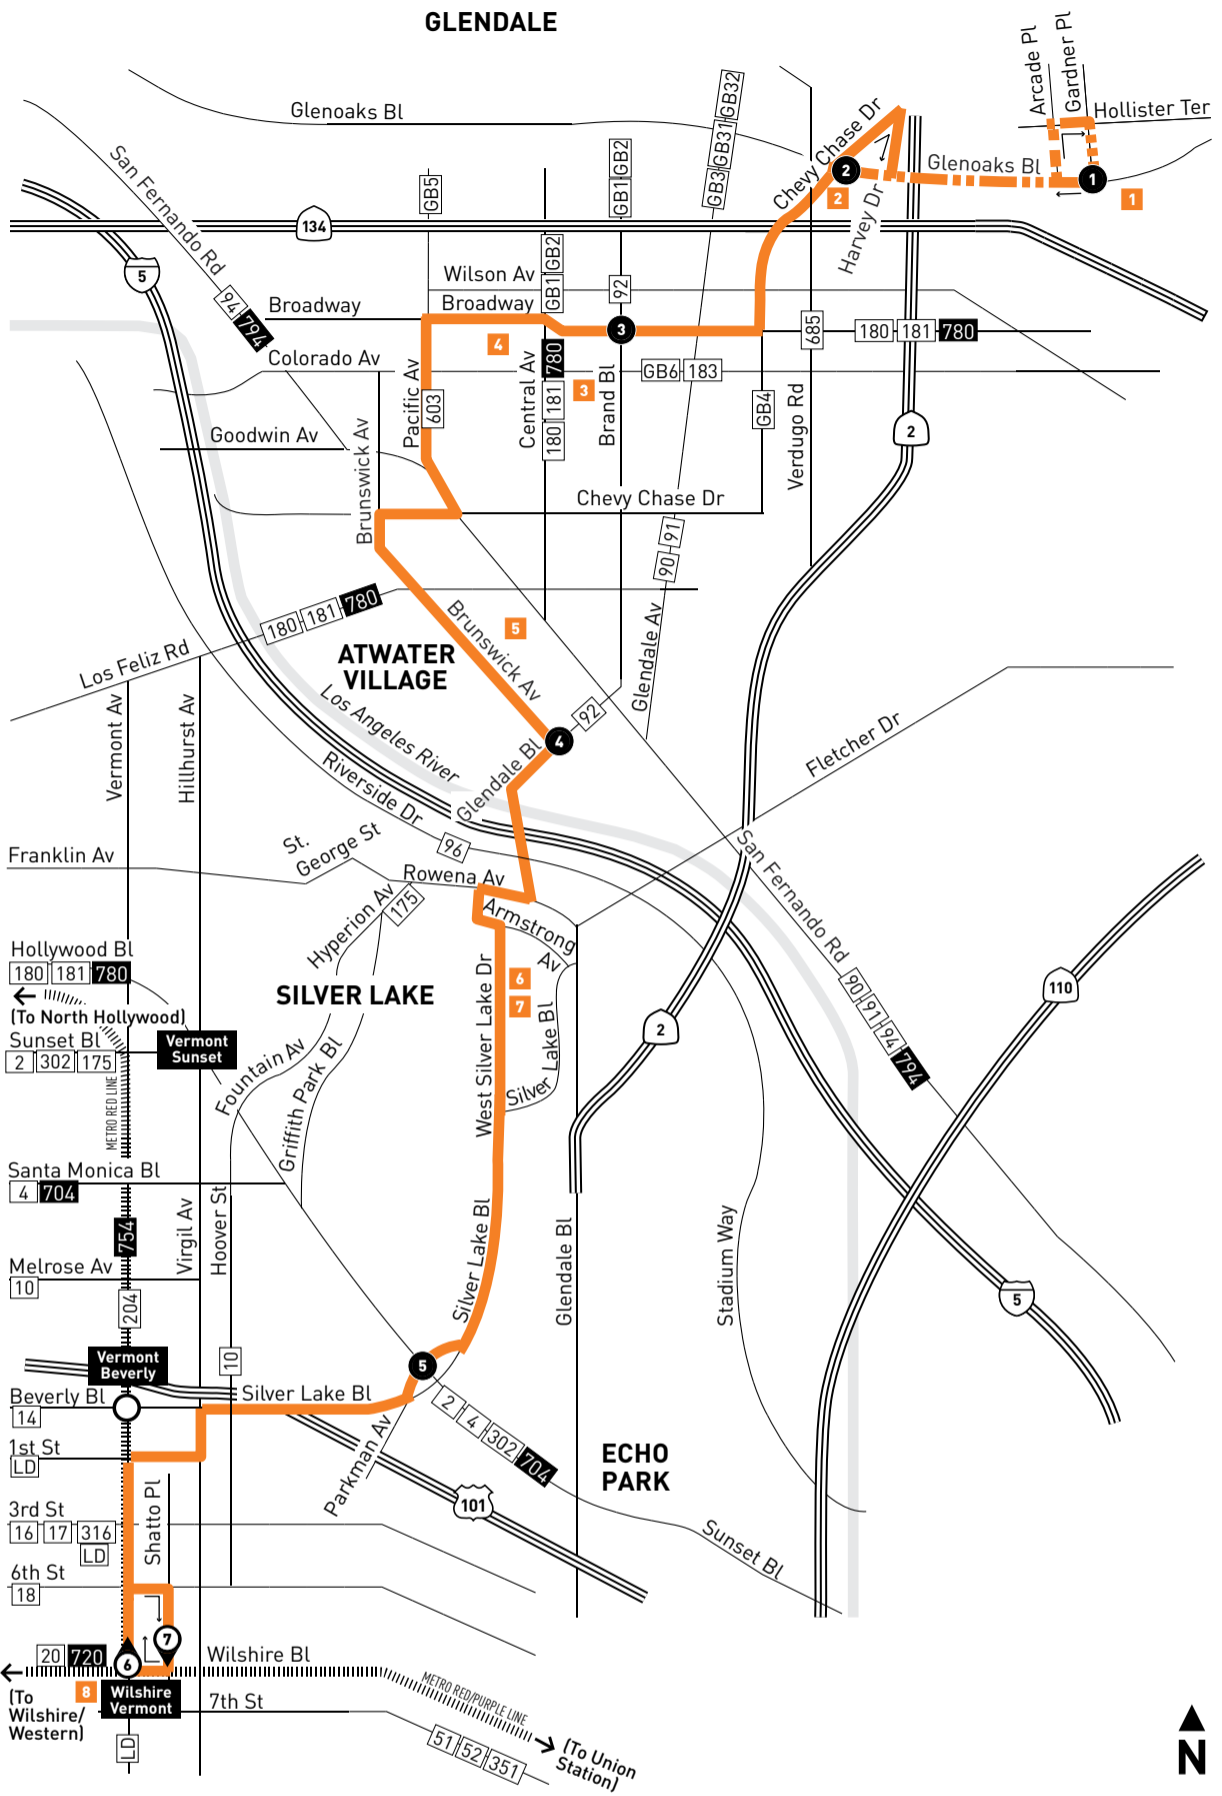

ROUTE MAP

LEGEND

- Line 201 Route
- Line 201 Route Selected trips Only between Glenoaks & Chevy Chase & Gardner & Glenoaks
- Metro Rail
- Local Stop Timepoint
- Local Stop Timepoint - Single Direction Only
- Metro Rail / Busway Station & Timepoint - Single Direction Only
- Metro Rail / Busway Station
- Transit Center
- Map Notes
- Connecting Line
- Rapid Connecting Line
- Foothill Transit
- Glendale Beeline
- LADOT DASH

MAP NOTES

- 1 Glenoaks Park**
- 2 Glendale Adventist Medical Center**
- 3 The Americana at Brand**
- 4 Glendale Galleria**
- 5 Glendale Transportation Center**
Metro Local 183; Metrolink Ventura County Line, Antelope Valley Line; Amtrak; GB 1, 2, 11, 12
- 6 Ivanhoe Reservoir**
- 7 Silver Lake Reservoir**
- 8 Wilshire/Vermont**
Metro Local 18, 20, 51, 52, 201, 204, 351, Rapid 720; F481; LD Wilshire Center/Koreatown; Metro Customer Service Center