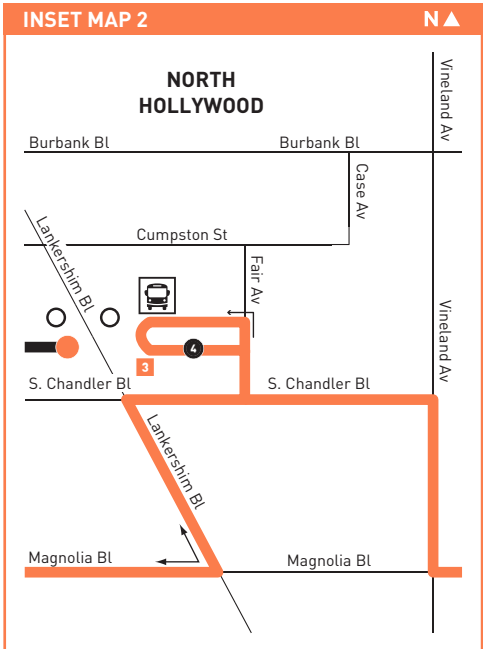

- ### MAP NOTES
- 1 Sherman Oaks Galleria**
 - 2 Westfield Fashion Square**
 - 3 North Hollywood Red & Orange Line Stations**
Metro 152, 154, 162, 183, 224, 237, 353, 501, 656 Owl, Orange Line; BB Media District, BB NoHo/Airport; CE549; SC757
 - 4 Glendale Galleria**
 - 5 Eagle Rock Plaza**
 - 6 Glendale Station**
Metro 183, GB1, 2, 11, 12; Metrolink Antelope Valley Line, Ventura County Line; Amtrak

- ### LEGEND
- Route of Line 183
 - Route of Orange Line
 - Local Stop Timepoint
 - Local Stop Timepoint - Single Direction Only
 - Transit Center
 - Amtrak Station
 - Metrolink Station
 - Metro Rail Station
 - Metro Orange Line Station
 - BB Burbank Bus
 - CE LADOT Commuter Express
 - GB Glendale Beeline
 - SC Santa Clarita Transit

- ### INSET MAP 1 LEGEND
- Route of daily shortline service and all weekend and holiday service at Ikea Way & Angeleno Av

Monday through Friday

183

Effective Jun 25 2017

Eastbound *Al Este* (Approximate Times / Tiempos Aproximados)