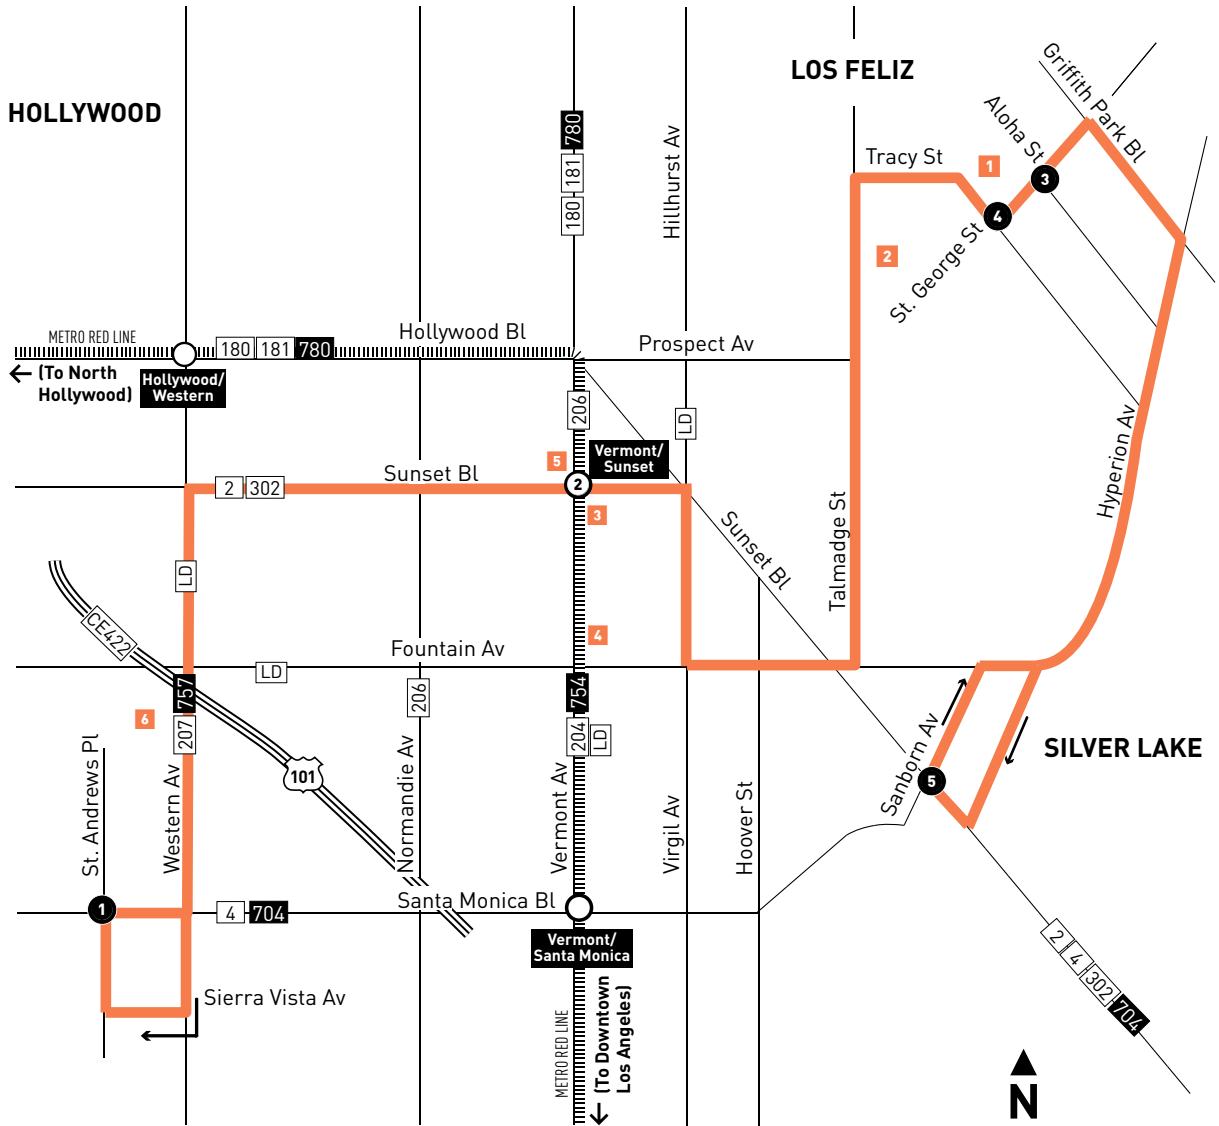

ROUTE MAP

LEGEND

- Line 175 Route
- Metro Rail
- Local Stop Timepoint
- Metro Rail / Busway Station & Timepoint
- Metro Rail / Busway Station
- # Map Notes
- ### Connecting Line
- ### Rapid Connecting Line
- CE LADOT Commuter Express
- LD LADOT DASH

MAP NOTES

- 1 **John Marshall High School**
- 2 **The Prospect Studios**
- 3 **Children's Hospital**
- 4 **Hollywood Presbyterian Medical Center**
- 5 **Kaiser Permanente LA Medical Center**
- 6 **101 Freeway & Western**
CE422

Eastbound (Approximate Times)

HOLLYWOOD	LOS FELIZ	SILVER LAKE	
1	2	3	5
St. Andrews & Santa Monica	Sunset & Vermont	St. George & Aloha	Sanborn & Sunset
6:24A	6:35A	6:45A	6:52A
B 6:39	6:50	7:00	—
B 6:47	6:58	7:09	—
6:56	7:07	7:18	7:27
—	B 7:20	7:31	—
—	B 7:35	7:48	—
7:27	7:40	7:53	8:03
8:38	8:51	9:02	9:11
—	—	B 3:16P	3:26P
2:55P	3:11P	3:22	3:32
4:14	4:29	4:41	4:50
5:31	5:46	5:58	6:07
6:48	7:02	7:12	7:18
7:54	8:06	8:16	8:22

Westbound (Approximate Times)

SILVER LAKE	LOS FELIZ	HOLLYWOOD	
5	4	2	1
Sanborn & Sunset	St. George & Tracy	Sunset & Vermont	St. Andrews & Santa Monica
6:22A	6:29A	6:40A	6:50A
6:58	7:05	7:16	7:26
7:33	7:40	7:52	8:02
8:09	8:16	8:27	8:37
9:20	9:27	9:37	9:47
—	B 3:16P	3:29P	3:42P
—	B 3:16P	3:29	—
B 3:33P	3:41	3:51	—
3:42	3:50	4:00	4:13
4:56	5:06	5:17	5:30
6:14	6:24	6:34	6:46
7:24	7:31	7:41	7:52