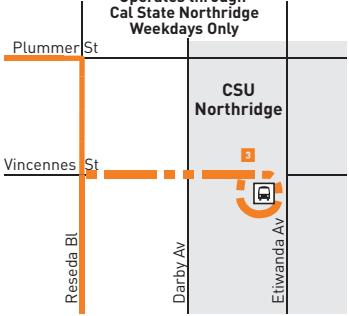

**CSUN TRANSIT CENTER INSET**

Operates through  
Cal State Northridge  
Weekdays Only

**SEPULVEDA V.A. AMBULATORY CARE CENTER INSET**

**LEGEND**

- Line 167 Route
- Extended Line 167 Route (Weekdays Only)
- Timepoint
- Metro Orange Line
- Metrolink, Amtrak
- Orange Line Station
- Orange Line Station & Timepoint
- Transit Center
- Amtrak Station
- Metrolink Station
- AV Antelope Valley Transit
- CE LADOT Commuter Express
- LDVAN LADOT Dash Van Nuys/ Studio City
- SC Santa Clarita Transit
- SV Simi Valley Transit

**MAP NOTES**

- 1 Chatsworth Station**  
Metro 158, 166, 167, 244, 245, 364, Metro Orange Line; CE419: SC791; SV-C; Ventura County Metrolink Line; Amtrak
- 2 Northridge Fashion Center**
- 3 California State University, Northridge Transit Center**  
Metro 167, 744, AV787
- 4 Sepulveda V.A. Ambulatory Care Center**
- 5 Kaiser Hospital**
- 6 Valley College Station**  
Metro 167, 237, Orange Line; CE549; LDVAN
- 7 L.A. Valley College**