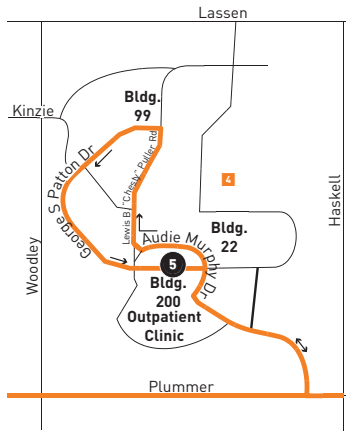

**CSUN TRANSIT CENTER INSET**

Operates through  
Cal State Northridge  
Weekdays Only

**SEPULVEDA V.A. AMBULATORY CARE CENTER INSET**

**LEGEND**

- Line 167 Route
- Extended Line 167 Route (Weekdays Only)
- Timepoint
- Metro Orange Line
- Metrolink, Amtrak
- Orange Line Station
- Orange Line Station & Timepoint
- Transit Center
- Amtrak Station
- Metrolink Station
- AV Antelope Valley Transit
- CE LADOT Commuter Express
- LDVAN LADOT Dash Van Nuys/ Studio City
- SC Santa Clarita Transit
- SV Simi Valley Transit

**MAP NOTES**

- 1 Chatsworth Station**  
Metro 158, 166, 167, 244, 245, 364, Metro Orange Line; CE419: SC791; SV-C; Ventura County Metrolink Line; Amtrak
- 2 Northridge Fashion Center**
- 3 California State University, Northridge Transit Center**  
Metro 167, 744, AV787
- 4 Sepulveda V.A. Ambulatory Care Center**
- 5 Kaiser Hospital**
- 6 Valley College Station**  
Metro 167, 237, Orange Line; CE549; LDVAN
- 7 L.A. Valley College**