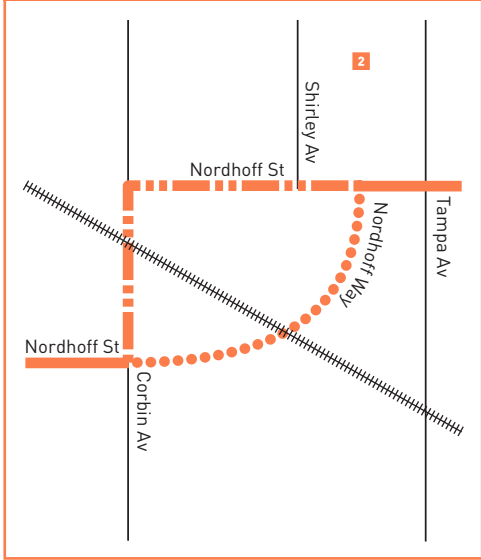

INSET MAP 1

LEGEND

- Route of Lines 166-364
- Route of Line 166 only
- Route of Line 364 only
- Route of Orange Line
- Metrolink Rail
- Local Stop Timepoint
- Limited Stop Timepoint
- Limited Stop Timepoint Single Direction Only
- Limited Stop
- Metro Orange Line Station Timepoint
- Metro Orange Line Station
- AM Amtrak Station
- ML Metrolink Station
- 🚊 Transit Center
- CE LADOT Commuter Express
- LD LADOT DASH
- SC Santa Clarita Transit
- SV Simi Valley Transit

MAP NOTES

- 1 Chatsworth Station**
Metro 158, 166, 167, 244, 245, 364, Metro Orange Line; CE419; SV-C; SC791; Metrolink Ventura County Line, Amtrak
- 2 Northridge Fashion Center**
- 3 Northridge Station**
LD - Northridge; Metrolink Ventura County Line
- 4 C.S.U. Northridge**
- 5 Whiteman Airport**
- 6 Hansen Dam Recreational Park**