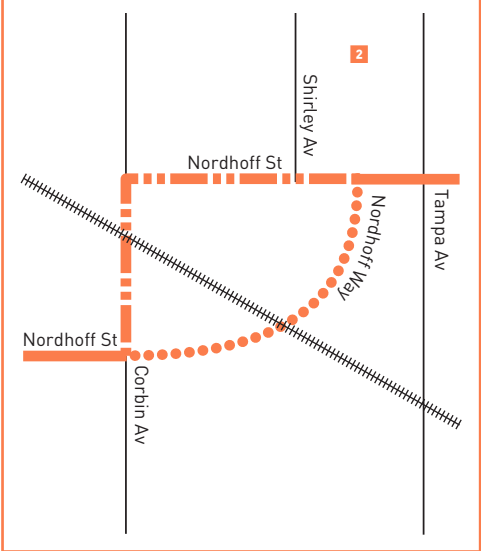

INSET MAP 1

LEGEND

- Route of Lines 166-364
- Route of Line 166 only
- Route of Line 364 only
- Route of Orange Line
- Metrolink Rail
- Local Stop Timepoint
- Limited Stop Timepoint
- Limited Stop Timepoint Single Direction Only
- Limited Stop
- Metro Orange Line Station Timepoint
- Metro Orange Line Station
- Amtrak Station
- Metrolink Station
- Transit Center
- LADOT Commuter Express
- LADOT DASH
- Santa Clarita Transit
- Simi Valley Transit

MAP NOTES

- 1 Chatsworth Station**  
Metro 158, 166, 167, 244, 245, 364, Metro Orange Line; CE419; SV-C; SC791; Metrolink Ventura County Line, Amtrak
- 2 Northridge Fashion Center**
- 3 Northridge Station**  
LD - Northridge; Metrolink Ventura County Line
- 4 C.S.U. Northridge**
- 5 Whiteman Airport**
- 6 Hansen Dam Recreational Park**