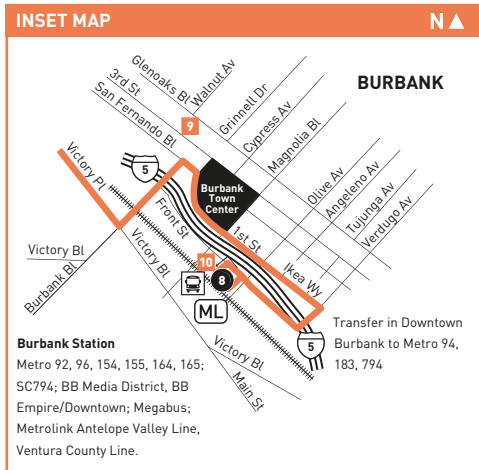

LEGEND

- Line 165
- Line 165 Shortline
- Orange Line Route
- Metrolink Rail
- Local Stop Timepoint
- Metro Orange Line Station
- Transit Center
- Amtrak Station
- Metrolink Station
- AV Antelope Valley Transit Authority
- BB Burbank Bus
- CE LADOT Commuter Express
- SC Santa Clarita Transit

MAP NOTES

- 1 Fallbrook Center**
- 2 Westfield Topanga**
- 3 Westfield Promenade**
- 4 Warner Center Transit Hub**  
 Metro 161, 164, 169, 245, 750, Metro  
 Orange Line; nearby transfer to Metro  
 150; CE422; LA County Beach Bus;  
 VISTA Conejo Connection
- 5 Van Nuys Airport**
- 6 Van Nuys High School**
- 7 Hollywood Burbank Airport**
- 8 Burbank Regional Intermodal  
 Transportation Center**  
 Metro 169, 222; BB Noho / Airport
- 9 Burbank High School**
- 10 Burbank Station**  
 Metro 92, 96, 154, 155, 164, 165;  
 SC794; BB Media District,  
 Airport/Empire; Megabus; Amtrak;  
 Metrolink Antelope Valley Line,  
 Ventura County Lines