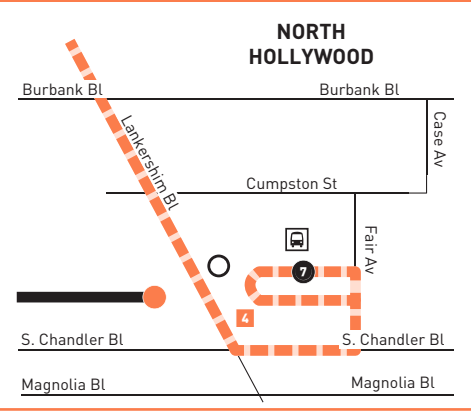

LEGEND	
	Route of Lines 163 and 162
	Route of Line 163 only
	Route of Line 162 only
	Metro Orange Line
	Metro Orange Line Station
	Metro Red Line Station
	Local Stop Timepoint
	Local Stop Timepoint - Single Direction Only
	Transit Center
	MetroLink Station
CE	LADOT Commuter Express
SC	Santa Clarita Transit

INSET MAP 1

MAP NOTES

- 1 West Hills Medical Center**
- 2 Sun Valley Station**
Metro 94, 794; Metrolink Antelope Valley Line
- 3 Hollywood Burbank Airport**
- 4 North Hollywood Red & Orange Line Station**
Metro 152, 154, 162, 183, 224, 353, 237, 501, 656 Owl; BB Media District, BB NoHo / Airport; CE549; SC757