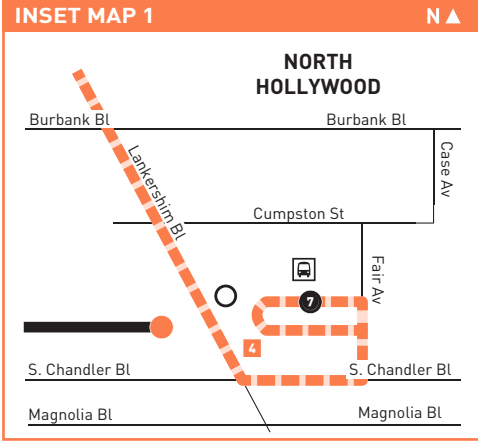

**LEGEND**

- Route of Lines 163 and 162
- Route of Line 163 only
- Route of Line 162 only
- Metro Orange Line
- Metro Orange Line Station
- Metro Red Line Station
- Local Stop Timepoint
- Local Stop Timepoint - Single Direction Only
- Transit Center
- MetroLink Station
- CE LADOT Commuter Express
- SC Santa Clarita Transit

**MAP NOTES**

- West Hills Medical Center**
- Sun Valley Station**  
Metro 94, 794; Metrolink Antelope Valley Line
- Hollywood Burbank Airport**
- North Hollywood Red & Orange Line Station**  
Metro 152, 154, 162, 183, 224, 353, 237, 501, 656 Owl; BB Media District, BB NoHo / Airport; CE549; SC757