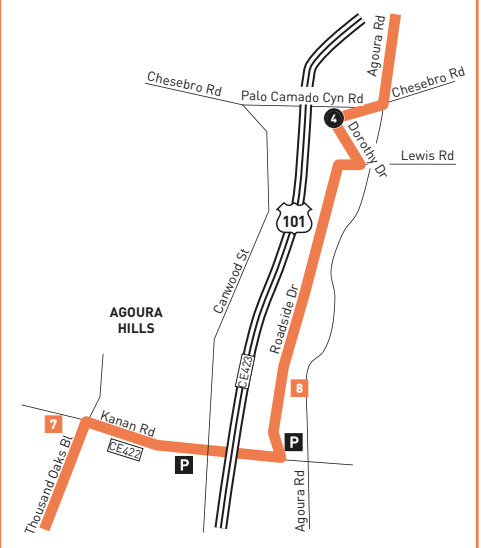

ROUTE MAP

INSET MAP 1

LEGEND

- Route of Line 161
- Shortline, Sunday and Holiday Turnaround loop
- Route of Line 161 Monday thru Saturday
- Route of Orange Line
- Local Stop Timepoint
- Metro Orange Line Station
- Antelope Valley Transit Authority
- LADOT Commuter Express
- Santa Clarita Transit
- Thousand Oaks Transit
- Ventura Intercity Service Transit Authority

INSET MAP LEGEND

- Park/Ride Lots

MAP NOTES

- 1 Thousand Oaks Transit Center**
TO-1, 2, 3, 4: VISTA Conejo Connection; CE422, CE423
- 2 Thousand Oaks Civic Arts Plaza**
- 3 North Ranch Mall**
- 4 Northgate Shopping Center**
- 5 The Promenade at Westlake**
- 6 Hyatt Westlake Plaza**
- 7 Twin Oaks Shopping Center**
- 8 Whizins Center**
- 9 Westfield Topanga**
- 10 Westfield Promenade**
- 11 Warner Center Transit Hub**
Metro 161, 164, 169, 245, 750, Orange Line, VISTA Conejo Connection, Nearby transfer to Metro 150, CE422; LA County Beach Bus

Special Notes

- A** Trip originates via Line 150 from Universal City. Obtain Line 150 timetable for details.
- B** Trips continue north on Topanga Canyon from Warner Center Transit Hub via Line 245 to Chatsworth Station.
- C** Trips originate from Chatsworth Station and travel south on Topanga Canyon to Warner Center Transit Hub via Line 245.