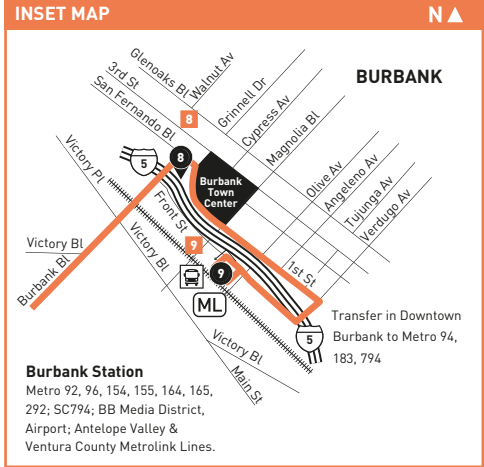

SEE INSET
1

Burbank Station
 Metro 92, 96, 154, 155, 164, 165, 292; SC794; BB Media District, Airport; Antelope Valley & Ventura County Metrolink Lines.

LEGEND

- Route of Line 154
- Route of Orange Line
- Los Angeles River
- Local Stop Timepoint
- Metro Red Line Station
- Metro Orange Line Station
- T Transit Center
- ML Metrolink Station
- AV Antelope Valley Transit Authority
- BB Burbank Bus
- CE Commuter Express
- SC Santa Clarita Transit

MAP NOTES

- 1** Sepulveda Dam Recreation Area
- 2** Encino Park & Ride
- 3** Sepulveda Dam
- 4** Van Nuys Orange Line Station
 Metro 154, 156, 233, 237, 744, 788; LDVAN
- 5** Los Angeles Valley College
- 6** Laurel Plaza
- 7** North Hollywood Red & Orange Line Stations
 Metro 152, 154, 156, 162, 183, 224, 353, 656 Owl, Orange Line; CE549; BB Media District, BB NoHo Airport; CE549; SC757
- 8** Burbank High School
- 9** Burbank Station

Monday through Friday

Effective Dec 13 2015

154

Eastbound *Al Este* (Approximate Times / Tiempos Aproximados)

TARZANA		ENCINO	VAN NUYS	NORTH HOLLYWOOD			BURBANK
1 → 2		3	4	5	6	7	9
Burbank & Yolanda	Reseda & Ventura	Burbank & Balboa	Oxnard & Van Nuys	Oxnard & Laurel Canyon	North Hollywood Station	Oxnard & Vineland	Burbank Station
5:41A	5:45A	5:53A	6:05A	6:15A	6:24A	6:33A	6:51A
6:40	6:44	6:52	7:05	7:15	7:24	7:33	7:52
7:37	7:41	7:50	8:05	8:15	8:24	8:33	8:55
8:36	8:40	8:49	9:04	9:15	9:24	9:33	9:55
9:36	9:40	9:49	10:04	10:15	10:24	10:33	10:55
10:36	10:40	10:49	11:04	11:15	11:24	11:33	11:55
11:36	11:40	11:49	12:04P	12:15P	12:24P	12:34P	12:56P
12:36P	12:40P	12:49P	1:04	1:15	1:24	1:34	1:56
1:35	1:39	1:48	2:03	2:14	2:24	2:35	2:57
2:35	2:39	2:48	3:03	3:14	3:24	3:35	3:57
3:35	3:39	3:48	4:03	4:14	4:24	4:35	4:57
4:33	4:37	4:46	5:01	5:13	5:24	5:35	5:57
5:36	5:40	5:49	6:03	6:14	6:24	6:34	6:55
6:36	6:40	6:49	7:03	7:14	7:24	7:34	7:55