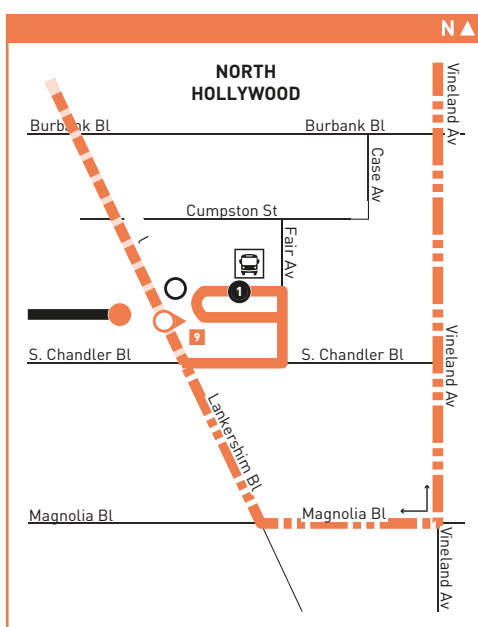

- MAP NOTES**
- 1 Fallbrook Center**
 - 2 West Hills Medical Center**
 - 3 Cleveland High School**
 - 4 Northridge Hospital**
 - 5 Van Nuys Airport**
 - 6 Kaiser-Permanente Hospital**
 - 7 Sun Valley Metrolink Station**
Metro 94, 794; Metrolink Antelope Valley Line
 - 8 Hollywood Burbank Airport**
 - 9 North Hollywood Red & Orange Line Stations**
Metro 152, 154, 162, 183, 224, 237, 353, 501, 656 Owl, Metro Red Line, Metro Orange Line; BB Media District, BB Noho/Airport; CE549; SC757

LEGEND

- Route of Lines 152, 353
- Route Line 152 only
- Route of Line 353 only
- Local Stop Timepoint
- Limited Stop Timepoint
- Limited Stop
- Limited Stop - Single Direction Only
- Transit Center
- Metrolink Station
- Metro Orange Line Station
- AV Antelope Valley Transit Authority
- BB Burbank Bus
- CE LADOT Commuter Express
- SC Santa Clarita Transit

INSET MAP A

- North Hollywood Red Line Station
- Metro Orange Line
- Metro Orange Line Station
- Stop & Timepoint
- Limited Stop

North on Fallbrook - East on Roscoe - South on Vineland (Approximate Times)

Nextrip

Text "metro" and your intersection or stop number to 41411 (example: metro vignes&cesarchavez or metro 1563). You can also visit m.metro.net or call 511 and say "Nextrip".

Nextrip

Envíe un mensaje de texto con "Metro" y la intersección de la calle o el número de su parada a 41411. Nextrip le enviará un mensaje de texto con la próxima llegada de cada autobús en esa parada. También puede visitar m.metro.net or llamar al 511 y decir "Nextrip".