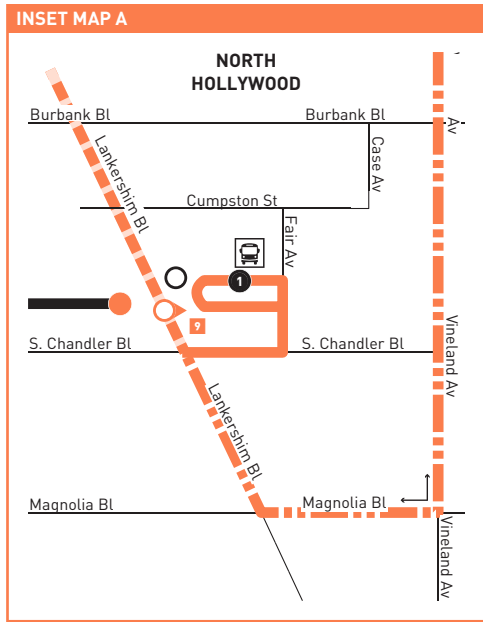

- MAP NOTES**
- 1 Fallbrook Center**
 - 2 West Hills Medical Center**
 - 3 Cleveland High School**
 - 4 Northridge Hospital**
 - 5 Van Nuys Airport**
 - 6 Kaiser-Permanente Hospital**
 - 7 Sun Valley Metrolink Station**
Metro 94, 794; Metrolink Antelope Valley Line
 - 8 Hollywood Burbank Airport**
 - 9 North Hollywood Red & Orange Line Stations**
Metro 152, 154, 162, 183, 224, 237, 353, 501, 656 Owl, Metro Red Line, Metro Orange Line; BB Media District, BB Noho/Airport; CE549; SC757

- LEGEND**
- Route of Lines 152, 353
 - Route Line 152 only
 - Route of Line 353 only
 - Local Stop Timepoint
 - Limited Stop Timepoint
 - Limited Stop Timepoint - Single Direction Only
 - Limited Stop
 - Limited Stop - Single Direction Only
 - Transit Center
 - Metrolink Station
 - Metro Orange Line Station
 - AV Antelope Valley Transit Authority
 - BB Burbank Bus
 - CE LADOT Commuter Express
 - SC Santa Clarita Transit

- INSET MAP A**
- North Hollywood Red Line Station
 - Metro Orange Line
 - Metro Orange Line Station
 - Stop & Timepoint
 - Limited Stop

North on Fallbrook - East on Roscoe - South on Vineland (Approximate Times)

Nextrip

Text "metro" and your intersection or stop number to 41411 (example: metro vignes&cesarchavez or metro 1563). You can also visit m.metro.net or call 511 and say "Nextrip".

Nextrip

Envíe un mensaje de texto con "Metro" y la intersección de la calle o el número de su parada a 41411. Nextrip le enviará un mensaje de texto con la próxima llegada de cada autobús en esa parada. También puede visitar m.metro.net or llamar al 511 y decir "Nextrip".