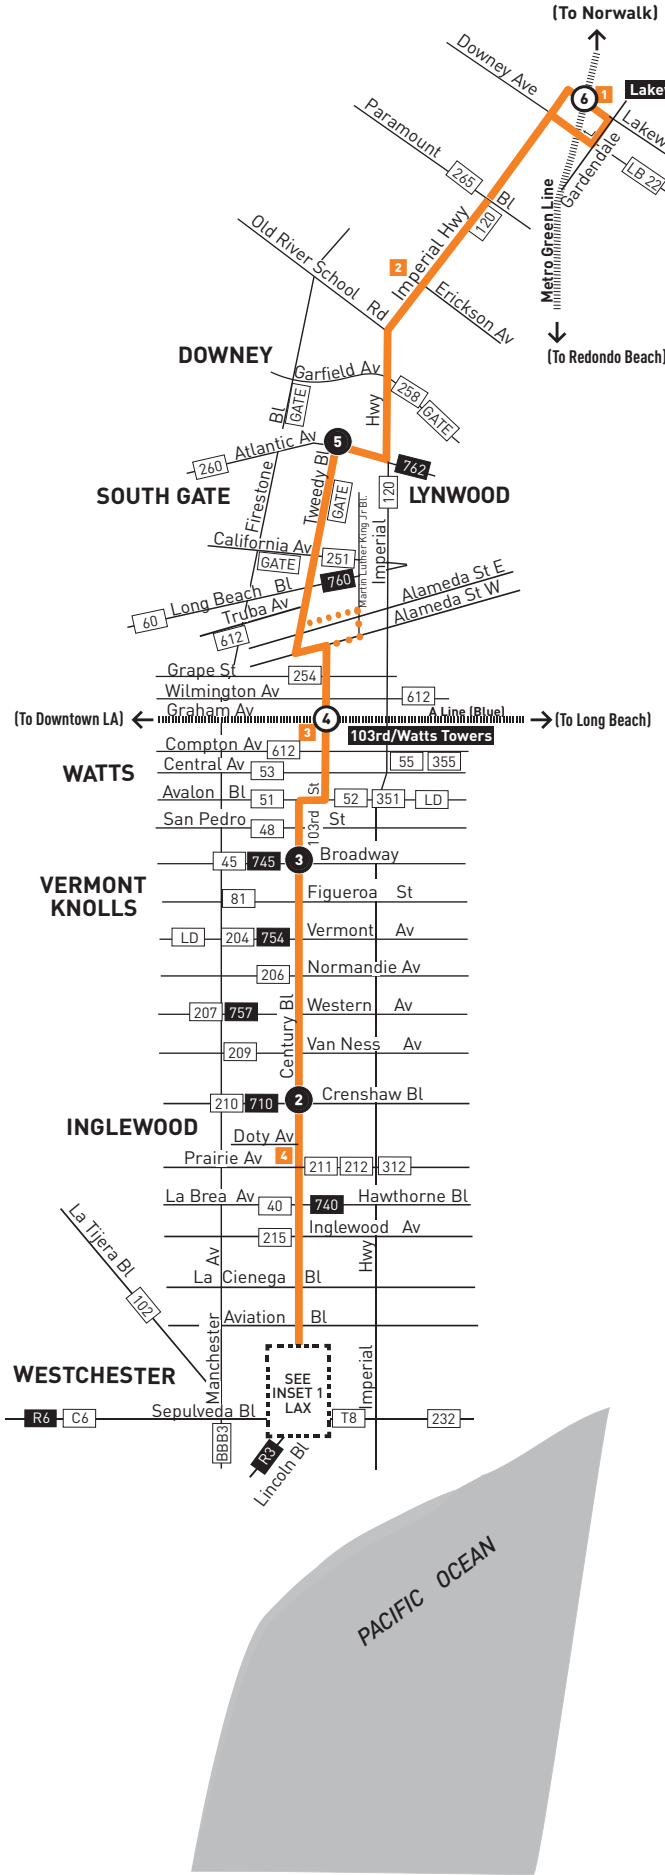

Rider Alert
 Due to construction, the route of Line 117 at Rancho Los Amigos has changed. Please use the Erickson Av stops above Imperial Hwy., or call 323.GO.METRO for the latest information.
 Debido a la construcción, la ruta de la Línea 117 en Rancho Los Amigos ha cambiado. Por favor, utilice las paradas de Erickson Av por encima de Imperial Hwy., o llámenos al 323.GO.METRO para más información.

LEGEND

- Line 117 Route
- Line 117 Route Westbound
- Metro Rail
- Timepoint
- Metro Rail Station and Timepoint
- BBB Santa Monica's Big Blue Bus
- BC Beach Cities Transit
- C Culver CityBus
- GATE Get Around Town Express (South Gate)
- LB Long Beach Transit
- LD LADOT DASH
- R Rapid
- T Torrance Transit

MAP NOTES

- 1 Lakewood Bl Green Line Station**
 Metro Rail Green Line, Metro 117, 265, 266; DL Southeast; LB22
- 2 Rancho Los Amigos Medical Center**
 Metro 117, 120; DL Southwest; Rancho Shuttle
- 3 103rd St/Watts Towers Station**
 Metro Rail A Line (Blue), Metro 55, 117, 254, 355, 612; DASH Watts;
- 4 Hollywood Park Casino**
 Metro 117, 211, 212, 312
- 5 LAX City Bus Center**
 Metro 40 Owl, 102, 111, 117, 232
 BBB3, R3; BC109; C6, R6; T8;
 LAX Shuttle

INSET 1 - LAX CITY BUS CENTER

The inset map shows the LAX City Bus Center area, highlighting the route between Vicksburg Av and Sepulveda Bl. It includes a legend for the inset map.

INSET 1 - LEGEND

- Timepoint
- Transit Center
- Eastbound
- - - Westbound