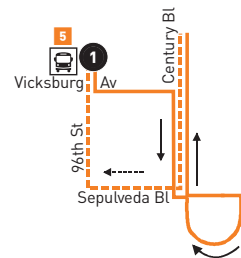

INSET 1 - LAX CITY BUS CENTER

INSET 1 - LEGEND

- Timepoint
- Transit Center
- Eastbound
- Westbound