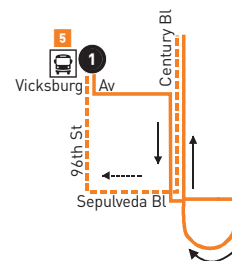

LEGEND

- Line 117 Route
- Line 117 Route Westbound
- Metro Rail
- Timepoint
- Metro Rail Station and Timepoint
- BBB Santa Monica's Big Blue Bus
- BC Beach Cities Transit
- C Culver CityBus
- DL DowneyLink
- GATE Get Around Town Express (South Gate)
- LD LADOT DASH
- R Rapid
- T Torrance

MAP NOTES

- 1 Lakewood Bl Green Line Station**  
Metro 117, 265, 266; DL Southeast
- 2 Rancho Los Amigos Medical Center**  
Metro 117, 120 Mon-Fri 7:30am - 6:30pm; DL Southwest, Rancho Shuttle
- 3 103rd St/Watts Towers Station**  
Metro 55, 117, 254, 612; DASH Watts
- 4 Hollywood Park Casino**  
Metro 117, 211, 212, 312
- 5 LAX City Bus Center**  
Metro 102, 111, 117, 232; BBB3, R3; BC109; C6, R6; T8

INSET 1 - LAX CITY BUS CENTER

INSET 1 - LEGEND

- Timepoint
- Transit Center
- Eastbound
- Westbound

## Special Notes

- A** Trips operate through Rancho Los Amigos Medical Center.
- B** Trips originates at Imperial & Atlantic 3 minutes before time shown.