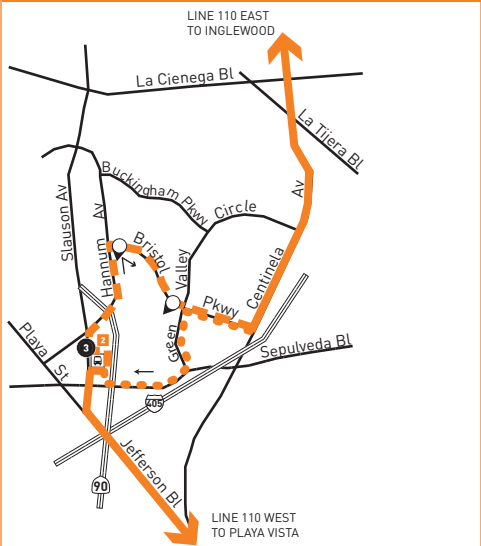

LEGEND

- Line 110 Route
- Short Line Turnaround
- Timepoint
- Metro Rail
- Metro Rail Station
- Metro Rail Station and Timepoint
- Transit Center
- B Bell La Campana
- BBB Santa Monica's Big Blue Bus
- BG Bell Gardens Transit
- C Culver CityBus
- CE LADOT Commuter Express
- LD LADOT DASH
- LN County of LA - The Link
- M Montebello Bus Lines
- R Rapid

MAP NOTES

- 1 Florence Station**
 Metro Blue Line,
 Metro 102, 110, 111, 611;
 LD Chesterfield Square
 LN Florence - Firestone/Walnut Park
- 2 Culver City Transit Center/
 Westfield Mall**
 Metro 108, 110, 217, 358; C2,
 C3, C4, C6; R6 (on Sepulveda)

INSET 1 - FOX HILLS

INSET LEGEND

- Line 110 Eastbound
- Line 110 Westbound
- Timepoint
- Transit Center
- Single Direction Bus Stop

Monday through Friday

Effective Dec 15 2019

110

Eastbound (Approximate Times)

Special Notes

- A** Originates at Florence & Miramonte one minute before time shown.
- B** Terminates at Maie & Florence one minute after time shown.
- C** Terminates at Centinela & Market 17 minutes after time shown.