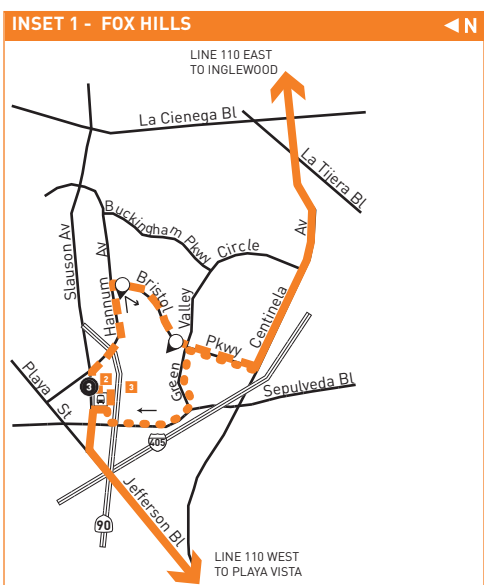

LEGEND

- Line 110 Route
- Short Line Turnaround
- Timepoint
- Metro Rail
- Metro Rail Station
- Metro Rail Station and Timepoint
- Transit Center
- Bell Shuttle
- Santa Monica's Big Blue Bus
- Bell Gardens Transit
- Culver CityBus Lines
- LADOT Commuter Express
- LADOT DASH
- County of LA - The Link
- Montebello Bus Lines
- Rapid

- ### MAP NOTES
- 1 Florence Blue Line Station**
Metro 102, 110, 111, 611;
LD Chesterfield Square
LN Florence - Firestone
 - 2 Culver City Transit Center**
Metro 108, 110, 217, 358; C2, C3, C4, C6; R6 (on Sepulveda)
 - 3 Westfield Culver City Shopping Center**

INSET LEGEND

- Line 110 Eastbound
- Line 110 Westbound
- Timepoint
- Transit Center
- Single Direction Bus Stop