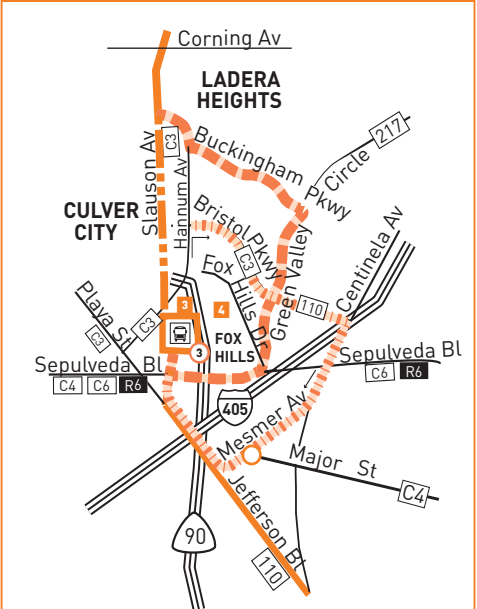

Line 358 Limited Stop Area between Culver City Transit Center and Eastern Avenue (Monday-Friday Only)

LEGEND	
	Line 108/358 Route
	Local, Limited Stop and Timepoint
	Local, Limited Stop
	Metro Rail
	Metro Rail Station
	Local, Limited Stop - Single Direction Only
	Local, Limited Stop and Timepoint Single Direction Only
	Transit Center
BBB	Santa Monica's Big Blue Bus
C	Culver CityBus Lines
CE	LADOT Commuter Express
LD	LADOT DASH
M	Montebello Bus Lines
OC	Orange County Transportation Authority
R	Rapid
T	Torrance Transit

MAP NOTES	
1	Slauson Blue Line Station Metro 108, 358; DASH Southeast
2	Slauson Harbor Transitway Station Upper Level Metro 442, 460, 550, Silver Line (910/950); Dodger Stadium Express; OC701, 721; T4X Street Level Metro 45, 81, 108, 358 (Eastbound Only), 745; LD Southeast
3	Culver City Transit Center Metro 108, 110, 217, 358; C2, C3, C4, C6; R6 (on Sepulveda)
4	Westfield Culver City Shopping Center
5	Venice Pier Metro 108, 358; C1; BBB18

INSET 1 CULVER CITY TRANSIT CENTER

INSET LEGEND	
	Short Line Turnaround
	Line 108 Route
	Line 358 Route