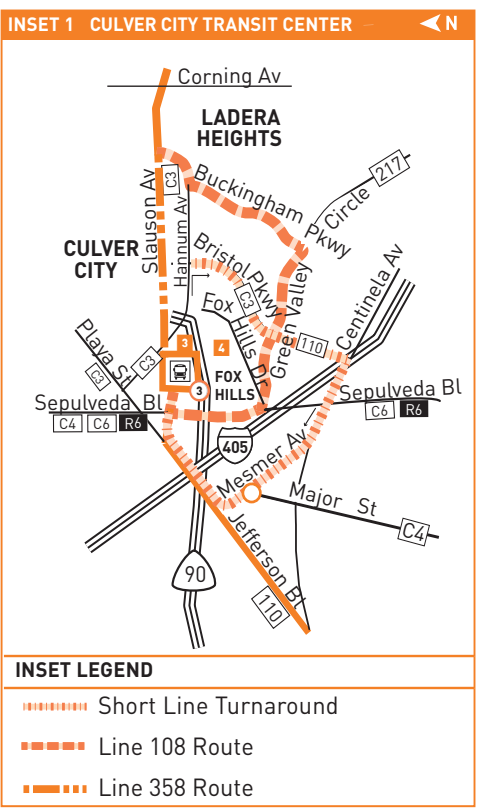

Line 358 Limited Stop Area between Culver City Transit Center and Eastern Avenue (Monday-Friday Only)

LEGEND	
	Line 108/358 Route
	Local, Limited Stop and Timepoint
	Local, Limited Stop
	Metro Rail
	Metro Rail Station
	Local, Limited Stop - Single Direction Only
	Local, Limited Stop and Timepoint Single Direction Only
	Transit Center
BBB	Santa Monica's Big Blue Bus
C	Culver CityBus Lines
CE	LADOT Commuter Express
LD	LADOT DASH
M	Montebello Bus Lines
OC	Orange County Transportation Authority
R	Rapid
T	Torrance Transit

MAP NOTES	
1	Slauson Blue Line Station Metro 108, 358; DASH Southeast
2	Slauson Harbor Transitway Station Upper Level Metro 442, 460, 550, Silver Line (910/950); Dodger Stadium Express; OC701, 721; T4X Street Level Metro 45, 81, 108, 358 (Eastbound Only), 745; LD Southeast
3	Culver City Transit Center Metro 108, 110, 217, 358; C2, C3, C4, C6; R6 (on Sepulveda)
4	Westfield Culver City Shopping Center
5	Venice Pier Metro 108, 358; C1; BBB18

INSET 1 CULVER CITY TRANSIT CENTER	
	Short Line Turnaround
	Line 108 Route
	Line 358 Route