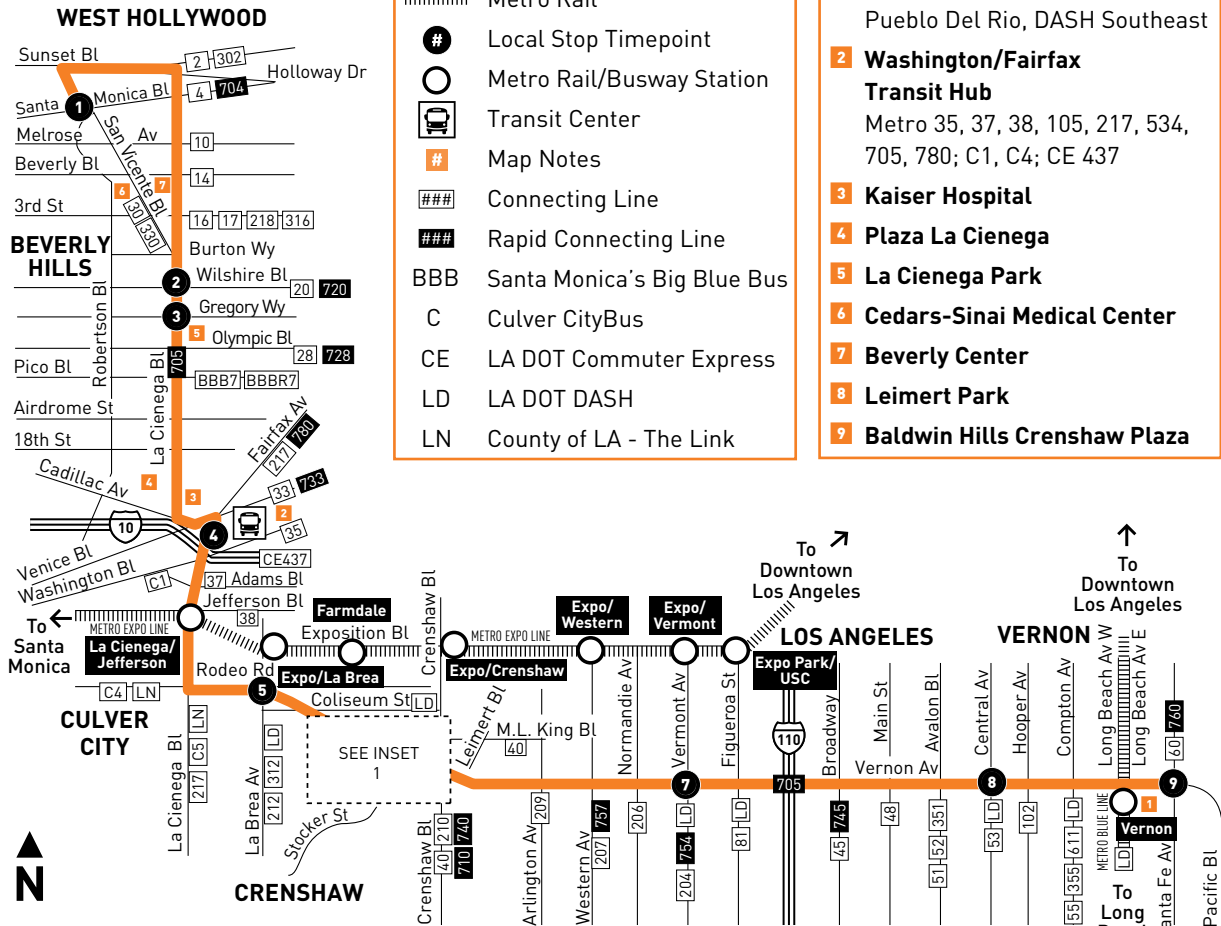

LEGEND

-  Line 105 Route
-  Metro Rail
-  Local Stop Timepoint
-  Metro Rail/Busway Station
-  Transit Center
-  Map Notes
-  Connecting Line
-  Rapid Connecting Line
- BBB Santa Monica's Big Blue Bus
- C Culver CityBus
- CE LA DOT Commuter Express
- LD LA DOT DASH
- LN County of LA - The Link

MAP NOTES

- 1 Vernon Station**  
Metro 105, 611, 705; DASH  
Pueblo Del Rio, DASH Southeast
- 2 Washington/Fairfax Transit Hub**  
Metro 35, 37, 38, 105, 217, 534,  
705, 780; C1, C4; CE 437
- 3 Kaiser Hospital**
- 4 Plaza La Cienega**
- 5 La Cienega Park**
- 6 Cedars-Sinai Medical Center**
- 7 Beverly Center**
- 8 Leimert Park**
- 9 Baldwin Hills Crenshaw Plaza**

INSET 1 - CRENSHAW/LEIMERT PARK ▲ N