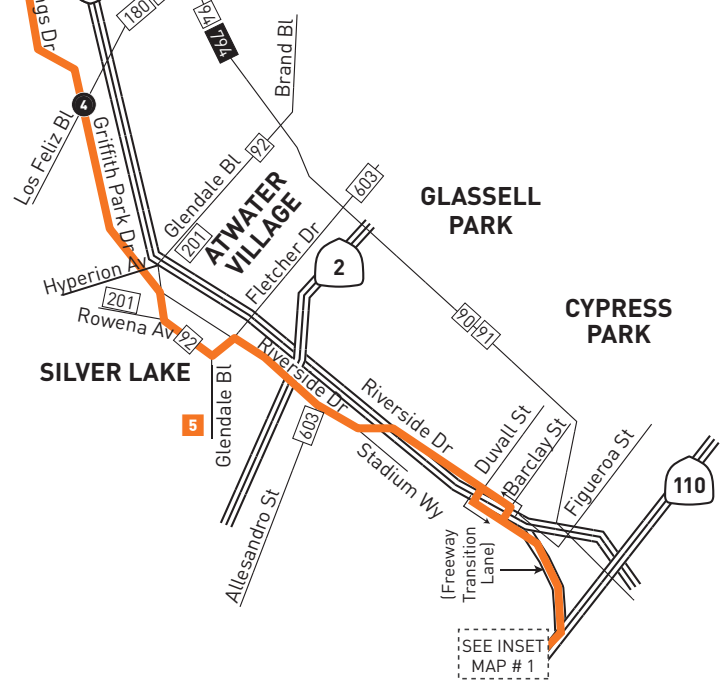

LEGEND

- Line 96 Route
- Local Stop Timepoint
- Local Stop Timepoint - Single Direction Only
- Metro Rail
- Metrolink, Amtrak
- Transit Center
- Amtrak
- Metrolink
- Burbank Bus
- Glendale Beeline
- Santa Clarita Transit

INSET 1 - DOWNTOWN LOS ANGELES

- Line 96 Route
- Local Stop
- Local Stop - Single Direction Only
- Metro Rail Station
- Metro Rail Station Entrance

INSET MAP 1 - DOWNTOWN LOS ANGELES AND CHINATOWN

MAP NOTES

- 1 Burbank Station**
 Metro 92, 96, 154, 155, 164, 165, 292; SC794 (weekday peak); BB Media District, Airport/Empire; Metrolink Antelope Valley Line, Ventura County Line; Megabus; Transfer in Downtown Burbank to Metro 94, 183, 794
- 2 Burbank Town Center**
- 3 Los Angeles Zoo**
- 4 Autry Museum of the American West**
- 5 Silver Lake Library**