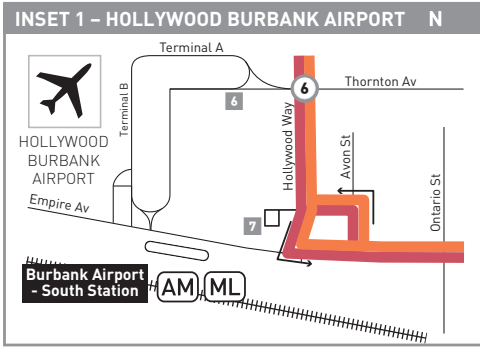

ROUTE MAP

- LEGEND**
- Line 94 Route
 - - - Line 94 Route Extension on Saturday and Sunday
 - Line 794 Route
 - # Local Timepoint
 - # Rapid and Local Timepoint
 - Rapid and Local Stop
 - ▶ Rapid and Local Stop - Single Direction Only
 - ||||| Metro Rail
 - ||||| Metrolink, Amtrak
 - Metro Rail Station
 - Metro Rail Station Entrance
 - 🚏 Transit Center
 - AM Amtrak Station
 - ML Metrolink Station
 - BB BurbankBus
 - CE LADOT Commuter Express
 - GB Glendale Beeline
 - SC Santa Clarita Transit

- MAP NOTES**
- 1 Sylmar Station**
Metro 92, 94 (Weekends Only), 230, 236, 239, 734, 794; CE574; Metrolink Antelope Valley Line
 - 2 Whiteman Airport**
 - 3 Hansen Dam Lake, Park and Golf Course**
 - 4 Sun Valley Metrolink Station**
Metro 94, 794; Metrolink Antelope Valley Line
 - 5 Burbank Airport - North Station**
Metro 94, 169, 222, 794; BB Golden State; Metrolink Antelope County Line
 - 6 Hollywood Burbank Airport**
 - 7 Burbank Regional Intermodal Transportation Center**
Metro 169, 222; BB NoHo/Airport
 - 8 Burbank Town Center**
 - 9 Downtown Burbank Station**
Metro 92, 96, 154, 155, 164, 165; SC794; BB Media District; Megabus; Metrolink Antelope Valley Line, Ventura County Lines
 - 10 Glendale Station**
Metro 183; GB1, 2, 11, 12; Amtrak; Metrolink Antelope Valley Line, Ventura County Line

Special Notes

▲ Trip waits at Hill & 7th for transfer connections.

Avisos especiales

▲ Viaje espera en Hill y 7th para transbordar a la hora monstrada.