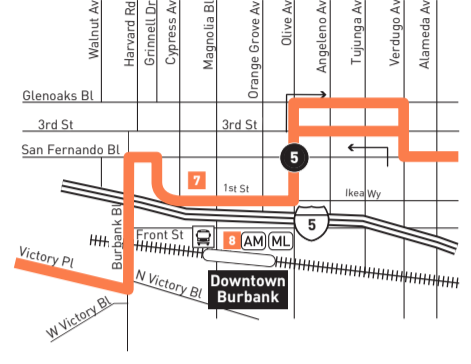

INSET 1 - HOLLYWOOD BURBANK AIRPORT N ▲

INSET 2 - DOWNTOWN BURBANK N ▼

LEGEND

- Route of Line 94
- - - Line 94 Route Extension on Saturday and Sunday
- # Local Stop Timepoint
- Metro Rail
- Metro Link
- Metro Rail Station
- Transit Center
- AM Amtrak Station
- ML Metrolink Station
- BB BurbankBus
- CE LADOT Commuter Express
- GB Glendale Beeline
- SC Santa Clarita Transit

INSET 3 - DOWNTOWN LOS ANGELES

- # Local Stop Timepoint
- # Local Stop Timepoint - Single Direction Only
- Local Stop
- Local Stop - Single Direction Only

MAP NOTES

- 1 Sylmar Station**
Metro 94 (Weekends Only), 230, 236, 239, 292, 734, 794; CE574; Metrolink Antelope Valley Line
- 2 Whiteman Airport**
- 3 Sun Valley Station**
Metro 94, 794; Metrolink Antelope Valley Line
- 4 Hollywood Burbank Airport**
- 5 Burbank Regional Intermodal Transportation Center (RITC)**
Metro 169, 222; BB NoHo/Airport
- 6 Burbank - Bob Hope Airport Station**
Metro 165; Metrolink Ventura County Line; Amtrak
- 7 Burbank Town Center**
- 8 Burbank Station**
Metro 92, 96, 154, 155, 164, 165, 292, SC794; BB Media District, Airport/Empire; Megabus; Metrolink Antelope Valley Line, Metrolink Ventura County Line
- 9 Glendale Station**
Metro 183, GB1, 2, 11, 12; Metrolink Antelope Valley Line, Ventura County Line; Amtrak

Special Notes

A Trip waits at Hill & 7th for transfer connections.

Avisos especiales

A Viaje espera en Hill y 7th para transbordar a la hora mostrada.

Northbound Al Norte (Approximate Times / Tiempos Aproximados)