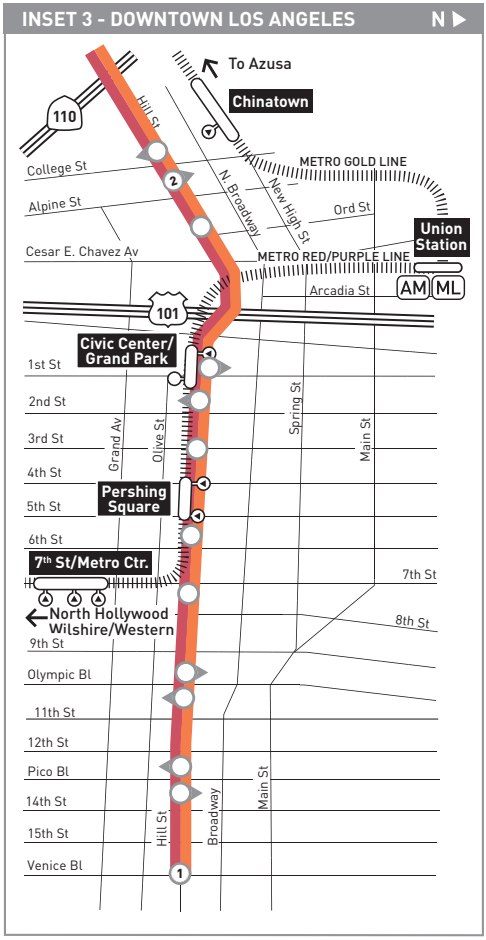

ROUTE MAP

- LEGEND**
- Line 94 Route
 - - - Line 94 Route Extension on Saturday and Sunday
 - Line 794 Route
 - # Local Timepoint
 - # Rapid and Local Timepoint
 - Rapid and Local Stop
 - ▶ Rapid and Local Stop - Single Direction Only
 - ||||| Metro Rail
 - ||||| Metrolink, Amtrak
 - Metro Rail Station
 - Metro Rail Station Entrance
 - 🚏 Transit Center
 - AM Amtrak Station
 - ML Metrolink Station
 - BB BurbankBus
 - CE LADOT Commuter Express
 - GB Glendale Beeline
 - SC Santa Clarita Transit

- MAP NOTES**
- 1 Sylmar Station**
Metro 92, 94 (Weekends Only), 230, 236, 239, 734, 794; CE574; Metrolink Antelope Valley Line
 - 2 Whiteman Airport**
 - 3 Hansen Dam Lake, Park and Golf Course**
 - 4 Sun Valley Metrolink Station**
Metro 94, 794; Metrolink Antelope Valley Line
 - 5 Burbank Airport - North Station**
Metro 94, 169, 222, 794; BB Golden State; Metrolink Antelope County Line
 - 6 Hollywood Burbank Airport**
 - 7 Burbank Regional Intermodal Transportation Center**
Metro 169, 222; BB NoHo/Airport
 - 8 Burbank Town Center**
 - 9 Downtown Burbank Station**
Metro 92, 96, 154, 155, 164, 165; SC794; BB Media District; Megabus; Metrolink Antelope Valley Line, Ventura County Lines
 - 10 Glendale Station**
Metro 183; GB1, 2, 11, 12; Amtrak; Metrolink Antelope Valley Line, Ventura County Line

Special Notes

▲ Trip waits at Hill & 7th for transfer connections.

Avisos especiales

▲ Viaje espera en Hill y 7th para transbordar a la hora monstrada.