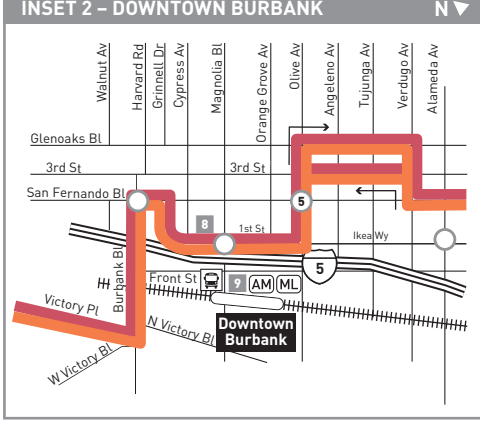

ROUTE MAP

- LEGEND**
- Line 94 Route
 - - - Line 94 Route Extension on Saturday and Sunday
 - Line 794 Route
 - # Local Timepoint
 - # Rapid and Local Timepoint
 - Rapid and Local Stop
 - ▶ Rapid and Local Stop - Single Direction Only
 - ||||| Metro Rail
 - ||||| Metrolink, Amtrak
 - Metro Rail Station
 - Metro Rail Station Entrance
 - 🚏 Transit Center
 - AM Amtrak Station
 - ML Metrolink Station
 - BB BurbankBus
 - CE LADOT Commuter Express
 - GB Glendale Beeline
 - SC Santa Clarita Transit

- MAP NOTES**
- 1 Sylmar Station**
Metro 92, 94 (Weekends Only), 230, 236, 239, 734, 794; CE574; Metrolink Antelope Valley Line
 - 2 Whiteman Airport**
 - 3 Hansen Dam Lake, Park and Golf Course**
 - 4 Sun Valley Metrolink Station**
Metro 94, 794; Metrolink Antelope Valley Line
 - 5 Burbank Airport - North Station**
Metro 94, 169, 222, 794; BB Golden State; Metrolink Antelope County Line
 - 6 Hollywood Burbank Airport**
 - 7 Burbank Regional Intermodal Transportation Center**
Metro 169, 222; BB NoHo/Airport
 - 8 Burbank Town Center**
 - 9 Downtown Burbank Station**
Metro 92, 96, 154, 155, 164, 165; SC794; BB Media District; Megabus; Metrolink Antelope Valley Line, Ventura County Lines
 - 10 Glendale Station**
Metro 183; GB1, 2, 11, 12; Amtrak; Metrolink Antelope Valley Line, Ventura County Line

Special Notes

▲ Trip waits at Hill & 7th for transfer connections.

Avisos especiales

▲ Viaje espera en Hill y 7th para transbordar a la hora monstrada.