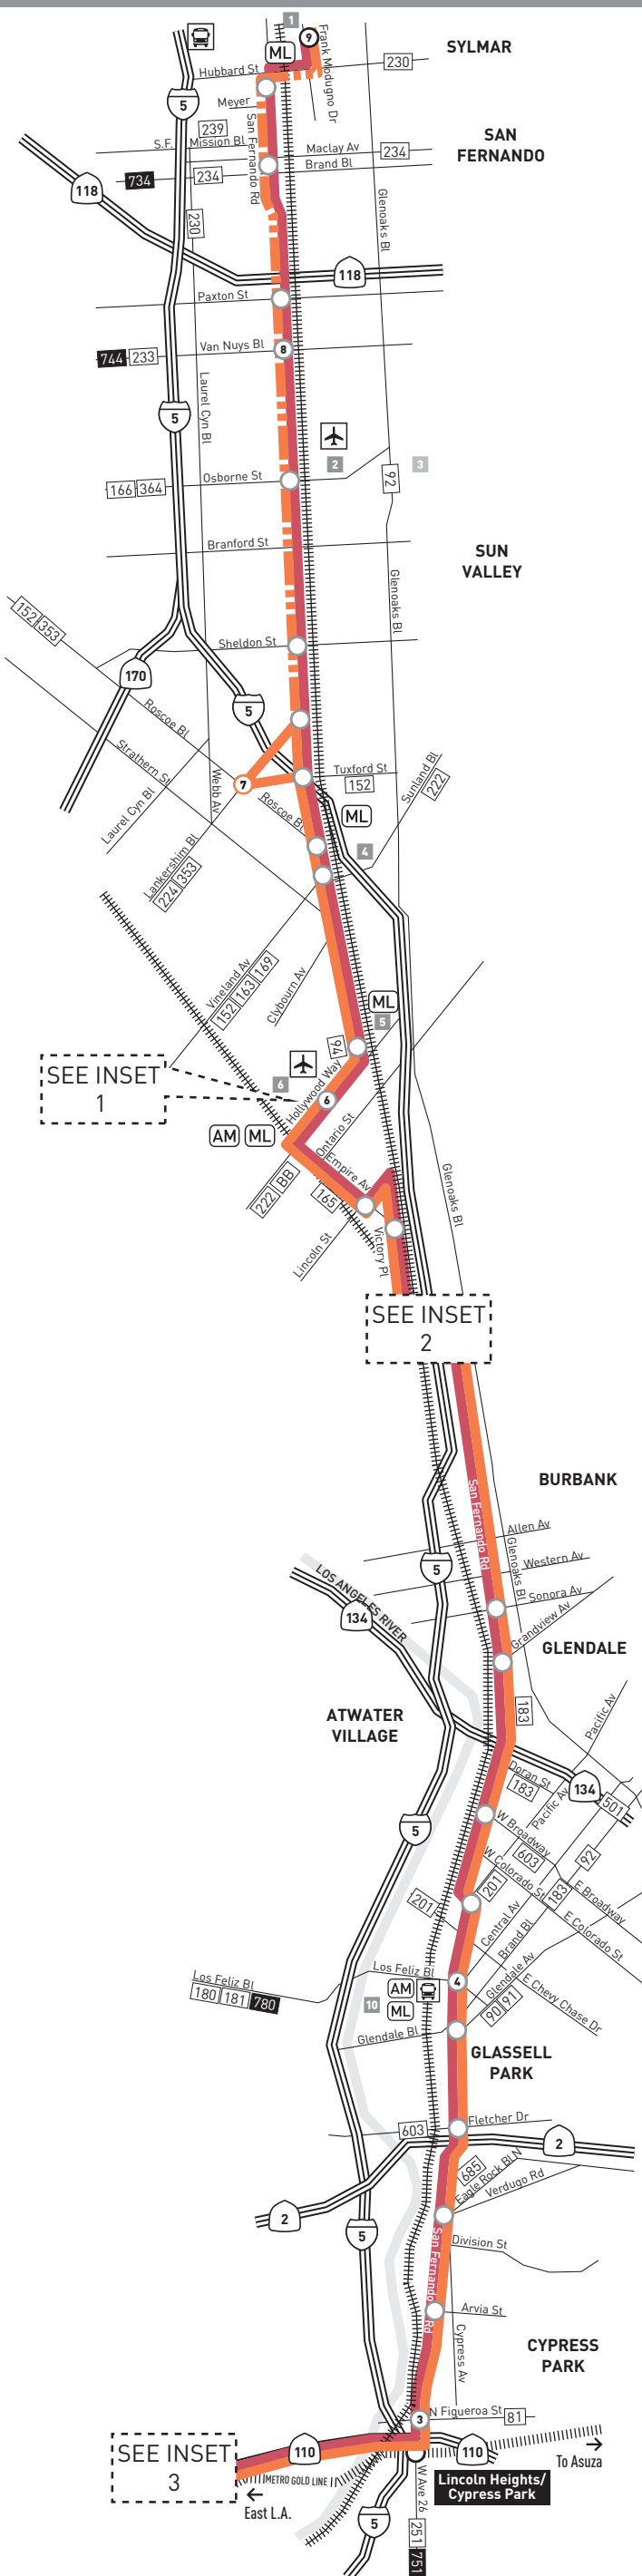

ROUTE MAP

- LEGEND**
- Line 94 Route
 - - - Line 94 Route Extension on Saturday and Sunday
 - Line 794 Route
 - # Local Timepoint
 - # Rapid and Local Timepoint
 - Rapid and Local Stop
 - ▶ Rapid and Local Stop - Single Direction Only
 - ||||| Metro Rail
 - ||||| Metrolink, Amtrak
 - Metro Rail Station
 - Metro Rail Station Entrance
 - 🚏 Transit Center
 - AM Amtrak Station
 - ML Metrolink Station
 - BB BurbankBus
 - CE LADOT Commuter Express
 - GB Glendale Beeline
 - SC Santa Clarita Transit

- MAP NOTES**
- 1 Sylmar Station**
Metro 92, 94 (Weekends Only), 230, 236, 239, 734, 794; CE574; Metrolink Antelope Valley Line
 - 2 Whiteman Airport**
 - 3 Hansen Dam Lake, Park and Golf Course**
 - 4 Sun Valley Metrolink Station**
Metro 94, 794; Metrolink Antelope Valley Line
 - 5 Burbank Airport - North Station**
Metro 94, 169, 222, 794; BB Golden State; Metrolink Antelope County Line
 - 6 Hollywood Burbank Airport**
 - 7 Burbank Regional Intermodal Transportation Center**
Metro 169, 222; BB NoHo/Airport
 - 8 Burbank Town Center**
 - 9 Downtown Burbank Station**
Metro 92, 96, 154, 155, 164, 165; SC794; BB Media District; Megabus; Metrolink Antelope Valley Line, Ventura County Lines
 - 10 Glendale Station**
Metro 183; GB1, 2, 11, 12; Amtrak; Metrolink Antelope Valley Line, Ventura County Line

Special Notes

▲ Trip waits at Hill & 7th for transfer connections.

Avisos especiales

▲ Viaje espera en Hill y 7th para transbordar a la hora monstrada.