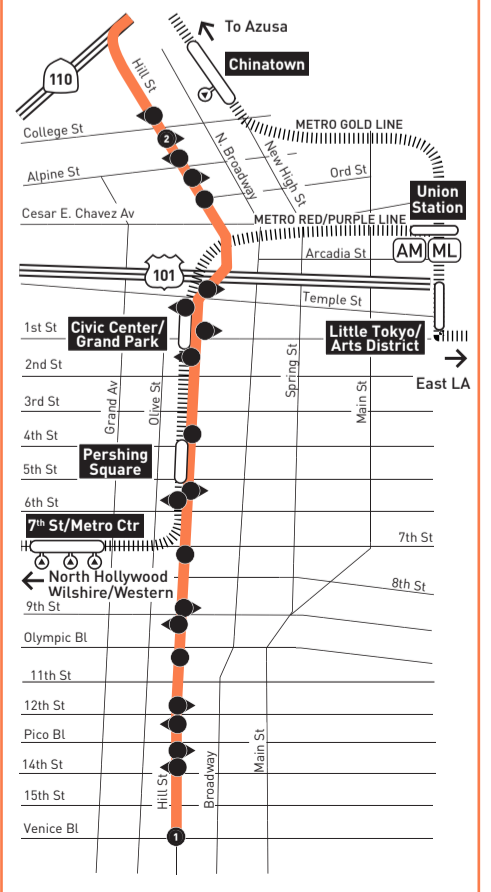

INSET 3 - DOWNTOWN LOS ANGELES N ▶