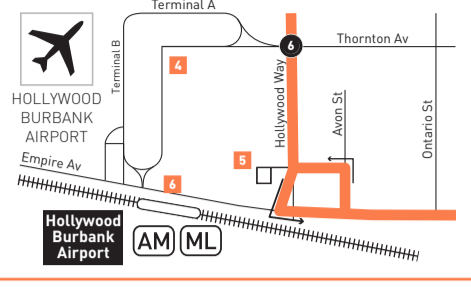

INSET 1 - HOLLYWOOD BURBANK AIRPORT N ▲

INSET 2 - DOWNTOWN BURBANK N ▼

LEGEND

- Route of Line 94
- - - Line 94 Route Extension on Saturday and Sunday
- # Local Stop Timepoint
- Metro Rail
- Metro Link
- Metro Rail Station
- Transit Center
- AM Amtrak Station
- ML Metrolink Station
- BB BurbankBus
- CE LADOT Commuter Express
- GB Glendale Beeline
- SC Santa Clarita Transit

INSET 3 - DOWNTOWN LOS ANGELES

- # Local Stop Timepoint
- # Local Stop Timepoint - Single Direction Only
- Local Stop
- Local Stop - Single Direction Only

MAP NOTES

- 1 Sylmar Station**
Metro 94 (Weekends Only), 230, 236, 239, 292, 734, 794; CE574; Metrolink Antelope Valley Line
- 2 Whiteman Airport**
- 3 Sun Valley Station**
Metro 94, 794; Metrolink Antelope Valley Line
- 4 Hollywood Burbank Airport**
- 5 Burbank Regional Intermodal Transportation Center (RITC)**
Metro 169, 222; BB NoHo/Airport
- 6 Burbank - Bob Hope Airport Station**
Metro 165; Metrolink Ventura County Line; Amtrak
- 7 Burbank Town Center**
- 8 Burbank Station**
Metro 92, 96, 154, 155, 164, 165, 292, SC794; BB Media District, Airport/Empire; Megabus; Metrolink Antelope Valley Line, Metrolink Ventura County Line
- 9 Glendale Station**
Metro 183, GB1, 2, 11, 12; Metrolink Antelope Valley Line, Ventura County Line; Amtrak

Special Notes

A Trip waits at Hill & 7th for transfer connections.

Avisos especiales

A Viaje espera en Hill y 7th para transbordar a la hora mostrada.

Northbound Al Norte (Approximate Times / Tiempos Aproximados)

Sunday and Holiday Schedules

Sunday and Holiday Schedule in effect on New Year's Day, Memorial Day, Independence Day, Labor Day, Thanksgiving Day and Christmas Day.

Nextrip

Text "metro" and your intersection or stop number to 41411 (example: metro vignes&cesarchavez or metro 1563). You can also visit m.metro.net or call 511 and say "Nextrip".