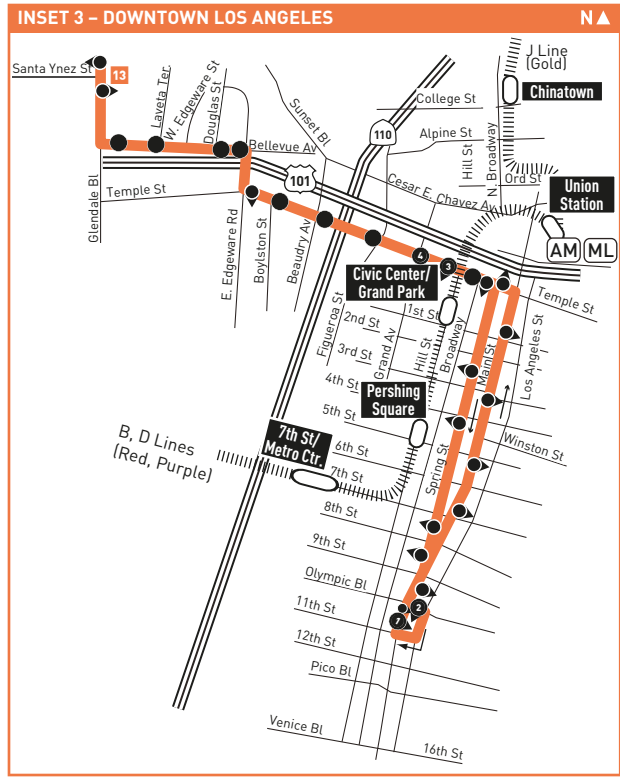

**LEGEND**

- Route of Line 92
- - - Short Line route
- Metrolink, Amtrak
- Local Stop Timepoint
- Rail Station & Timepoint
- Amtrak Station
- Metrolink Station
- Transit Center
- BB Burbank Bus
- CE LADOT Commuter Express
- GB Glendale Beeline
- SC Santa Clarita Transit

---

**INSET MAP 3 LEGEND**

- Metro Rail Station
- Metro Rail
- Local Stop
- Local Stop - Single Direction Only

- MAP NOTES**
- 1 Sylmar Station**  
Metro 92, 94 (Weekends Only), 230, 236, 239, 734, 794; CE574; Metrolink Antelope Valley Line
  - 2 Hansen Dam Park and Golf Course**
  - 3 Sun Valley Station**  
Metrolink Antelope Valley Line
  - 4 Hollywood Burbank Airport**
  - 5 Burbank Empire Center**
  - 6 Burbank High School**
  - 7 Burbank Town Center**
  - 8 Burbank Downtown Station**  
Metro 92, 96, 154, 155, 164, 165, SC794, BB Media District, Megabus, Metrolink Antelope Valley Line, Metrolink Ventura County Line. Transfers in Downtown Burbank to Metro 94, 183 & 794
  - 9 Hilton Hotel**
  - 10 Glendale Galleria**
  - 11 Americana at Brand**
  - 12 Glendale Station**  
Metro 183; GB1, 2, 11, 12; Metrolink Antelope Valley Line, Ventura County Line; Amtrak
  - 13 Echo Park**

### Nextrip

Text "metro" and your intersection or stop number to 41411 (example: metro vignes&cesarchavez or metro 1563). You can also visit [m.metro.net](http://m.metro.net) or call 511 and say "Nextrip".

### Special Notes

- A** Trip originates at Glendale & Branford 5 minutes prior to time shown.
- B** Trip terminates at Ikea & Angeleno
- C** Trip originates at Main & 7th six minutes prior to time shown.
- D** Trip originates at Ikea at Angeleno.
- E** Trip terminates at Main & 7th six minutes after time shown.
- F** Bus waits at Brand & Broadway to transfer to connection.