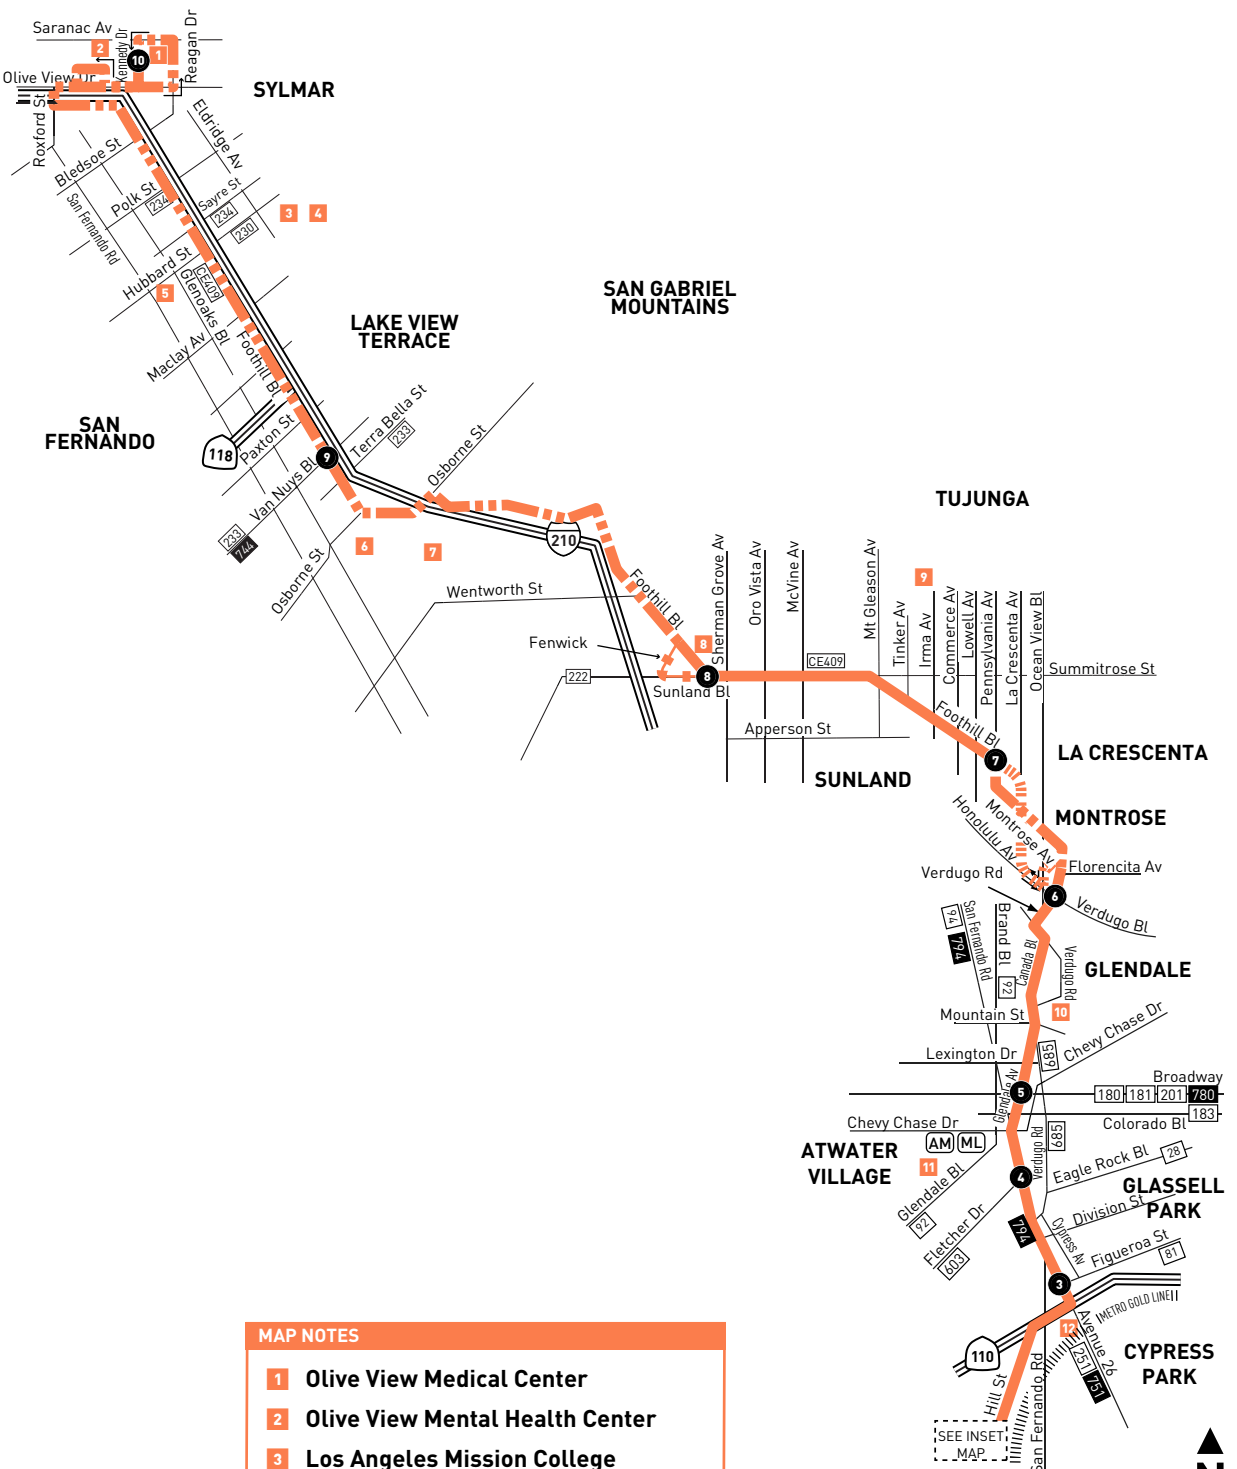

ROUTE MAP

MAP NOTES

- 1 Olive View Medical Center
- 2 Olive View Mental Health Center
- 3 Los Angeles Mission College
- 4 El Cariso Regional County Park and Golf Course
- 5 Sylmar/San Fernando Station
- 6 Discovery Cube
- 7 Hansen Dam Park
- 8 Sunland Park Center
- 9 Verdugo Hills High School
- 10 Glendale Community College
- 11 Glendale Station
Metro 183; GB1, 2, 11, 12; Metrolink Antelope Valley Line, Ventura County Line; Amtrak
- 12 Lincoln Height/Cypress Park Station

LEGEND

- Route of Lines 90 & 91
- Route of Line 91 only
- Route of Line 90 only
- Turnaround loop and route of Lines 90-91
- Local Stop Timepoint
- Amtrak Station
- Metrolink Station

INSET MAP - DOWNTOWN LOS ANGELES

- Metro Rail
- Local Stop Timepoint
- Local Stop Timepoint - Single Direction Only
- Local Stop
- Local Stop - Single Direction Only

INSET MAP - DOWNTOWN LOS ANGELES