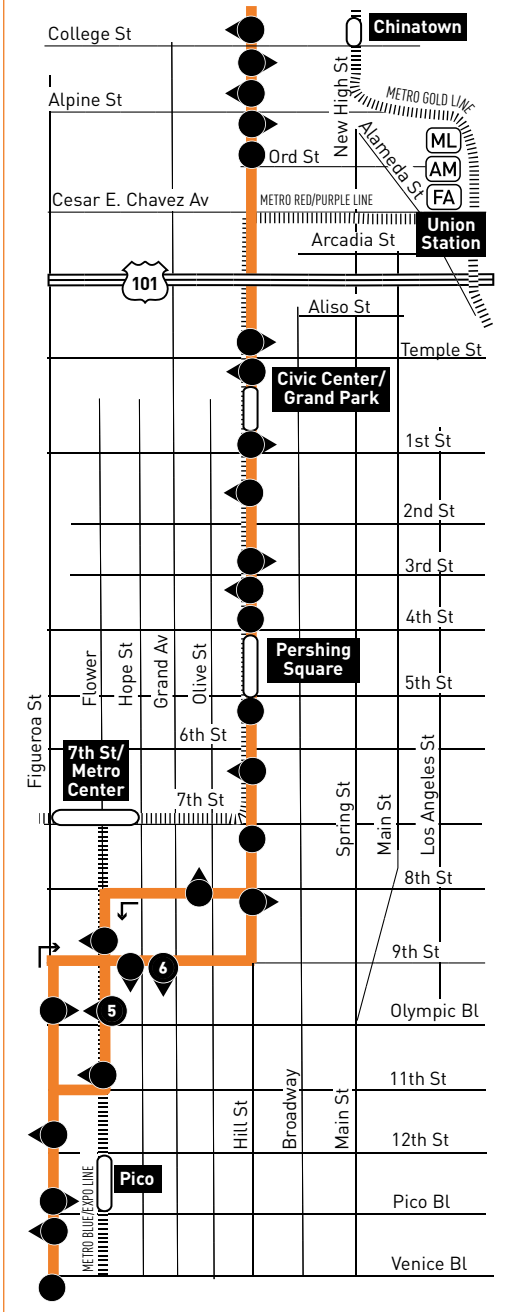

INSET 1 - DOWNTOWN LA

LEGEND

- Line 81 Route
- Metro Rail
- Local Stop Timepoint
- Local Stop Timepoint - Single Direction Only
- Local Stop
- Local Stop - Single Direction Only
- Metro Rail Station & Timepoint
- Metro Rail Station
- Station Stop
- Transit Center
- Map Notes
- Connecting Line
- Rapid Connecting Line
- Amtrak
- Metrolink
- LAX FlyAway
- GA GTrans
- CE LADOT Commuter Express
- LD LADOT DASH
- OC OC Bus
- T Torrance Transit

INSET 1 - DOWNTOWN LOS ANGELES

- Metro Rail Station

MAP NOTES

- 1 Eagle Rock Plaza**
- 2 Southwest Museum**
- 3 University of Southern California**
- 4 Exposition Park, Coliseum, Banc of California Stadium**
- 5 Harbor Freeway Station**
Freeway Level: Metro 550, Silver Line (910/950); Dodger Stadium Express; CE448; GA1X (Northbound only); OC701, OC721; T4X
Street Level: Metro 45, 81, 120, 745; GA1X (Southbound Only); T1, T2
Upper Level: Metro Green Line

Special Notes

Avisos especiales

- T** Trip originates at Cypress & Figueroa and operates daily except Tuesday. Trip does not operate on school holidays.
- C** Waits at Hill & 7th for transfer connections.
- D** Terminates at La Loma & Figueroa - half a block south of Colorado at time shown.
- E** Trip originates at Cypress & Figueroa and operates Tuesday only. Trip does not operate on school holidays.