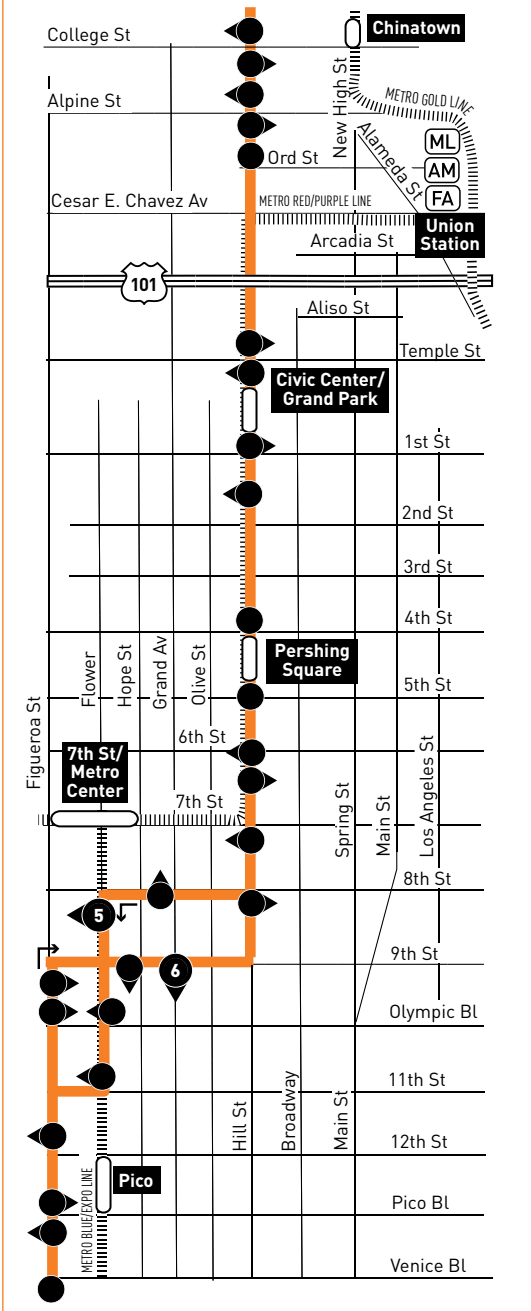

INSET 1 - DOWNTOWN LA

LEGEND

- Line 81 Route
- Metro Rail
- Local Stop Timepoint
- Local Stop Timepoint - Single Direction Only
- Local Stop
- Local Stop - Single Direction Only
- Metro Rail / Busway Station & Timepoint
- Metro Rail / Busway Station
- Transit Center
- Map Notes
- Connecting Line
- Rapid Connecting Line
- Amtrak
- Metrolink
- FlyAway
- GA Gardena Municipal Bus Lines
- CE LADOT Commuter Express
- LD LADOT DASH
- OC Orange County Transportation Authority (OCTA)
- T Torrance Transit

INSET 1 - DOWNTOWN LOS ANGELES

- Metro Rail Station

MAP NOTES

- 1 Eagle Rock Plaza**
- 2 Southwest Museum**
- 3 University of Southern California**
- 4 Exposition Park, Coliseum,**
- 5 Harbor Freeway Green Line Station**
Freeway Level: Metro 550, Silver Line (910/950); Dodger Stadium Express; CE448; G1X; OC701, OC721; T4
Street Level: Metro 45, 81, 120, 745; T1, T2
Upper Level: Metro Green Line