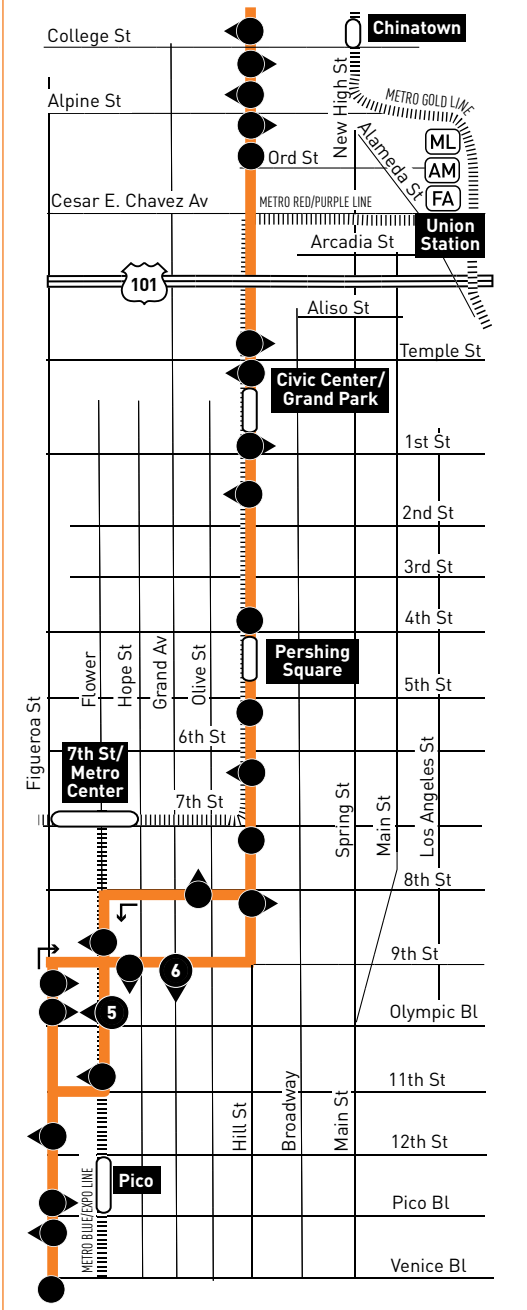

INSET 1 - DOWNTOWN LA

LEGEND

- Line 81 Route
- Metro Rail
- Local Stop Timepoint
- Local Stop Timepoint - Single Direction Only
- Local Stop
- Local Stop - Single Direction Only
- Metro Rail / Busway Station & Timepoint
- Metro Rail / Busway Station
- Transit Center
- Map Notes
- Connecting Line
- Rapid Connecting Line
- Amtrak
- Metrolink
- FlyAway
- GA Gardena Municipal Bus Lines
- CE LADOT Commuter Express
- LD LADOT DASH
- OC Orange County Transportation Authority (OCTA)
- T Torrance Transit

MAP NOTES

- 1 Eagle Rock Plaza**
- 2 Southwest Museum**
- 3 University of Southern California**
- 4 Exposition Park, Coliseum,**
- 5 Harbor Freeway Green Line Station**
Freeway Level: Metro 550, Silver Line (910/950); Dodger Stadium Express; CE448; G1X; OC701, OC721; T4X
Street Level: Metro 45, 81, 120, 745; T1, T2
Upper Level: Metro Green Line

Nextrip

Text "metro" and your intersection or stop number to 41411 (example: metro vignes&cesarechavez or metro 1563). You can also visit m.metro.net or call 511 and say "Nextrip".

Nextrip

Envíe un mensaje de texto con "Metro" y la intersección de la calle o el número de su parada al 41411. Nextrip le enviará un mensaje de texto con la próxima llegada de cada autobús en esa parada. También puede visitar m.metro.net o llamar al 511 y decir "Nextrip".

Special Notes

- B** Trip originates at Cypress & Figueroa and operates daily except Tuesday. Trip does not operate on school holidays.
- C** Waits at Hill & 7th for transfer connections.
- D** Terminates at La Loma & Figueroa - half a block south of Colorado at time shown.
- E** Trip originates at Cypress & Figueroa and operates Tuesday only. Trip does not operate on school holidays.