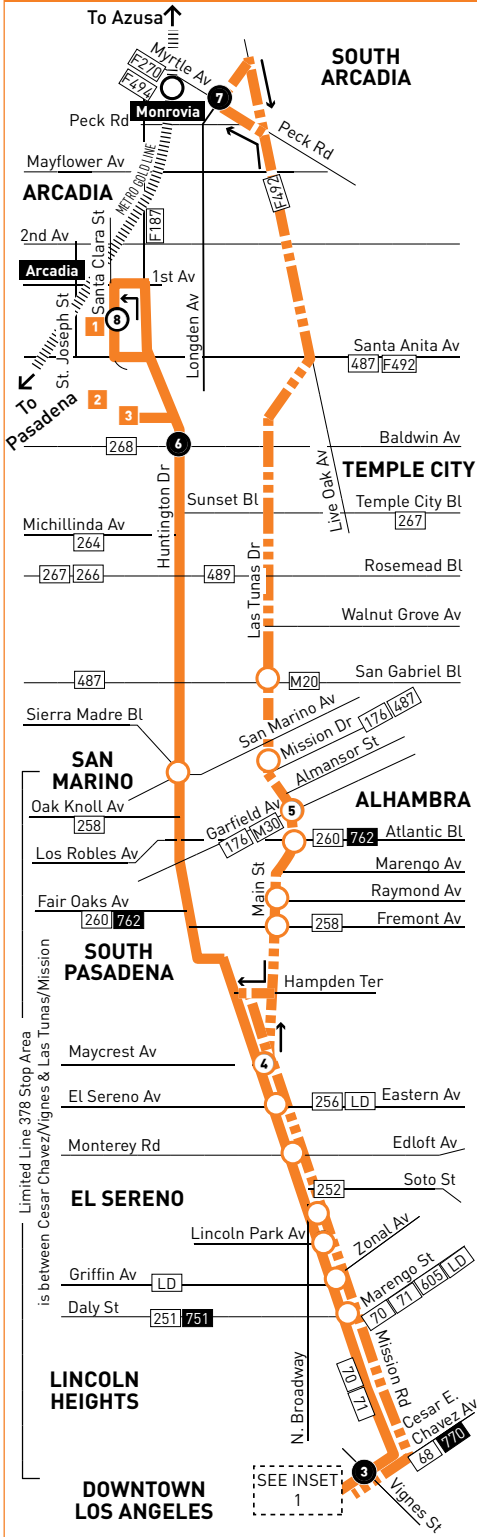

ROUTE MAP

INSET 1 - DOWNTOWN LOS ANGELES

LEGEND

- Line 79 Route
- Line 78/378 Routes
- Metro Rail
- Local Stop Timepoint
- Local Stop Timepoint - Single Direction Only
- Local Stop
- Local Stop - Single Direction Only
- Limited Stop Timepoint
- Limited Stop
- Metro Rail/Busway Station & Timepoint
- Metro Rail/Busway Station
- Transit Center
- Map Notes
- Connecting Line
- Rapid Connecting Line
- Amtrak
- Metrolink
- FlyAway
- Foothill Transit
- LADOT DASH
- Montebello Bus Lines

INSET 1 - DOWNTOWN LOS ANGELES

- Metro Rail Station
- Metro Rail Station Entrance

MAP NOTES

- 1 Arcadia Station**
Metro 79, 487; F187; Arcadia Transit Shuttle
- 2 Santa Anita Park Racetrack**
- 3 Westfield Santa Anita**
Metro 79, 264, 268