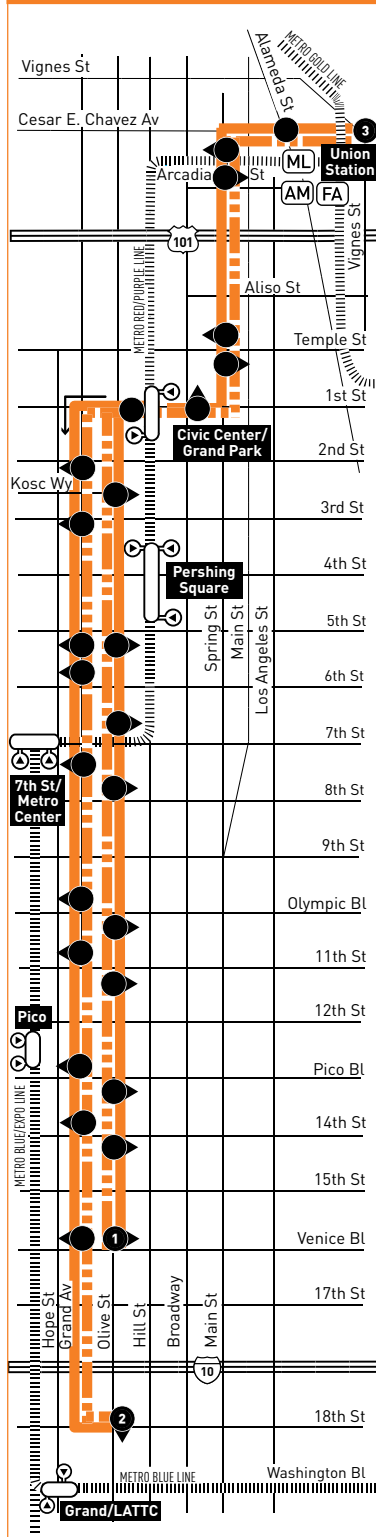

ROUTE MAP

INSET 1 - DOWNTOWN LOS ANGELES

LEGEND

- Line 79 Route
- Line 78/378 Routes
- Metro Rail
- Local Stop Timepoint
- Local Stop Timepoint - Single Direction Only
- Local Stop
- Local Stop - Single Direction Only
- Limited Stop Timepoint
- Limited Stop
- Metro Rail/Busway Station & Timepoint
- Metro Rail/Busway Station
- Transit Center
- Map Notes
- Connecting Line
- Rapid Connecting Line
- Amtrak
- Metrolink
- FlyAway
- Foothill Transit
- LADOT DASH
- Montebello Bus Lines

INSET 1 - DOWNTOWN LOS ANGELES

- Metro Rail Station
- Metro Rail Station Entrance

MAP NOTES

- 1 Arcadia Station**
Metro 79, 487; F187; Arcadia Transit Shuttle
- 2 Santa Anita Park Racetrack**
- 3 Westfield Santa Anita**
Metro 79, 264, 268