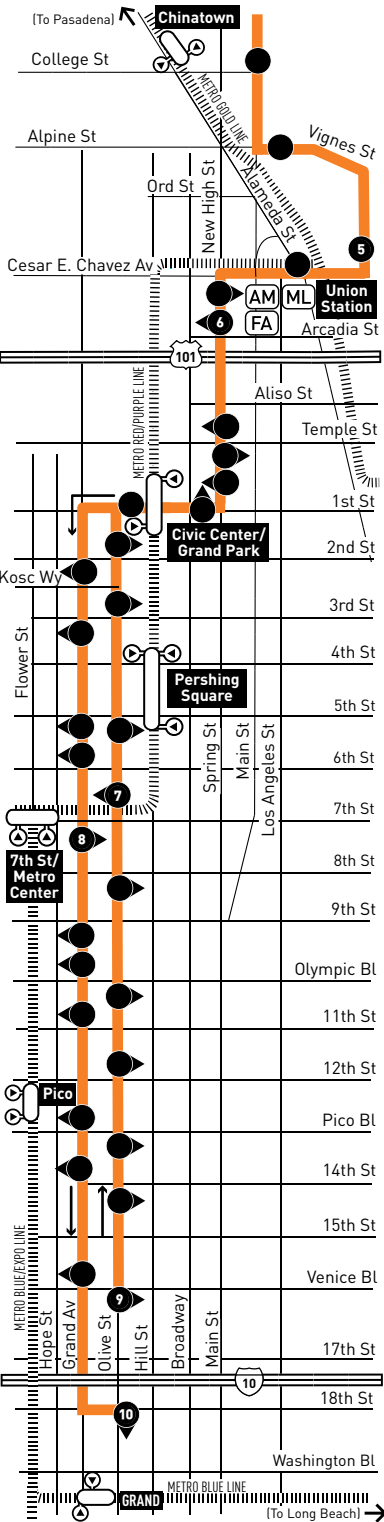

INSET 1 - DOWNTOWN LOS ANGELES ▲ N

LEGEND

- Line 76 Route
- Line 76A Only
- Metro Rail
- Local Stop Timepoint
- Local Stop Timepoint - Single Direction Only
- Local Stop
- Local Stop - Single Direction Only
- Transit Center
- Map Notes
- Connecting Line
- Rapid Connecting Line
- Amtrak
- Metrolink
- FlyAway
- Foothill Transit
- LADOT DASH
- Montebello Bus Lines
- Norwalk Transit

MAP NOTES

- 1 El Monte Metrolink Station**
Metro 76, 268; El Monte Commuter Shuttle; El Monte Transit - Blue, Green, Orange, Red, Yellow; Metrolink - San Bernardino Line
- 2 El Monte Station**
Upper Level: Metro Silver Line (910/950); F481, F486, F488, F492, F494, Silver Streak; Greyhound; Hollywood Bowl
Lower Level: Metro 70, 76, 176, 267, 268, 487, 577, 770; F178, F190, F194, F269, F270, F282; N7
- 3 Cal State LA**
- 4 County + USC Med Ctr**

INSET 1 - DOWNTOWN LOS ANGELES

- Metro Rail Station
- Metro Rail Station Entrance