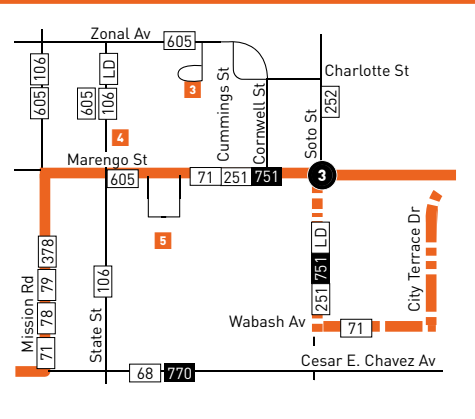

INSET 1 - DOWNTOWN LOS ANGELES

INSET 2 - COUNTY + USC MED CTR

LEGEND

- Line 70 Route
  - - - Line 70A Only
  - Metro Rail
  - Local Stop Timepoint
  - Local Stop Timepoint - Single Direction Only
  - Local Stop
  - Local Stop - Single Direction Only
  - Owl Stop
  - Transit Center
  - Map Notes
  - ### Connecting Line
  - ### Rapid Connecting Line
  - AM Amtrak
  - ML Metrolink
  - FA FlyAway
  - LD LADOT DASH
  - EL East Los Angeles Shuttle (El Sol)
  - F Foothill Transit
  - M Montebello Bus Lines
  - N Norwalk Transit
- INSET 1 - DOWNTOWN LOS ANGELES**
- Metro Rail Station
  - Metro Rail Station Entrance

MAP NOTES

- 1 El Monte Station**  
**Upper Level:** Metro Silver Line (910/950); F486, F488, F492, Silver Streak; Greyhound; Hollywood Bowl  
**Lower Level:** Metro 70, 76, 176, 267, 268, 487, 577, 770; F178, F190, F194, F269, F270, F282; N7
- 2 Cal State LA**
- 3 County + USC Outpatient Clinic**
- 4 County + USC Med Ctr**
- 5 LA County + USC Med Center Station**  
**Freeway Level:** Metro 487, 489, Silver Line (910/950); F493, F495, F497, F498, F499, F699, Silver Streak  
**Upper Street Level:** Metro 70, 71, 106, 251, 605, 751; DASH Boyle Heights/East LA; DASH Lincoln Heights/Chinatown

Special Notes

Avisos especiales

- 📍 Terminates at Grand & 7th at time shown.
- 📍 Originates from Olive & 7th at time shown, and operates along Wabash & City Terrace between 9pm-4am.
- 📍 Operates along Wabash & City Terrace between 8pm-4am.

- 📍 Termina en Grand y la 7th a la hora mostrada.
- 📍 Se origina en Olive y la 7th a la hora mostrada, y opera a lo largo de Wabash y City Terrace entre 9pm y 4am.
- 📍 Ruta opera a lo largo de Wabash y City Terrace entre 8pm y 4am.