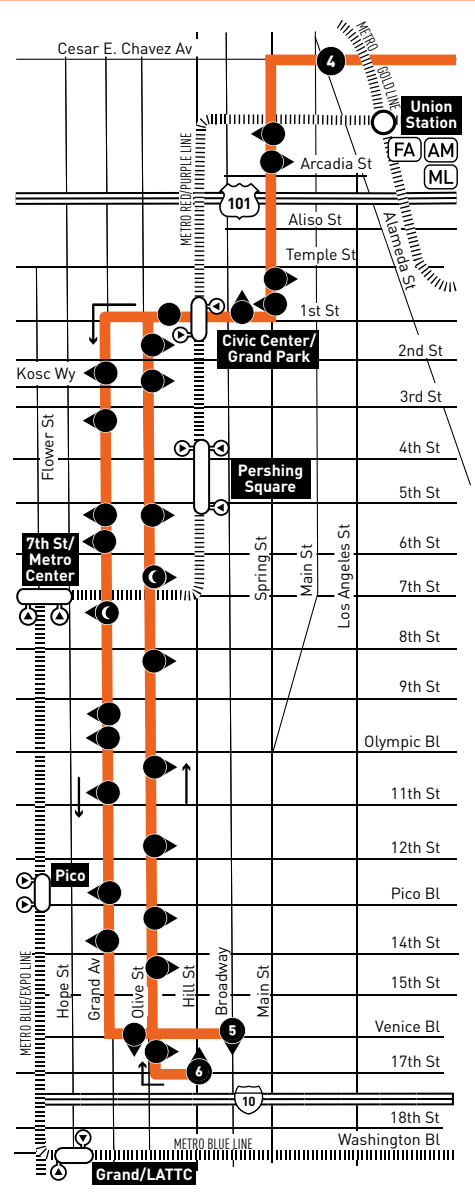

INSET 1 - DOWNTOWN LOS ANGELES

INSET 2 - COUNTY + USC MED CTR

LEGEND

- Line 70 Route
  - - - Line 70A Only
  - Metro Rail
  - Local Stop Timepoint
  - Local Stop Timepoint - Single Direction Only
  - Local Stop
  - Local Stop - Single Direction Only
  - Owl Stop
  - Transit Center
  - Map Notes
  - ### Connecting Line
  - ### Rapid Connecting Line
  - AM Amtrak
  - ML Metrolink
  - FA FlyAway
  - LD LADOT DASH
  - EL East Los Angeles Shuttle (El Sol)
  - F Foothill Transit
  - M Montebello Bus Lines
  - N Norwalk Transit
- INSET 1 - DOWNTOWN LOS ANGELES**
- Metro Rail Station
  - Metro Rail Station Entrance

MAP NOTES

- 1 El Monte Station**  
**Upper Level:** Metro Silver Line (910/950); F486, F488, F492, Silver Streak; Greyhound; Hollywood Bowl  
**Lower Level:** Metro 70, 76, 176, 267, 268, 487, 577, 770; F178, F190, F194, F269, F270, F282; N7
- 2 Cal State LA**
- 3 County + USC Outpatient Clinic**
- 4 County + USC Med Ctr**
- 5 LA County + USC Med Center Station**  
**Freeway Level:** Metro 487, 489, Silver Line (910/950); F493, F495, F497, F498, F499, F699, Silver Streak  
**Upper Street Level:** Metro 70, 71, 106, 251, 605, 751; DASH Boyle Heights/East LA; DASH Lincoln Heights/Chinatown

- 📍 Termina en Grand y la 7th a la hora mostrada.
- 📍 Se origina en Olive y la 7th a la hora mostrada, y opera a lo largo de Wabash y City Terrace entre 9pm y 4am.
- 📍 Ruta opera a lo largo de Wabash y City Terrace entre 8pm y 4am.