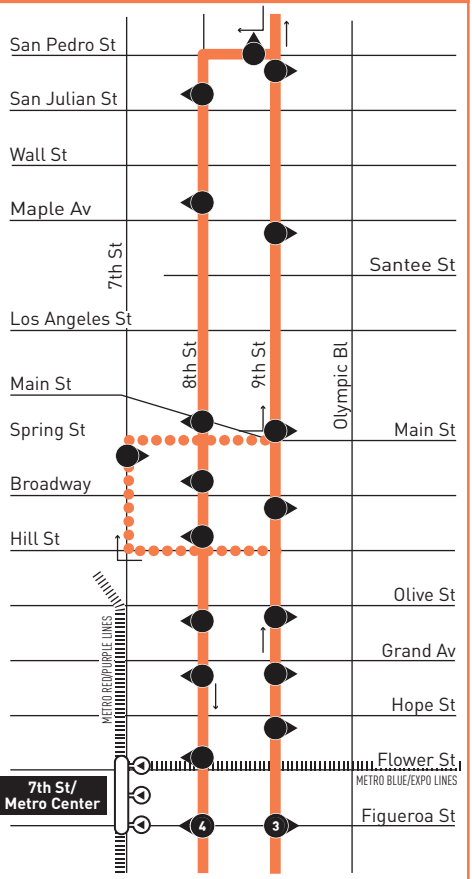

LEGEND

- Line 66 Route
- Local Stop Timepoint
- Local Stop Timepoint - Single Direction Only
- Metro Rail
- Metro Rail Station
- Metro Rail / Busway Station & Timepoint
- Metrolink Station
- BBB Big Blue Bus
- CO Commerce Municipal Bus Lines
- EL SOL East LA Shuttle
- LD LADOT DASH
- M Montebello Bus Lines

MAP NOTES

- 1 Montebello Metrolink Station**
- 2 MacArthur Park**
- 3 Lafayette Park**
- 4 Southwestern University**
- 5 Wilshire/Western Purple Line Station**
 Metro 18, 20, 66, 207, 209, 710, 720, 757; BBB Rapid 7; LADOT DASH Wilshire Center/Koreatown; DASH Hollywood/Western

INSET 1 - DOWNTOWN LOS ANGELES

INSET 1 - DOWNTOWN LOS ANGELES

- Line 66 Route
- Owl Service (Eastbound Only)
- Local Stop - Single Direction Only
- Metro Rail Station
- Metro Rail Station Entrance

Eastbound Al Este (Approximate Times / Tiempos Aproximados)