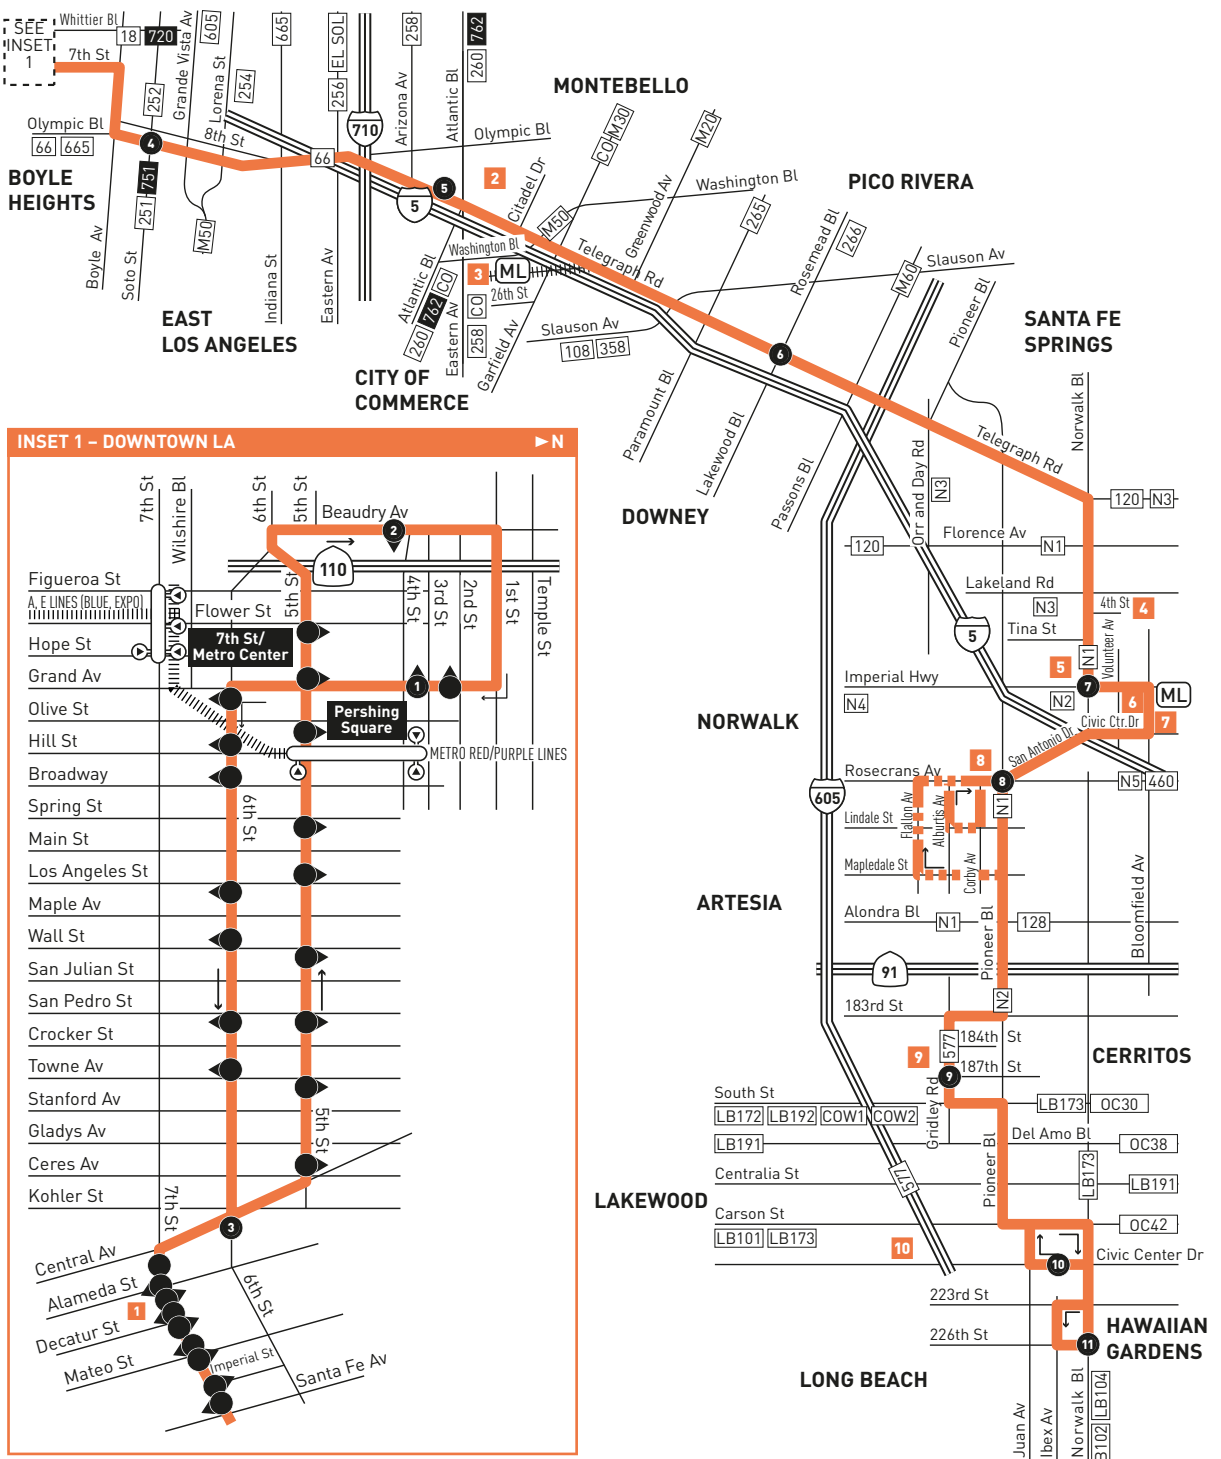

ROUTE MAP

MAP NOTES

- 1 Greyhound Bus Station**
Metro 18, 60, 62, 720, 760
- 2 The Citadel**
Metro 62, 258, 260, 762; CO; M50
- 3 Montebello/Commerce Metrolink Station**
Metro 18, 62, 66, 258, 260, 762; CO; M30, 50
- 4 Metropolitan State Hospital**
Metro 62; N1, 3
- 5 Paddison Square**
Metro 62; N1, 3
- 6 LA County Hall of Records**
Metro 62; N2, 4, 7
- 7 Norwalk/Santa Fe Springs Metrolink Station**
Metro 62; N4, 7
- 8 Norwalk Town Square**
Metro 62; N1, 2, 3, 7
- 9 Los Cerritos Center**
Metro 62, 130, 577; COW1, 2; LB172, 173, 192; N2; OC 30
- 10 Long Beach Towne Center**

LEGEND

- Route of Line 62
- Route of Line 62 Shortline
- Local Stop Timepoint
- Metrolink
- Commerce Municipal Bus Lines
- East LA Shuttle
- Long Beach Transit
- Norwalk Transit
- Montebello Bus Lines
- Orange County Bus
- Cerritos on Wheels

INSET 1 - DOWNTOWN LA

- Local Stop Timepoint - Single Direction Only
- Local Stop - Single Direction Only
- Metro Rail Station & Entrance

Monday through Friday

Effective Dec 15 2019

62

Northbound *Al Norte* - Westbound *Al Oeste* (Approximate Times / Tiempos Aproximados)

Special Notes

- B** Terminates at 5th & Hill 9 minutes after time shown.
- C** Originates at Corby & Rosecrans 2 to 3 minutes before time shown.
- D** Terminates at Corby & Rosecrans 4-5 minutes after time shown.
- E** Originates at 5th & Hill 12 minutes before time shown, and waits at 6th & Broadway for passenger connection.
- F** Waits at 6th & Broadway 6 minutes for passenger connections.