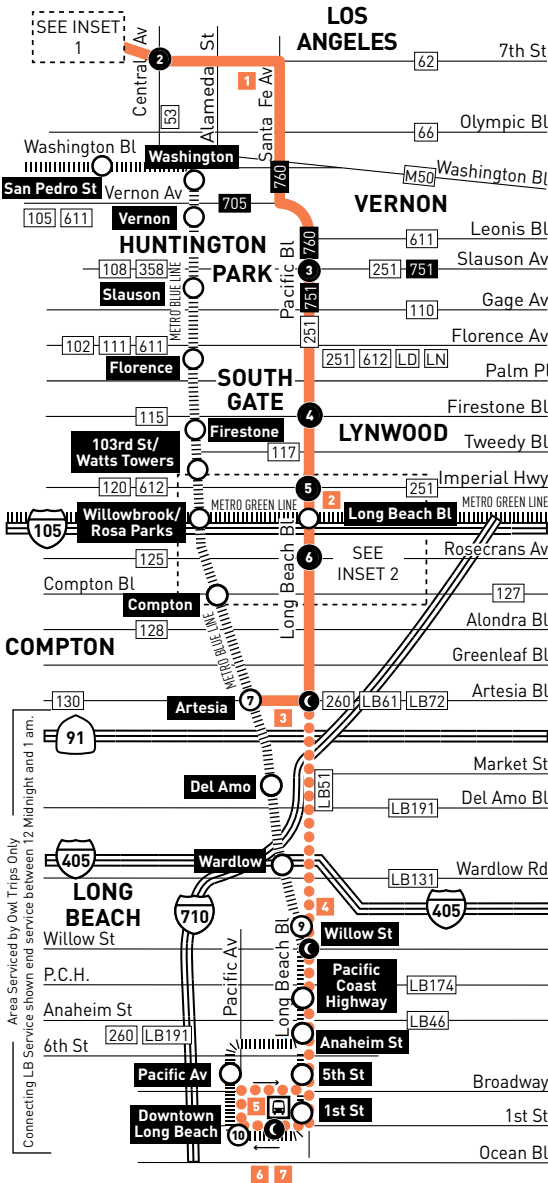

ROUTE MAP

▲ N