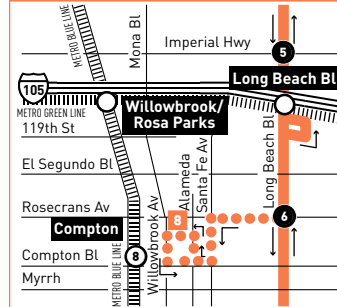

INSET 2 - OWL SERVICE ROUTE

▲ N

MAP NOTES

1. **1 Greyhound Bus Station**
2. **2 Long Beach Bl Green Line Station**
   Metro Bus Lines 60, 251, 760;
   Lynwood Breeze Route A
3. **3 Artesia Blue Line Station**
   Metro Bus Lines 60, 130, 202, 205, 260,
   762; Long Beach Transit 51, 52, 61;
   Torrance Transit 6; COM 5
4. **4 Long Beach Memorial Hospital**
5. **5 Downtown Long Beach Station**
   Connecting services end between
   12 Midnight and 1 am.
   Metro Bus Line 60 Owl, 232;
   Long Beach Transit 21, 46, 61, 94, 111,
   121, 151, 174, 181, 191, Passport
6. **6 Long Beach Arena**
   Metro Bus Line 232
7. **7 Long Beach Convention Center**
8. **8 Martin Luther King Jr Transit Center**
   Metro Bus Lines 51, 351, 60 OWL, 125,
   127, 128, 202; CR 1, 2, 3, 4; G-3;
   Metro Blue Line