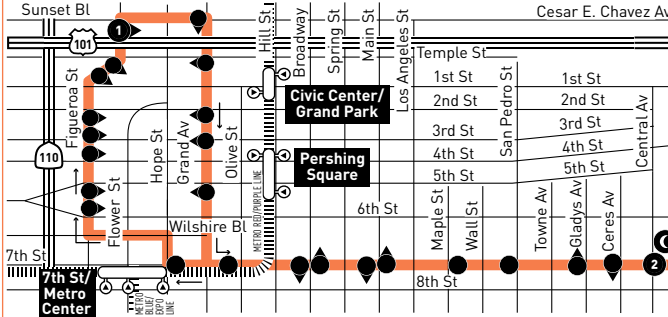

INSET 1 - DOWNTOWN LOS ANGELES

▲ N

LEGEND

- Line 60 Route
- Line 60 Extended Owl Route
- Metro Rail
- Local Stop Timepoint
- Local Stop Timepoint - Single Direction Only
- Local Stop
- Local Stop - Single Direction Only
- Owl Timepoint
- Metro Rail/Busway Station & Timepoint
- Metro Rail/Busway Station
- Transit Center
- Map Notes
- Connecting Line
- Rapid Connecting Line
- COM Compton Renaissance Transit System
- GA GTrans
- LB Long Beach Transit
- LD LADOT DASH
- LN County of LA - The Link
- M Montebello Bus Lines

INSET 1 - DOWNTOWN LOS ANGELES

- Metro Rail Station
- Metro Rail Station Entrance