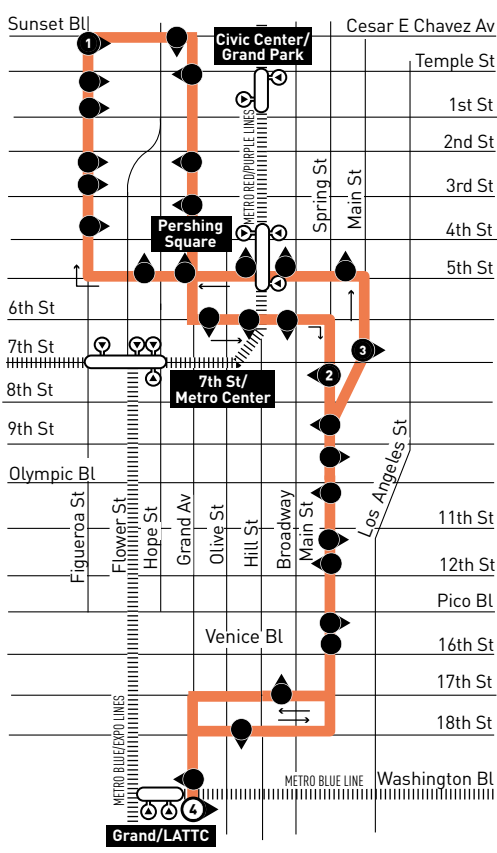

INSET 1 - DOWNTOWN LA