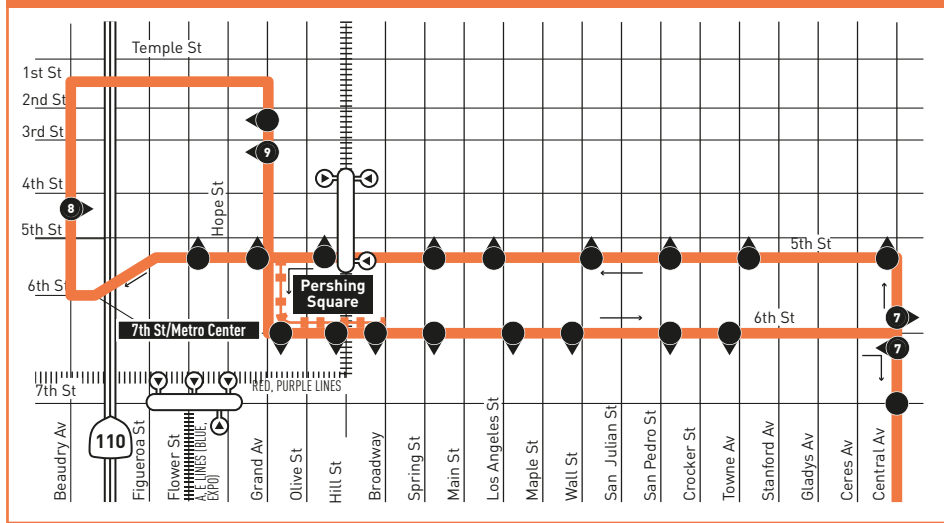

INSET 1 - DOWNTOWN LOS ANGELES

LEGEND

- Line 53 Route
- - - Southbound Shortline Route
- Metro Rail
- Local Stop Timepoint
- Metro Rail Station + Timepoint
- Metro Rail Station
- CA Carson Circuit
- COM Compton Renaissance
- GA GTrans (Gardena)
- LB Long Beach Transit
- LD LADOT DASH
- LN The Link
- M Montebello Bus Lines
- T Torrance Transit

INSET 1 - DOWNTOWN LOS ANGELES

- Line 53 Route
- - - Late Night Turnaround Loop to 6th & Broadway
- Local Stop Timepoint - Single Direction only
- Local Stop - Single Direction Only
- Metro Rail Station
- Metro Rail Station Entrance

- B** Termina en la 6th y Broadway 9 minutos después de la hora mostrada.
- C** Espera en al 6th y Broadway por las conexiones de transferencia.
- D** Se origina en la 6th y Broadway 4 minutos antes de la hora mostrada y espera en la 6th y Broadway por las conexiones de transferencia.