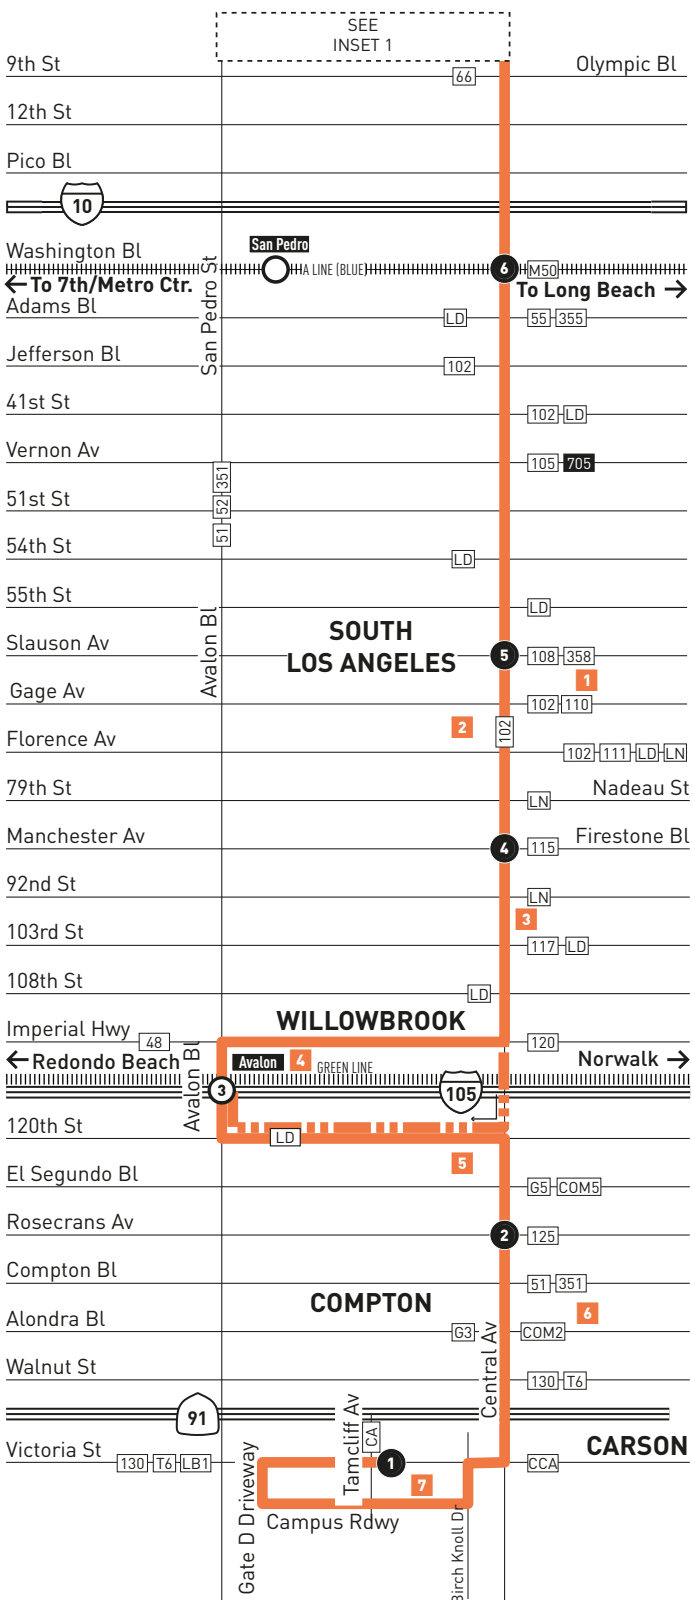

INSET 1 - DOWNTOWN LOS ANGELES

LEGEND

- Line 53 Route
- - - Southbound Shortline Route
- Metro Rail
- Local Stop Timepoint
- Metro Rail Station + Timepoint
- Metro Rail Station
- CA Carson Circuit
- COM Compton Renaissance
- GA GTrans (Gardena)
- LB Long Beach Transit
- LD LADOT DASH
- LN The Link
- M Montebello Bus Lines
- T Torrance Transit

INSET 1 - DOWNTOWN LOS ANGELES

- Line 53 Route
- - - Late Night Turnaround Loop to 6th & Broadway
- Local Stop Timepoint - Single Direction only
- Local Stop - Single Direction Only
- Metro Rail Station
- Metro Rail Station Entrance

MAP NOTES

- 1 Bethune Park**
Metro 53, 102, 110
- 2 U.S. Postal Service**
Metro 53, 102, 110
- 3 Ted Watkins Memorial Park**
Metro 53, 117; DASH Watts
- 4 Avalon Green Line Station**
Metro 48, 51, 52, 53, 351; DASH Watts
- 5 Earvin Magic Johnson Recreation Area**
Metro 53; DASH Watts
- 6 Compton/Woodley Airport**
Metro 51, 53, 351
- 7 CSU Dominguez Hills**
Metro 53, 130; LB1; T6; CAA; COM5

Nextrip

Nextrip

Text "metro" and your intersection or stop number to 41411 (example: metro vignes&cesarchavez or metro 1563). You can also visit metro.net or call 511 and say "Nextrip".

Envíe un mensaje de texto con "Metro" y la intersección de la calle o el número de su parada al 41411. Nextrip le enviará un mensaje de texto con la próxima llegada de cada autobús en esa parada. También puede visitar metro.net or llamar al 511 y decir "Nextrip".