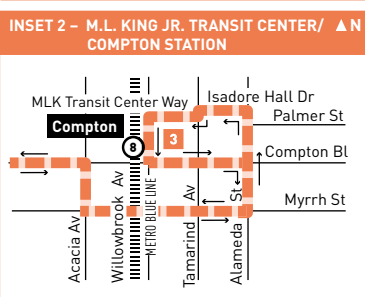

ROUTE MAP

LEGEND

- Line 51/52/351 Route
- Line 51/351 Route Only
- Line 52 Route
- Line 51 Owl Route
- Harbor Transitway
- Metro Rail
- Local Stop Timepoint
- Local Stop Timepoint - Single Direction Only
- Local Stop
- Local Stop - Single Direction Only
- Limited Stop Timepoint
- Limited Stop Timepoint - Single Direction Only
- Limited Stop (Line 351)
- Owl Timepoint
- Metro Rail / Busway Station & Timepoint
- Metro Rail / Busway Station
- Transit Center
- # Map Notes
- Connecting Line
- Rapid Connecting Line
- CS Carson North/South Shuttle
- COM Compton Renaissance Transit System
- GA GTrans
- LD LADOT DASH
- LN County of Los Angeles - The Link
- M Montebello Bus Lines
- T Torrance Transit

INSET 1 - DOWNTOWN LOS ANGELES

- Metro Rail Station
- Metro Rail Station Entrance

MAP NOTES

- 1 MacArthur Park**
- 2 Harbor Gateway Transit Center**
Metro 52, 130, 205, 246, 344, 450, 550, Metro Silver Line; T1, T4, T6; CS; G2, G4
- 3 Martin Luther King Jr. Transit Center/ Compton Station**
Metro 51, 60 Owl, 125, 127, 128, 202, 351; COM 1, 2, 3, 4; G3; Greyhound; Metro Blue Line
- 4 Home Depot Center**
- 5 CSU Dominguez Hills**

Northbound (Approximate Times)

Table with 9 columns for stations (Compton, Harbor Gateway, Los Angeles, Downtown Los Angeles, Westlake, Wilshire Center) and 51 rows of departure times for routes 1-8.

Southbound (Approximate Times)

Northbound (Approximate Times)

Table with columns for Route, Station, and Time for Northbound service. Stations include Compton, Harbor Gateway, Los Angeles, Downtown Los Angeles, Westlake, Wilshire Center, and M.L. King Jr. Transit Center.