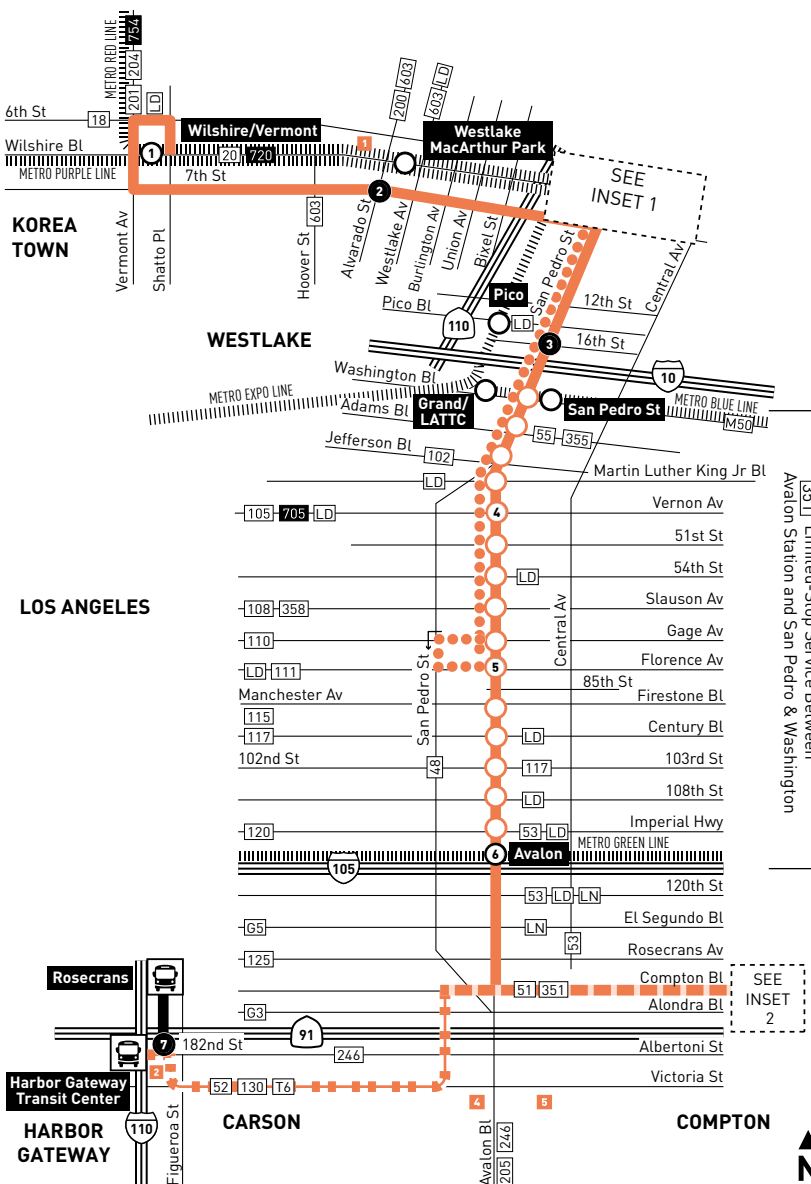

ROUTE MAP

LEGEND

- Line 51/52/351 Route
- Line 51/351 Route Only
- Line 52 Route
- Line 51 Owl Route
- Harbor Transitway
- Metro Rail
- Local Stop Timepoint
- Local Stop Timepoint - Single Direction Only
- Local Stop
- Local Stop - Single Direction Only
- Limited Stop Timepoint
- Limited Stop Timepoint - Single Direction Only
- Limited Stop (Line 351)
- Owl Timepoint
- Metro Rail / Busway Station & Timepoint
- Metro Rail / Busway Station
- Transit Center
- # Map Notes
- Connecting Line
- Rapid Connecting Line
- CS Carson North/South Shuttle
- COM Compton Renaissance Transit System
- GA GTrans
- LD LADOT DASH
- LN County of Los Angeles - The Link
- M Montebello Bus Lines
- T Torrance Transit

INSET 1 - DOWNTOWN LOS ANGELES

- Metro Rail Station
- Metro Rail Station Entrance

MAP NOTES

- 1 MacArthur Park**
- 2 Harbor Gateway Transit Center**
Metro 52, 130, 205, 246, 344, 450, 550, Metro Silver Line; T1, T4, T6; CS; G2, G4
- 3 Martin Luther King Jr. Transit Center/ Compton Station**
Metro 51, 60 Owl, 125, 127, 128, 202, 351; COM 1, 2, 3, 4; G3; Greyhound; Metro Blue Line
- 4 Home Depot Center**
- 5 CSU Dominguez Hills**

Northbound (Approximate Times)

Table with 9 columns for stations (Compton, Harbor Gateway, Los Angeles, Downtown Los Angeles, Westlake, Wilshire Center) and 51 rows of departure times for routes 1-8.

Southbound (Approximate Times)

Southbound (Approximate Times)

Table with columns for Route, Station, and Time for Southbound service. Stations include Wilshire Center, Westlake, Downtown Los Angeles, Los Angeles, Harbor Gateway, and Compton.