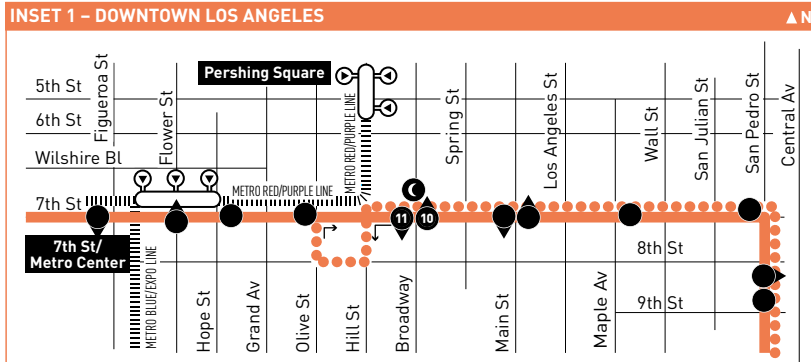

ROUTE MAP

LEGEND

- Line 51/52/351 Route
- Line 51/351 Route Only
- Line 52 Route
- Line 51 Owl Route
- Harbor Transitway
- Metro Rail
- Local Stop Timepoint
- Local Stop Timepoint - Single Direction Only
- Local Stop
- Local Stop - Single Direction Only
- Limited Stop Timepoint
- Limited Stop Timepoint - Single Direction Only
- Limited Stop (Line 351)
- Owl Timepoint
- Metro Rail / Busway Station & Timepoint
- Metro Rail / Busway Station
- Transit Center
- # Map Notes
- Connecting Line
- Rapid Connecting Line
- CS Carson North/South Shuttle
- COM Compton Renaissance Transit System
- GA GTrans
- LD LADOT DASH
- LN County of Los Angeles - The Link
- M Montebello Bus Lines
- T Torrance Transit

INSET 1 - DOWNTOWN LOS ANGELES

- Metro Rail Station
- Metro Rail Station Entrance

MAP NOTES

- 1 MacArthur Park**
- 2 Harbor Gateway Transit Center**
Metro 52, 130, 205, 246, 344, 450, 550, Metro Silver Line; T1, T4, T6; CS; G2, G4
- 3 Martin Luther King Jr. Transit Center/ Compton Station**
Metro 51, 60 Owl, 125, 127, 128, 202, 351; COM 1, 2, 3, 4; G3; Greyhound; Metro Blue Line
- 4 Home Depot Center**
- 5 CSU Dominguez Hills**

Northbound (Approximate Times)

Table with 9 columns for stations (Compton, Harbor Gateway, Los Angeles, Downtown Los Angeles, Westlake, Wilshire Center) and 51 rows of departure times for routes 1-8.

Southbound (Approximate Times)

Table with 9 columns for stations (Wilshire Center, Westlake, Downtown Los Angeles, Los Angeles, Avalon & Florence, Avalon Station, Harbor Gateway, Compton) and 51 rows of departure times for routes 1-8.