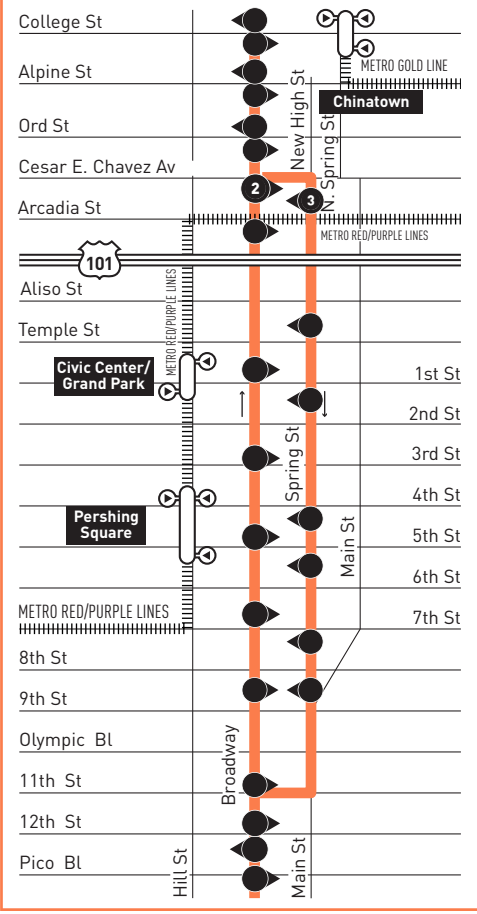

**MAP NOTES**

**1 Harbor Freeway Green Line Station  
Freeway Level**  
Metro 550, Metro Silver 910/950; CE 448, G1X (Peak Hour Only); OCTA 701 (Peak Hour Only), OCTA 721 (Peak Hour Only); T4

**Street Level**  
Metro 45, 81, 120, 745; T1, 2; G1X (Midday & Weekends)

**Upper Level**  
Metro Green Line

**2 South Bay Pavilion**

**INSET 1 - DOWNTOWN LA** ▲ N

**LEGEND**

- Line 45 Route
- Owl Route
- #** Timepoint
- ||||| Metro Rail
- Metro Rail Station
- ⊕ Metro Rail Station + Timepoint
- CE LADOT Commuter Express
- G G-Trans
- LD LADOT DASH
- LN The Link
- M Montebello Bus Lines
- OCTA Orange County Transportation Authority
- T Torrance Transit

**INSET 1 - DOWNTOWN LA**

- Line 45 Route
- Local Stop
- ▶ Local Stop - Northbound Only
- ◀● Local Stop - Southbound Only
- Metro Rail Station
- ⊕ Metro Rail Station Entrance