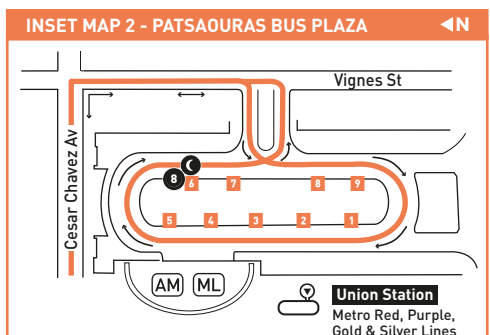

LEGEND

- Line 33 Route
- Line 33 Am, Eve/Owl Trips
- ☾ Owl Timepoint
- Local Stop
- ▶ Local Stop - Single Direction Only
- # Local Stop Timepoint
- ▶# Local Stop Timepoint - Single Direction Only
- Metro Rail Station
- # Metro Rail Station & Timepoint - Single Direction Only
- AM Amtrak
- ML Metrolink
- AV Antelope Valley Transit Authority
- BBB Santa Monica's Big Blue Bus
- C Culver City Bus
- CE LADOT Commuter Express
- FT Foothill Transit
- LD LADOT DASH
- OC Orange County Bus

- 1 LAX FlyAway
- 2 AV 785; LADOT DASH D; Mt St Mary's College Shuttle
- 3 CE 431, 534; LADOT Bunker Hill Shuttle; SC 794
- 4 FT 699; OC 701; USC Shuttles: HSC, ICS, UPC, SoTo
- 5 Metro 40, 442, 704
- 6 Metro 33 (Late night trips before 1:00 am), 728, 733.
- 7 Metro 745; Citadel Outlets Express
- 8 megabus.com
- 9 Discharge Only

- MAP NOTES
- 1 Kaiser Permanente Hospital
  - 2 Santa Monica Pier