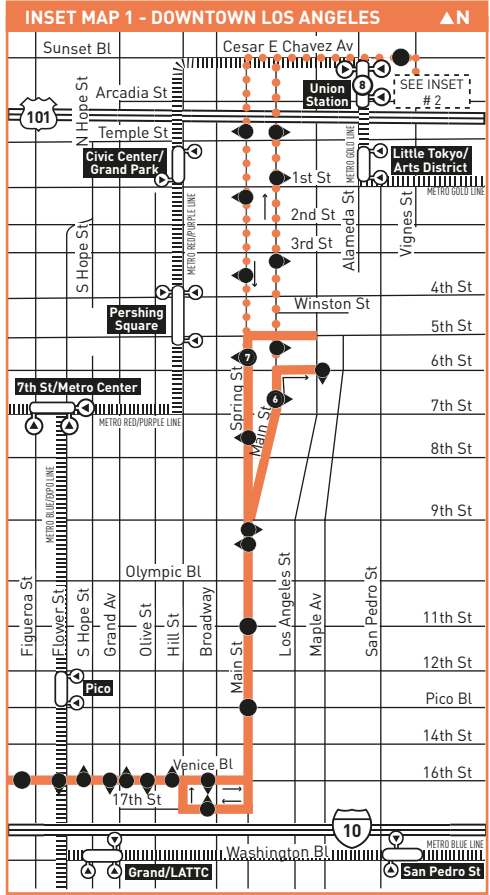

LEGEND

- Line 33 Route
- Line 33 Am, Eve/Owl Trips
- ☾ Owl Timepoint
- Local Stop
- ▶ Local Stop - Single Direction Only
- # Local Stop Timepoint
- ▶# Local Stop Timepoint - Single Direction Only
- Metro Rail Station
- # Metro Rail Station & Timepoint - Single Direction Only
- AM Amtrak
- ML Metrolink
- AV Antelope Valley Transit Authority
- BBB Santa Monica's Big Blue Bus
- C Culver City Bus
- CE LADOT Commuter Express
- FT Foothill Transit
- LD LADOT DASH
- OC Orange County Bus

- 1 LAX FlyAway
- 2 AV 785; LADOT DASH D; Mt St Mary's College Shuttle
- 3 CE 431, 534; LADOT Bunker Hill Shuttle; SC 794
- 4 FT 699; OC 701; USC Shuttles: HSC, ICS, UPC, SoTo
- 5 Metro 40, 442, 704
- 6 Metro 33 (Late night trips before 1:00 am), 728, 733.
- 7 Metro 745; Citadel Outlets Express
- 8 megabus.com
- 9 Discharge Only

- MAP NOTES
- 1 Kaiser Permanente Hospital
  - 2 Santa Monica Pier