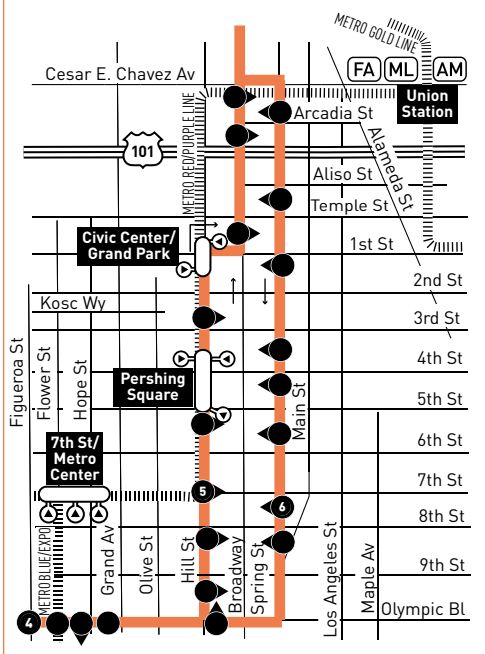

LEGEND

- Line 28 Route
- Line 28 Westbound Shortline
- Line 28 Eastbound Shortline
- Line 28 Late Night/Early Morning Loop (10pm-7am)
- Metro Rail
- Local Stop Timepoint
- Local Stop Timepoint - Single Direction Only
- Local Stop
- Local Stop - Single Direction Only
- Metro Rail / Busway Station
- Map Notes
- Connecting Line
- Rapid Connecting Line
- Amtrak
- Metrolink
- FlyAway
- Antelope Valley Transit Authority
- Culver CityBus
- Glendale Beeline
- LADOT Commuter Express
- LADOT DASH
- Santa Clarita Transit
- Santa Monica Big Blue Bus

INSET 1 - DOWNTOWN LOS ANGELES

- Metro Rail Station
- Metro Rail Station Entrance

MAP NOTES

- 1 Eagle Rock Plaza**
- 2 Occidental College**
- 3 Glassell Park Recreation Center**
- 4 Constellation & Av of the Stars**  
AV786; BBB5; C3; CE573; SC792, 797
- 5 Westfield Century City**

CENTURY CITY LATE NIGHT/EARLY MORNING LOOP (10pm-7am)

INSET 1 - DOWNTOWN LOS ANGELES

## Eastbound (Approximate Times)