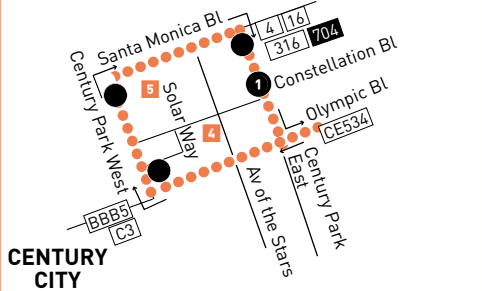

LEGEND

- Line 28 Route
- Line 28 Westbound Shortline
- Line 28 Eastbound Shortline
- Line 28 Late Night/Early Morning Loop (10pm-7am)
- Metro Rail
- Local Stop Timepoint
- Local Stop Timepoint - Single Direction Only
- Local Stop
- Local Stop - Single Direction Only
- Metro Rail / Busway Station
- Map Notes
- Connecting Line
- Rapid Connecting Line
- Amtrak
- Metrolink
- FlyAway
- Antelope Valley Transit Authority
- Culver CityBus
- Glendale Beeline
- LADOT Commuter Express
- LADOT DASH
- Santa Clarita Transit
- Santa Monica Big Blue Bus

INSET 1 - DOWNTOWN LOS ANGELES

- Metro Rail Station
- Metro Rail Station Entrance

MAP NOTES

- 1 Eagle Rock Plaza**
- 2 Occidental College**
- 3 Glassell Park Recreation Center**
- 4 Constellation & Av of the Stars**  
AV786; BBB5; C3; CE573; SC792, 797
- 5 Westfield Century City**

CENTURY CITY LATE NIGHT/EARLY MORNING LOOP (10pm-7am)

INSET 1 - DOWNTOWN LOS ANGELES

Eastbound (Approximate Times)

Westbound (Approximate Times)

Table with columns for Century City, Los Angeles, Cypress Park, Glasseck Park, Eagle Rock, Eagle Rock, Glasseck Park, Cypress Park, Los Angeles, and Century City. Rows contain bus arrival and departure times for various routes.