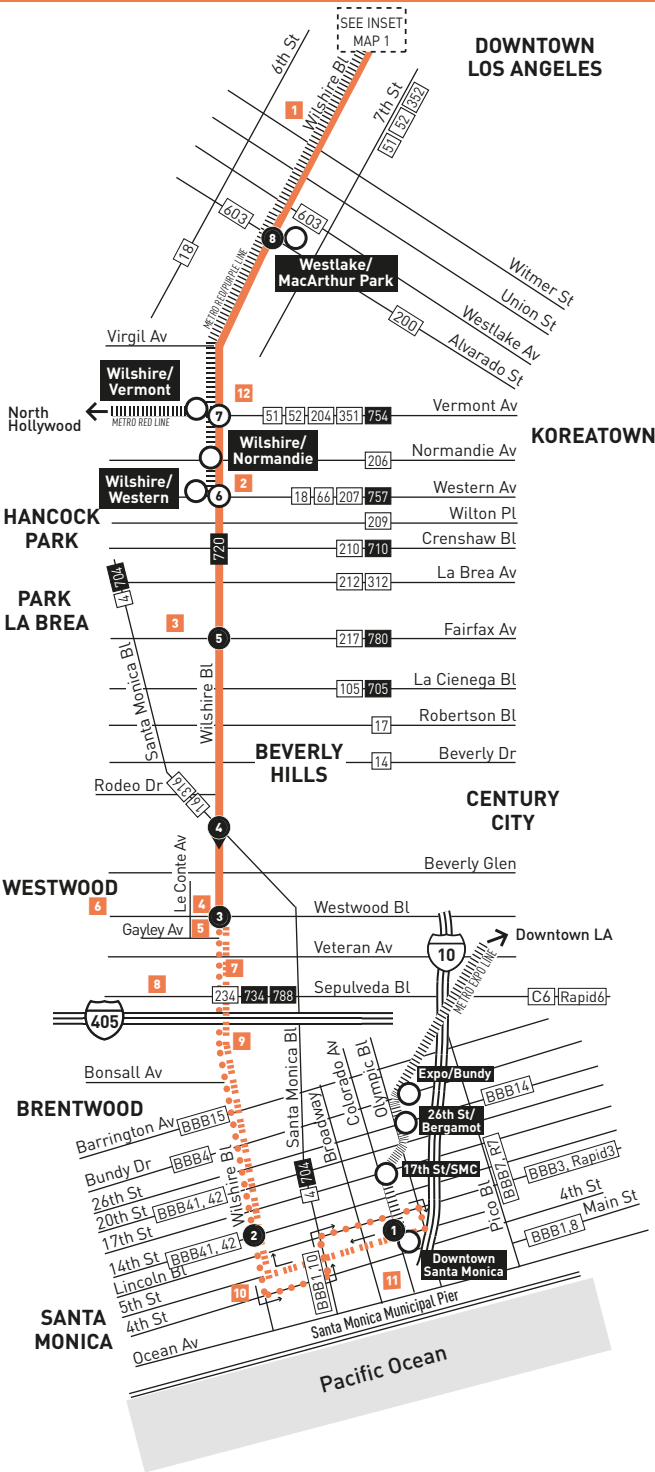

DOWNTOWN LOS ANGELES

LEGEND

- Line 20 Route
- Early Morning, Late Night/Owl Trips Westbound Only
- ▤▤▤▤▤ Early Morning, Late Night/Owl Trips Eastbound Only
- # Local Stop Timepoint
- # Local Stop Timepoint - Single Direction Only
- # Metro Rail / Busway Station & Timepoint
- Metro Rail Station
- Metro Rail
- AV Antelope Valley Transit Authority
- BBB Santa Monica's Big Blue Bus
- C Culver CityBus
- CE LADOT Commuter Express
- SC Santa Clarita Transit

INSET MAP 1 - DOWNTOWN LOS ANGELES

INSET 1 - DOWNTOWN LOS ANGELES

- Line 20 Route
- Local Stop
- Local Stop - Single Direction Only
- Metro Rail Station
- Metro Rail Station Entrance
- Metro Rail

MAP NOTES

- 1 Good Samaritan Hospital**
- 2 Wiltern Theatre**
- 3 LA County Museum of Art**
- 4 Armand Hammer Museum**
- 5 Westwood Bl & Wilshire Bl**  
Metro 234, 734, Valley Exp, AV 786; BBB 1, 2, 3M, 8, 12, Rapid 12; C6; Rapid 6; CE 534, 573; SC 792, 797  
**Note:** Valley Exp stops at Westwood/Lindbrook
- 6 UCLA**
- 7 Federal Building**
- 8 LA National Cemetery**
- 9 Veteran's Hospital**
- 10 4th St & Wilshire Bl**  
BBB 2, 3M, 4, 5, 9; Rapid 3
- 11 Third Street Promenade**  
Metro 4, 534, 704, 720, BBB1, 7, 8; Rapid 7, 10
- 12 Wilshire/Vermont Customer Center**

## Eastbound Al Este (Approximate Times/Tiempos Aproximados)