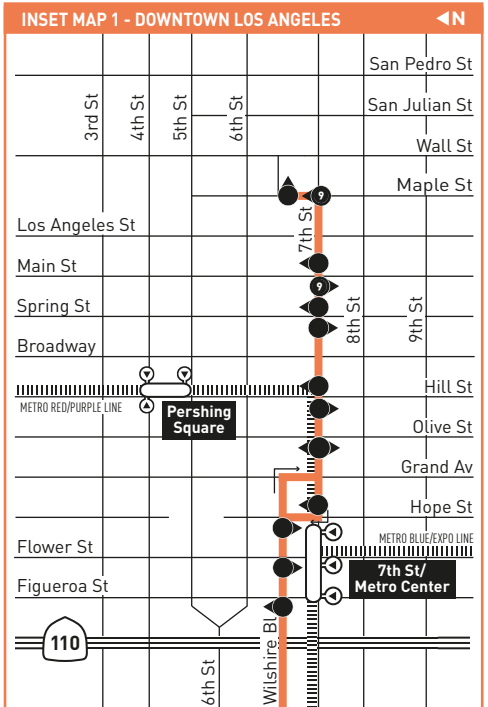

**LEGEND**

- Line 20 Route
- Line 20 Am, Eve/Owl Trips
- Local Stop Timepoint
- Local Stop Timepoint - Single Direction Only
- Metro Rail / Busway Station & Timepoint
- Metro Rail Station
- Metro Rail
- AV Antelope Valley Transit Authority
- BBB Santa Monica's Big Blue Bus
- C Culver CityBus
- CE LADOT Commuter Express
- SC Santa Clarita Transit

**DOWNTOWN LOS ANGELES**

**INSET 1 - DOWNTOWN LOS ANGELES**

- Line 20 Route
- Local Stop
- Local Stop - Single Direction Only
- Metro Rail Station
- Metro Rail Station Entrance
- Metro Rail

**MAP NOTES**

- 1 Good Samaritan Hospital**
- 2 Wilshire/Vermont Customer Center**
- 3 Wiltern Theatre**
- 4 LA County Museum of Art**
- 5 Petersen Automotive Museum**
- 6 Armand Hammer Museum**
- 7 Westwood Bl & Wilshire Bl**  
Metro 20, 234, 602, 720, 734, Valley Exp, AV 786; BBB 1, 2, 3M, 8, 12, Rapid 12; C6; Rapid 6; CE 534, 573; SC 792, 797  
**Note:** Valley Exp stops at Westwood/Lindbrook
- 8 UCLA**
- 9 Federal Building**
- 10 LA National Cemetery**
- 11 Veteran's Hospital**
- 12 4th St & Wilshire Bl**  
BBB 2, 3M, 4, 5, 9; Rapid 3
- 13 Third Street Promenade**  
Metro 4, 534, 704, 720, BBB1, 7, 8; Rapid 7, 10