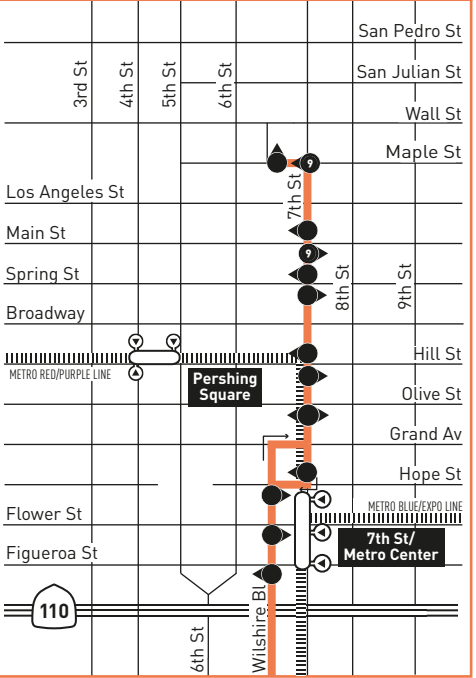

DOWNTOWN LOS ANGELES

LEGEND

- Line 20 Route
- Early Morning, Late Night/Owl Trips Westbound Only
- ▤▤▤▤▤ Early Morning, Late Night/Owl Trips Eastbound Only
- # Local Stop Timepoint
- # Local Stop Timepoint - Single Direction Only
- # Metro Rail / Busway Station & Timepoint
- Metro Rail Station
- Metro Rail
- AV Antelope Valley Transit Authority
- BBB Santa Monica's Big Blue Bus
- C Culver CityBus
- CE LADOT Commuter Express
- SC Santa Clarita Transit

INSET MAP 1 - DOWNTOWN LOS ANGELES

INSET 1 - DOWNTOWN LOS ANGELES

- Line 20 Route
- Local Stop
- Local Stop - Single Direction Only
- Metro Rail Station
- Metro Rail Station Entrance
- Metro Rail

MAP NOTES

- 1 Good Samaritan Hospital**
- 2 Wiltern Theatre**
- 3 LA County Museum of Art**
- 4 Armand Hammer Museum**
- 5 Westwood Bl & Wilshire Bl**  
Metro 234, 734, Valley Exp, AV 786; BBB 1, 2, 3M, 8, 12, Rapid 12; C6; Rapid 6; CE 534, 573; SC 792, 797  
**Note:** Valley Exp stops at Westwood/Lindbrook
- 6 UCLA**
- 7 Federal Building**
- 8 LA National Cemetery**
- 9 Veteran's Hospital**
- 10 4th St & Wilshire Bl**  
BBB 2, 3M, 4, 5, 9; Rapid 3
- 11 Third Street Promenade**  
Metro 4, 534, 704, 720, BBB1, 7, 8; Rapid 7, 10
- 12 Wilshire/Vermont Customer Center**

## Nextrip

Text "metro" and your intersection or stop number to 41411 (example: metro vignes&cesarechavez or metro 1563). You can also visit [m.metro.net](http://m.metro.net) or call 511 and say "Nextrip"