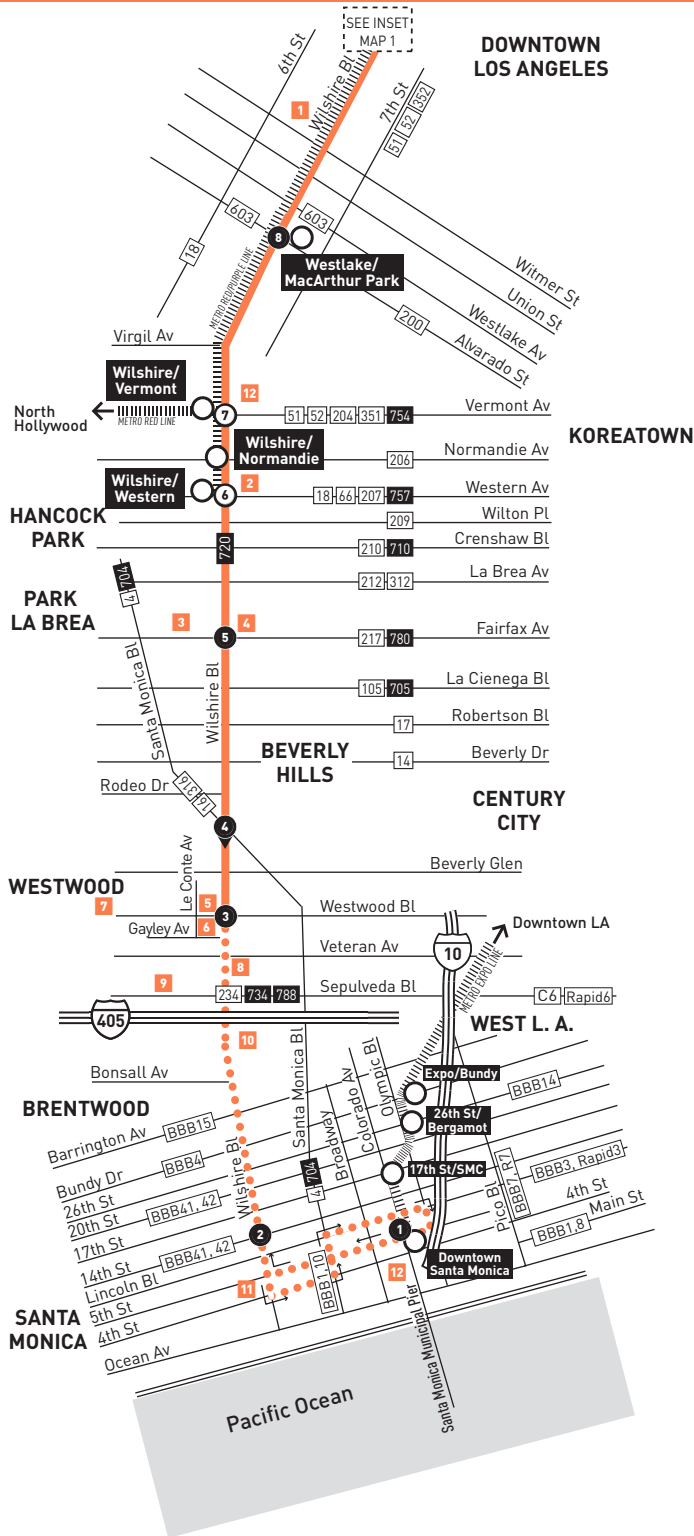

DOWNTOWN LOS ANGELES

INSET MAP 1 - DOWNTOWN LOS ANGELES

INSET 1 - DOWNTOWN LOS ANGELES

- Line 20 Route
- Local Stop
- Local Stop - Single Direction Only
- Metro Rail Station
- Metro Rail Station Entrance
- Metro Rail

MAP NOTES

- 1 Good Samaritan Hospital**
- 2 Wiltern Theatre**
- 3 LA County Museum of Art**
- 4 Petersen Automotive Museum**
- 5 Armand Hammer Museum**
- 6 Westwood Bl & Wilshire Bl**  
Metro 234, 734, Valley Exp, AV 786; BBB 1, 2, 3M, 8, 12, Rapid 12; C6; Rapid 6; CE 534, 573; SC 792, 797  
**Note:** Valley Exp stops at Westwood/Lindbrook
- 7 UCLA**
- 8 Federal Building**
- 9 LA National Cemetery**
- 10 Veteran's Hospital**
- 11 4th St & Wilshire Bl**  
BBB 2, 3M, 4, 5, 9; Rapid 3
- 12 Third Street Promenade**  
Metro 4, 534, 704, 720, BBB1, 7, 8; Rapid 7, 10
- 13 Wilshire/Vermont Customer Center**

LEGEND

- Line 20 Route
- Line 20 Am, Eve/Owl Trips
- # Local Stop Timepoint
- #→ Local Stop Timepoint - Single Direction Only
- # Metro Rail / Busway Station & Timepoint
- Metro Rail Station
- Metro Rail
- AV Antelope Valley Transit Authority
- BBB Santa Monica's Big Blue Bus
- C Culver CityBus
- CE LADOT Commuter Express
- SC Santa Clarita Transit

Sunday and Holiday Schedule

Eastbound Al Este (Approximate Times/Tiempos Aproximados)

Westbound Al Oeste (Approximate Times / Tiempos Aproximados)

SANTA MONICA		WESTWOOD		LOS ANGELES		LOS ANGELES		BEVERLY HILLS		WESTWOOD		SANTA MONICA				
1	2	3	5	6	7	8	9	9	8	7	6	5	4	3	2	1
5th & Colorado	Wilshire & 14th	Wilshire & Westwood	Wilshire & Fairfax	Wilshire /												