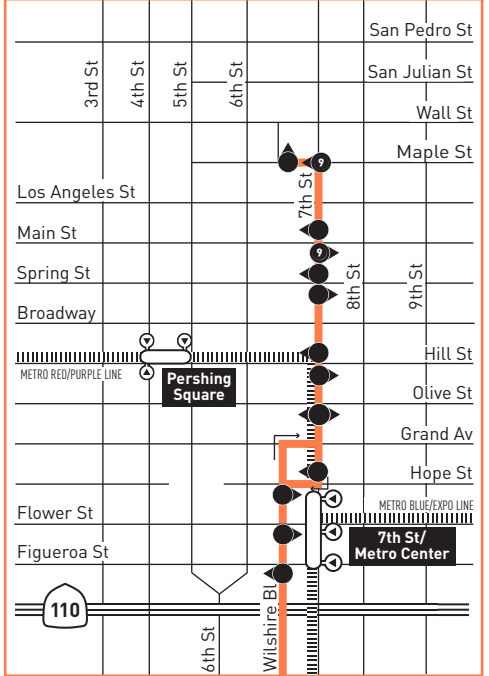

DOWNTOWN LOS ANGELES

INSET MAP 1 - DOWNTOWN LOS ANGELES

INSET 1 - DOWNTOWN LOS ANGELES

- Line 20 Route
- Local Stop
- Local Stop - Single Direction Only
- Metro Rail Station
- Metro Rail Station Entrance
- Metro Rail

MAP NOTES

- 1 Good Samaritan Hospital**
- 2 Wiltern Theatre**
- 3 LA County Museum of Art**
- 4 Petersen Automotive Museum**
- 5 Armand Hammer Museum**
- 6 Westwood Bl & Wilshire Bl**  
Metro 234, 734, Valley Exp, AV 786; BBB 1, 2, 3M, 8, 12, Rapid 12; C6; Rapid 6; CE 534, 573; SC 792, 797  
**Note:** Valley Exp stops at Westwood/Lindbrook
- 7 UCLA**
- 8 Federal Building**
- 9 LA National Cemetery**
- 10 Veteran's Hospital**
- 11 4th St & Wilshire Bl**  
BBB 2, 3M, 4, 5, 9; Rapid 3
- 12 Third Street Promenade**  
Metro 4, 534, 704, 720, BBB1, 7, 8; Rapid 7, 10
- 13 Wilshire/Vermont Customer Center**

LEGEND

- Line 20 Route
- Line 20 Am, Eve/Owl Trips
- # Local Stop Timepoint
- #→ Local Stop Timepoint - Single Direction Only
- # Metro Rail / Busway Station & Timepoint
- Metro Rail Station
- Metro Rail
- AV Antelope Valley Transit Authority
- BBB Santa Monica's Big Blue Bus
- C Culver CityBus
- CE LADOT Commuter Express
- SC Santa Clarita Transit

Sunday and Holiday Schedule

Eastbound Al Este (Approximate Times/Tiempos Aproximados)

Westbound Al Oeste (Approximate Times / Tiempos Aproximados)

SANTA MONICA		WESTWOOD		LOS ANGELES		LOS ANGELES		BEVERLY HILLS		WESTWOOD		SANTA MONICA				
1	2	3	5	6	7	8	9	9	8	7	6	5	4	3	2	1
5th & Colorado	Wilshire & 14th	Wilshire & Westwood	Wilshire & Fairfax	Wilshire /												