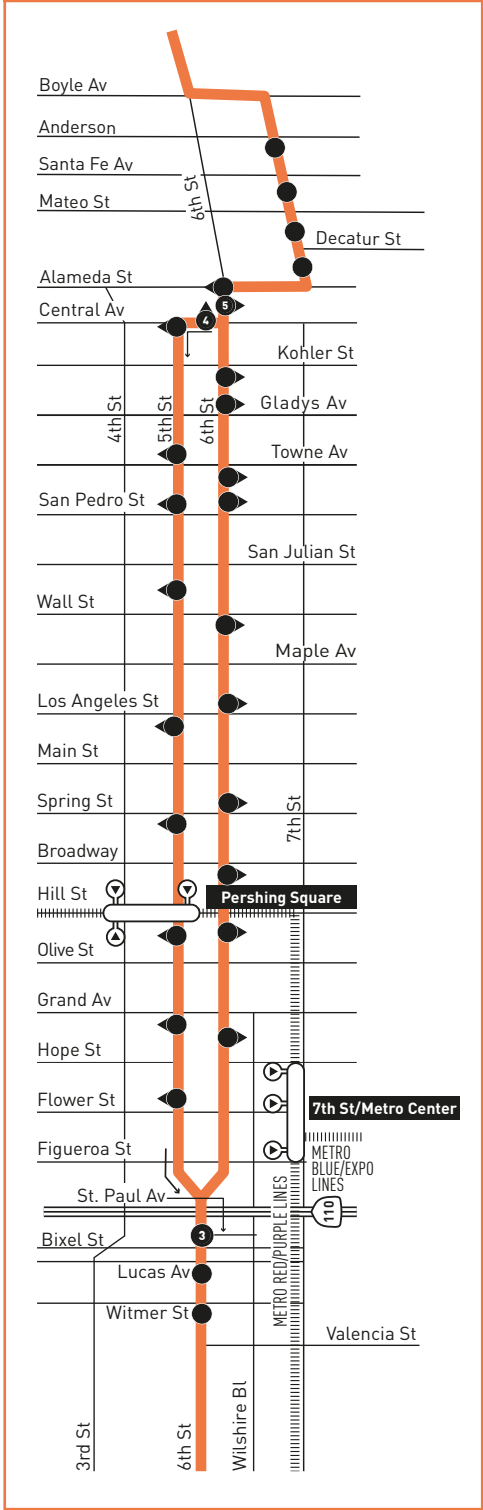

KOREATOWN

INSET 1 - DOWNTOWN LOS ANGELES

LEGEND

- Line 18 Route
- Late Night Loop
- Local Timepoint
- Metro Rail
- Metro Rail Station & Timepoint
- Metro Rail Station
- Metrolink
- Metrolink Station
- Big Blue Bus
- Commerce Municipal Bus Lines
- East LA Shuttle
- LADOT DASH
- Montebello Bus Lines

INSET 1 - DOWNTOWN LA

- Line 18 Route
- Local Timepoint
- Local Stop Timepoint - Single Direction Only
- Local Stop - Single Direction Only
- Local Stop
- Metro Rail Station
- Metro Rail Station Entrance

MAP NOTES

- 1** East Los Angeles Doctors Hospital
- 2** Metro Customer Center
- 3** Montebello Metrolink Station

Eastbound Al Este (Approximate Times / Tiempos Aproximados)

Westbound Al Oeste (Approximate Times / Tiempos Aproximados)