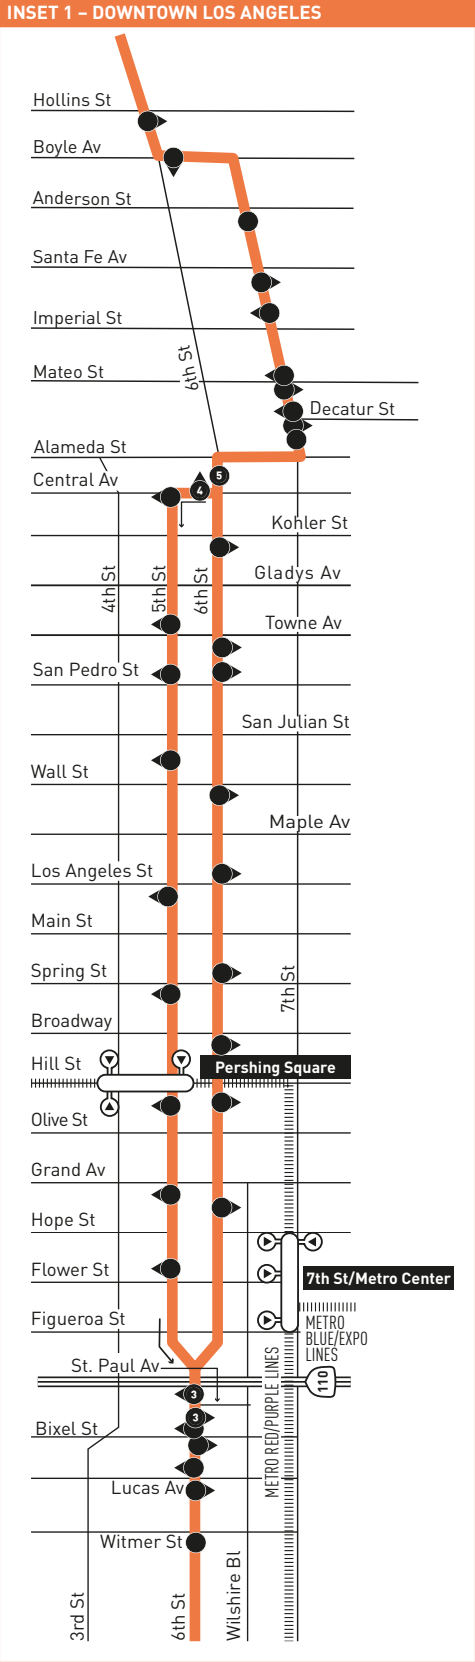

KOREATOWN

LEGEND	
	Line 18 Route
	Late Night Loop
	Local Timepoint
	Metro Rail
	Metro Rail Station & Timepoint
	Metro Rail Station
	Metrolink
	Metrolink Station
	Big Blue Bus
	Commerce Municipal Bus Lines
	East LA Shuttle
	LADOT DASH
	Montebello Bus Lines

INSET 1 - DOWNTOWN LA	
	Line 18 Route
	Local Timepoint
	Local Stop Timepoint - Single Direction Only
	Local Stop - Single Direction Only
	Local Stop
	Metro Rail Station
	Metro Rail Station Entrance

MAP NOTES	
	East Los Angeles Doctors Hospital
	Metro Customer Center
	Montebello Metrolink Station