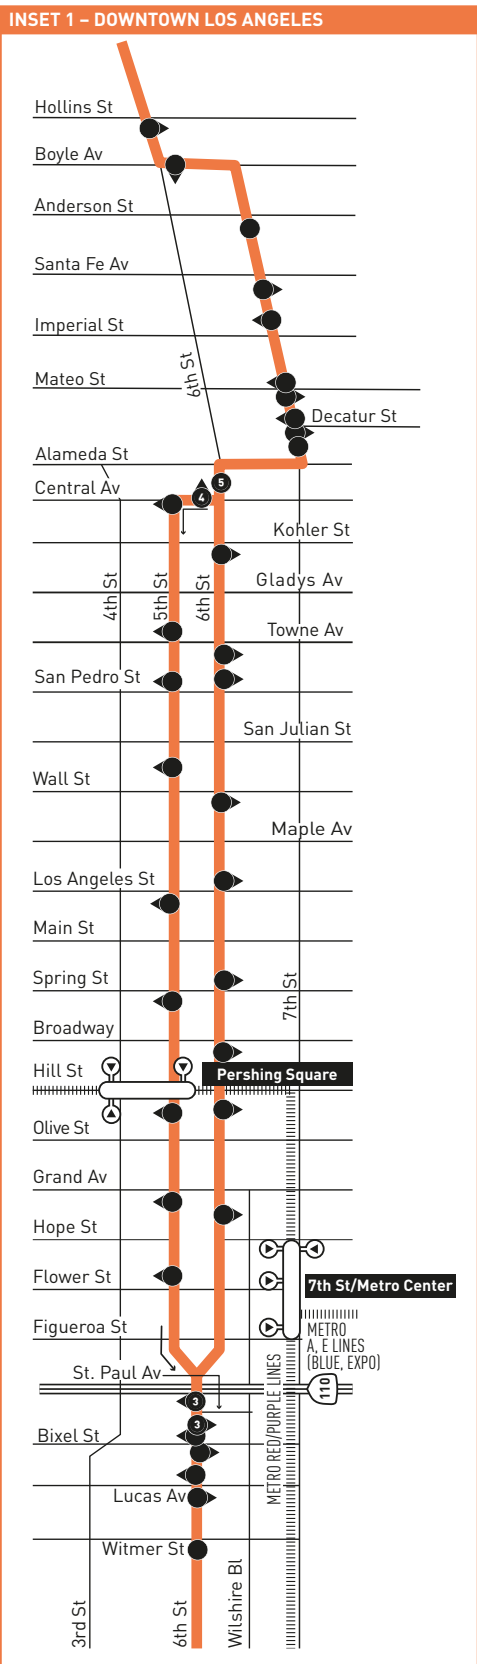

KOREATOWN

LEGEND

- Line 18 Route
- - - - - Late Night Loop
- # Local Timepoint
- Metro Rail
- # Metro Rail Station & Timepoint
- Metro Rail Station
- Metrolink
- ML Metrolink Station
- BBB Big Blue Bus
- CO Commerce Municipal Bus Lines
- EL SOL East LA Shuttle
- LD LADOT DASH
- M Montebello Bus Lines

INSET 1 - DOWNTOWN LA

- Line 18 Route
- # Local Timepoint
- #▶ Local Stop Timepoint - Single Direction Only
- ▶ Local Stop - Single Direction Only
- Local Stop
- Metro Rail Station
- ▶ Metro Rail Station Entrance

MAP NOTES

- 1 East Los Angeles Doctors Hospital
- 2 Metro Customer Center
- 3 Montebello Metrolink Station

Eastbound Al Este (Approximate Times / Tiempos Aproximados)

Westbound Al Oeste (Approximate Times / Tiempos Aproximados)

Eastbound Al Este (Approximate Times / Tiempos Aproximados)

Westbound Al Oeste (Approximate Times / Tiempos Aproximados)

Main schedule table with columns for stations (1-9) and arrival times for various routes. Includes sub-headers for Wilshire Center, Downtown Los Angeles, Boyle Heights, East Los Angeles, and Montebello.