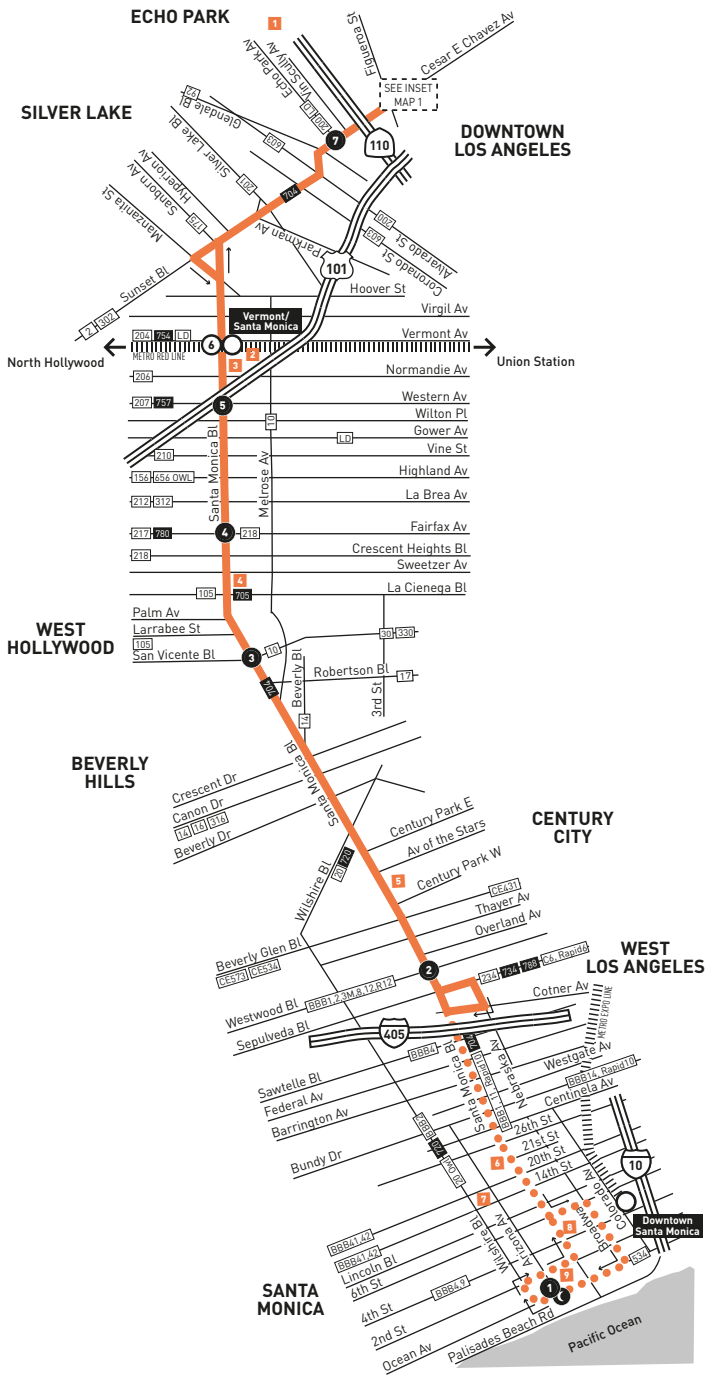

INSET 1 - DOWNTOWN LOS ANGELES

- Line 4 Route
- Local Stop Timepoint
- Local Stop Timepoint - Single Direction Only
- Metro Rail Station
- Metro Rail Station Entrance
- Metrolink
- Amtrak

MAP NOTES

- 1 Dodger Stadium**
- 2 Braille Institute**
- 3 LA City College**
- 4 West Hollywood City Hall**
- 5 Santa Monica Bl & Av of the Stars**
Metro 4, 16, 28, 704, 728, AV786;
CE534, 573; SC792, 797
- 6 St. John's Hospital**
- 7 Santa Monica-UCLA Medical Center**
- 8 Santa Monica Bl & 4th St/
Broadway & 4th St**
Metro 4 Owl, 534; BBB1, 2, 3, 4, 5, 7, 8,
9; Rapid3, R7, R10
- 9 Ocean Av & Santa Monica Bl**
Metro 4 Owl, 20 Owl, 33 Owl, 534, 704,
720, 733; BBB1, 8; R10

Eastbound Al Este (Approximate Times / Tiempos Aproximados)

Westbound Al Oeste (Approximate Times / Tiempos Aproximados)

Table with 8 columns representing stations: Ocean & Arizona, Santa Monica & Westwood B, Santa Monica & San Vicente, Santa Monica & Fairfax, Santa Monica & Western, Santa Monica / Vermont Station, Sunset & Echo Park, Venice & Broadway.

Special Notes

- Trips shown originating at Santa Monica & Westwood begin service from Nebraska & Sepulveda 5 - 9 minutes before time shown.
Trips shown terminating at Santa Monica & Westwood continue to Nebraska & Sepulveda arriving approximately 2 - 5 minutes after time shown.
Waits at Broadway & 7th for transfer connection.

Avisos especiales

- Los viajes que se muestran originándose en Santa Mónica y Westwood empiezan el servicio desde Nebraska y Sepulveda 5 - 9 minutos antes de la hora mostrada.
Los viajes que se muestran terminando en Santa Mónica y Westwood continúan hacia Nebraska & Sepulveda llegando a aproximadamente 2 - 5 minutos después de la hora mostrada.
Espera en Broadway y 7th para las conexiones de transferencia.