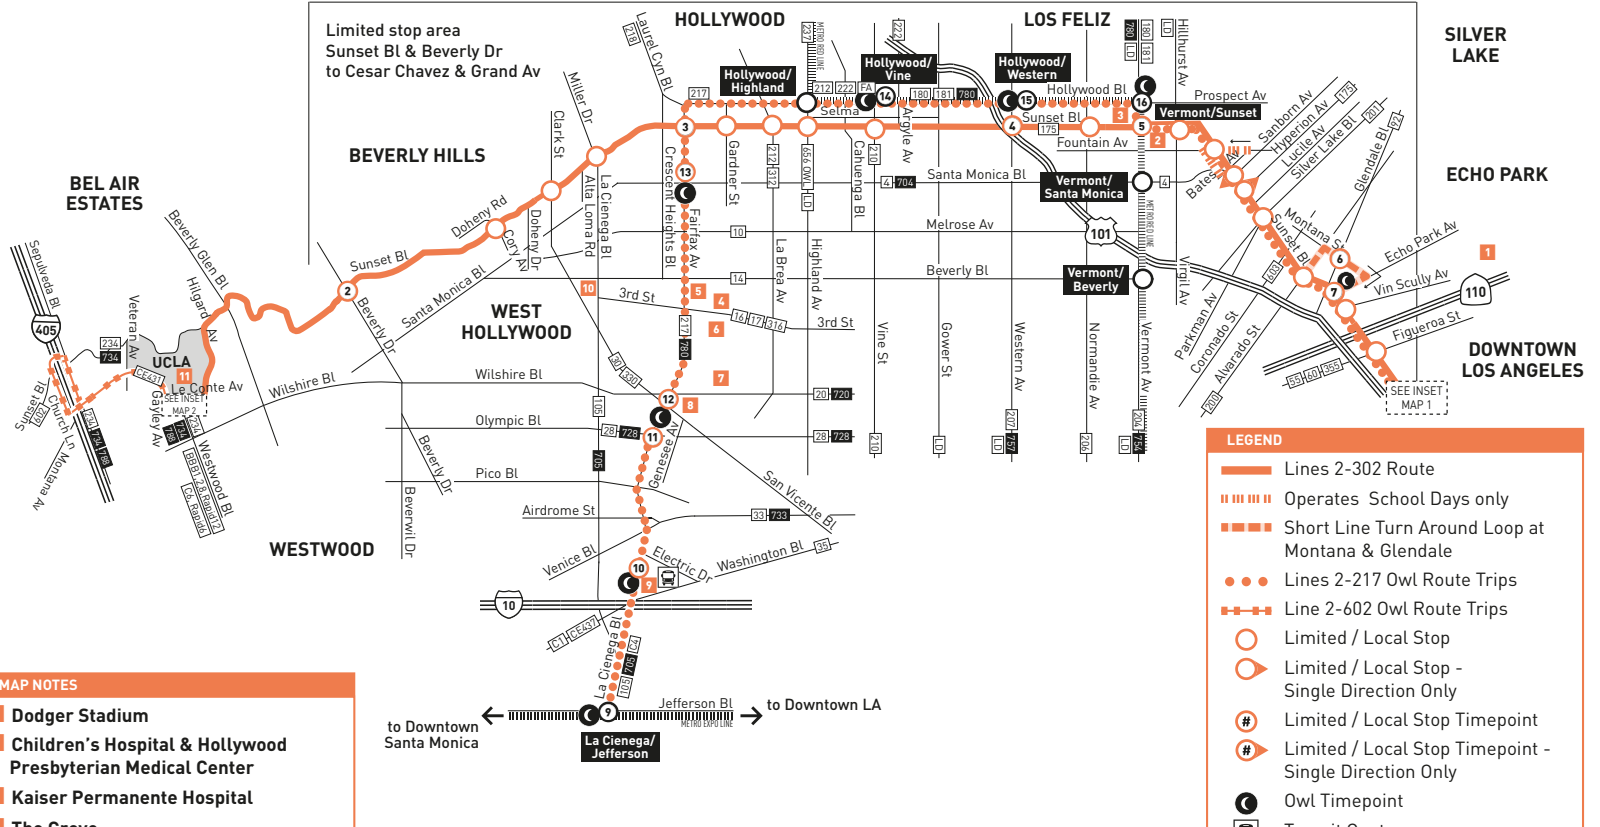

- INSET 1 - DOWNTOWN LOS ANGELES**
- Line 2 Owl Route Trips
 - Local Stop
 - Local Stop - Single Direction Only
 - Metro Rail Station
 - Metro Rail Station Entrance
 - ▬ Metro Rail
 - ML Metrolink
 - AM Amtrak

- MAP NOTES**
- 1 Dodger Stadium**
 - 2 Children's Hospital & Hollywood Presbyterian Medical Center**
 - 3 Kaiser Permanente Hospital**
 - 4 The Grove**
 - 5 Farmers Market**
 - 6 Park La Brea**
 - 7 LA County Museum of Art**
 - 8 Petersen Automotive Museum**
 - 9 Washington/Fairfax Transit Hub**
Metro 35, 37, 38, 105, 217, 705, 780; C1, 4; CE437
 - 10 Beverly Center**
 - 11 UCLA & Westwood Village**
Metro 2, 20, 234, 302, 602, 720, 734, 788; BBB1, 2, 8, 17, 18, Rapid12; C6, C Rapid6; CE431, 534, 573; SC792, 797; AV 786; LB UCLA / Long Beach Express

Special Notes

LINE 302 LIMITED STOP AREA - On Sunset from Beverly to Alvarado please refer to map. Line 302 services all limited stops as indicated, in addition to all local stops outside the limited stop area.

Avisos especiales

AREA DE PARADA ESTABLECIDA PARA LA LINEA 302 - En Sunset, desde Beverly hasta Alvarado por favor vea el mapa. La Línea 302 brinda servicio a todas las paradas establecidas como se indica, además de todas las paradas locales fuera del área de paradas establecidas.