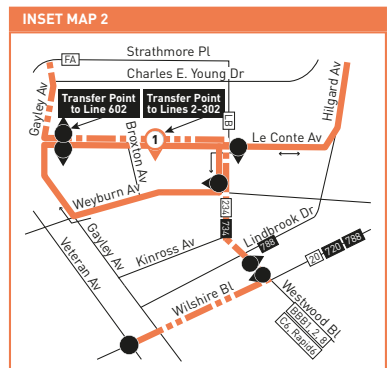

- INSET 1 - DOWNTOWN LOS ANGELES**
- Line 2 Owl Route Trips
 - Local Stop
 - Local Stop - Single Direction Only
 - Metro Rail Station
 - Metro Rail Station Entrance
 - ▬ Metro Rail
 - ML Metrolink
 - AM Amtrak

- MAP NOTES**
- 1 Dodger Stadium**
 - 2 Children's Hospital & Hollywood Presbyterian Medical Center**
 - 3 Kaiser Permanente Hospital**
 - 4 The Grove**
 - 5 Farmers Market**
 - 6 Park La Brea**
 - 7 LA County Museum of Art**
 - 8 Petersen Automotive Museum**
 - 9 Washington/Fairfax Transit Hub**
Metro 35, 37, 38, 105, 217, 705, 780; C1, 4; CE437
 - 10 Beverly Center**
 - 11 UCLA & Westwood Village**
Metro 2, 20, 234, 302, 602, 720, 734, 788; BBB1, 2, 8, 17, 18, Rapid12; C6, C Rapid6; CE431, 534, 573; SC792, 797; AV 786; LB UCLA / Long Beach Express

- INSET 2 - UCLA / WESTWOOD**
- Line 2-302 Route
 - - - Line 602 Route
 - Local Stop
 - Local Stop - Single Direction Only
 - Transfer Point to Line 2-302
 - Transfer Point to Line 602
 - Transfer Point to Line 2 to LA
 - Transfer Point to Line 602
 - Shuttle to PCH

Special Notes

LINE 302 LIMITED STOP AREA - On Sunset from Beverly to Alvarado please refer to map. Line 302 services all limited stops as indicated, in addition to all local stops outside the limited stop area.