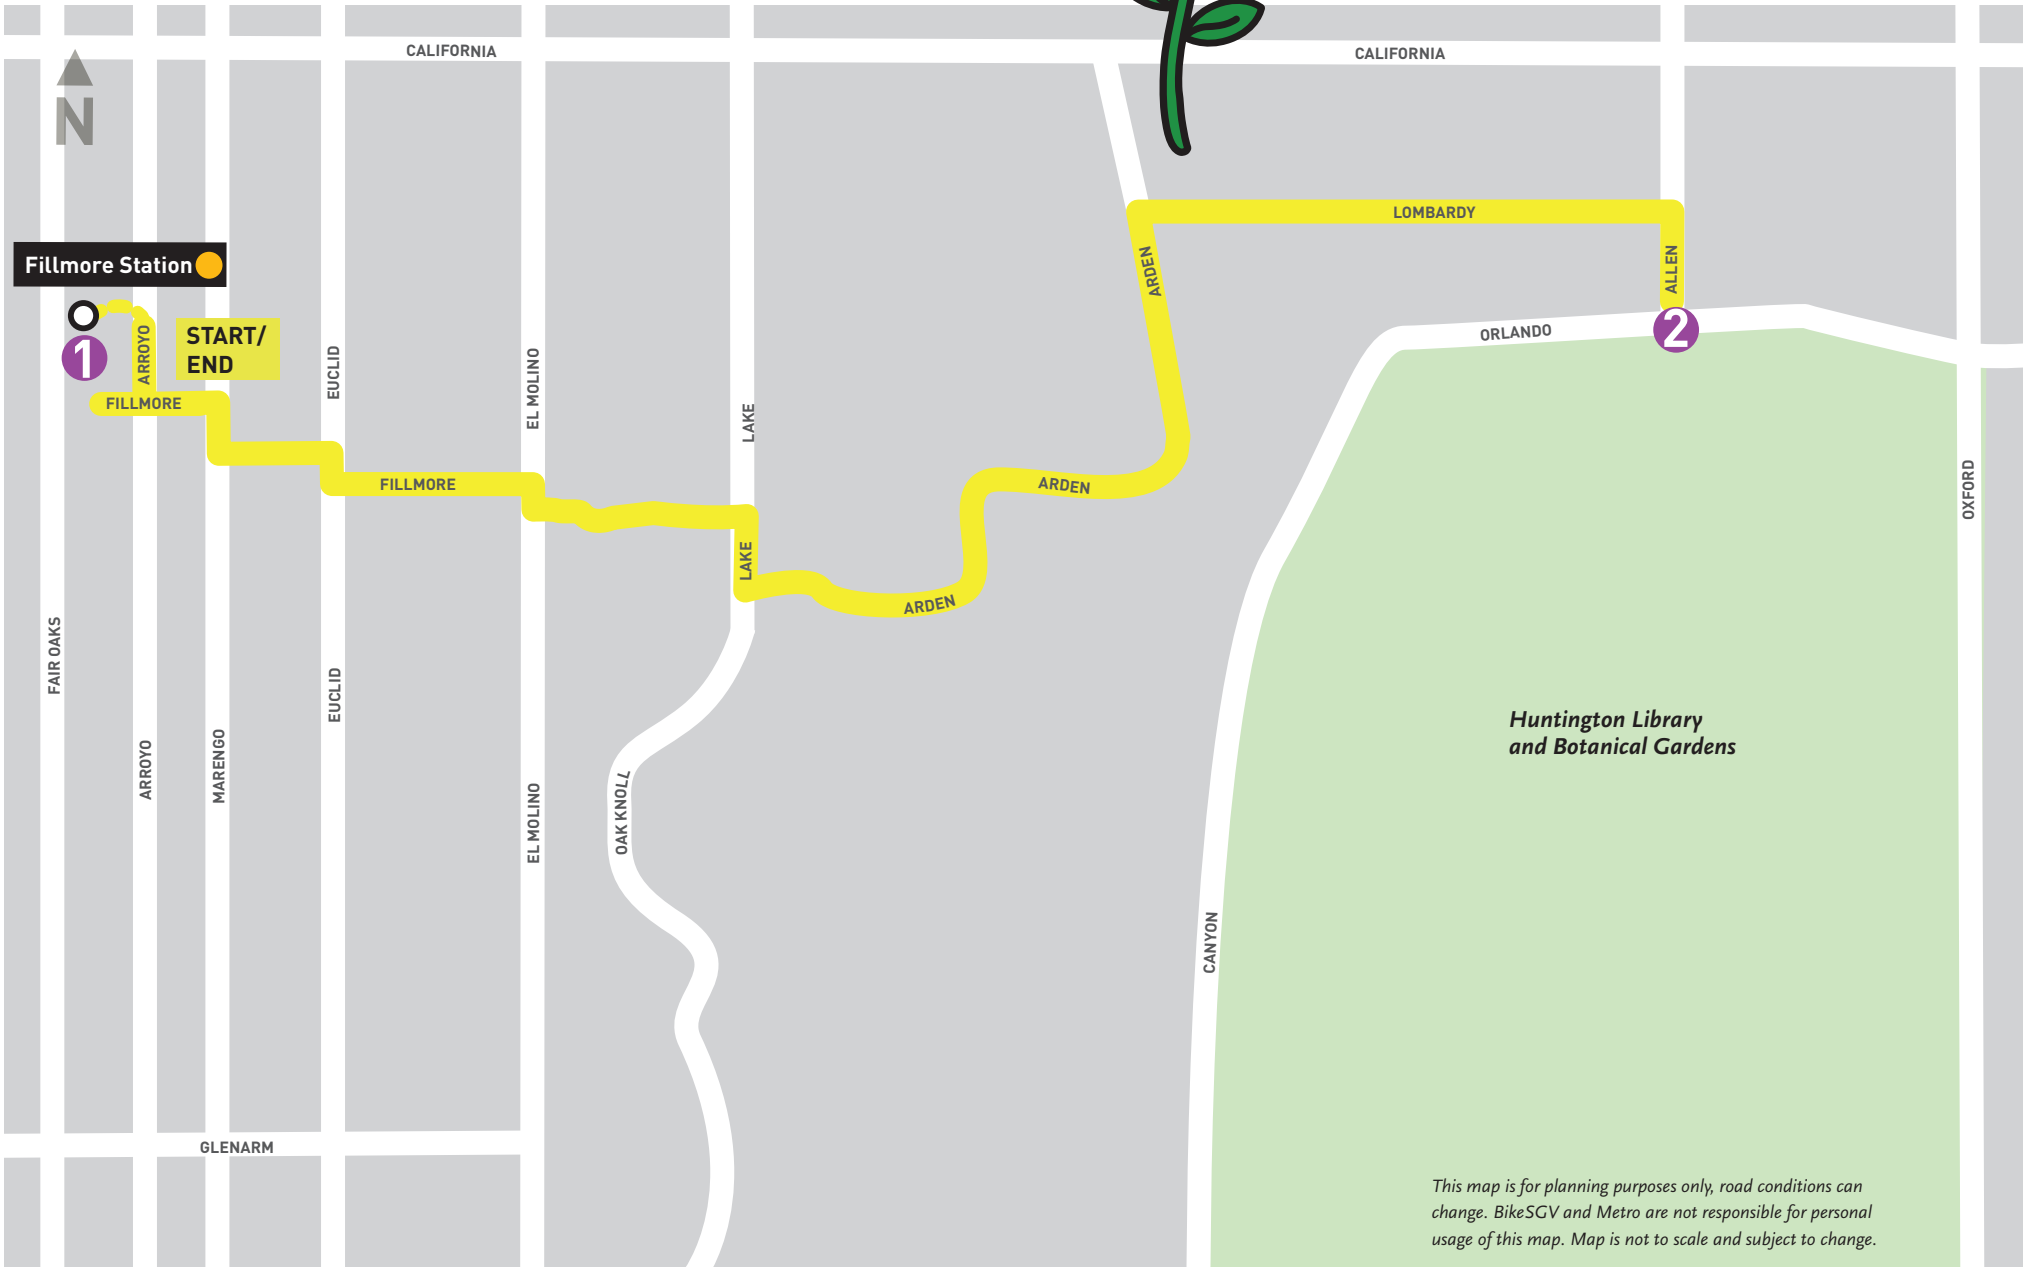

METRO COMMUNITY RIDES

# BIKE MONTH: Huntington Library and Botanical Gardens Ride

**RIDE LEVEL: FAMILY FRIENDLY**

Round trip 5 miles – 2 hours including stops. Leisurely pace. Please use caution, safety equipment and proper traffic safety skills when riding a bicycle.

METRO COMMUNITY RIDES

BIKE MONTH: Huntington Library and Botanical Gardens Ride

**RIDE LEVEL: FAMILY FRIENDLY**

Mostly separated from auto traffic. No or few hills and comfortable for the whole family.

**1 Metro Gold Line Fillmore Station**

**RIDE LEVEL: EASY**

Leisurely ride with no or few hills. Good for beginners and large groups.

**RIDE LEVEL: FAMILY FRIENDLY**

Mostly separated from auto traffic. No or few hills and comfortable for the whole family.