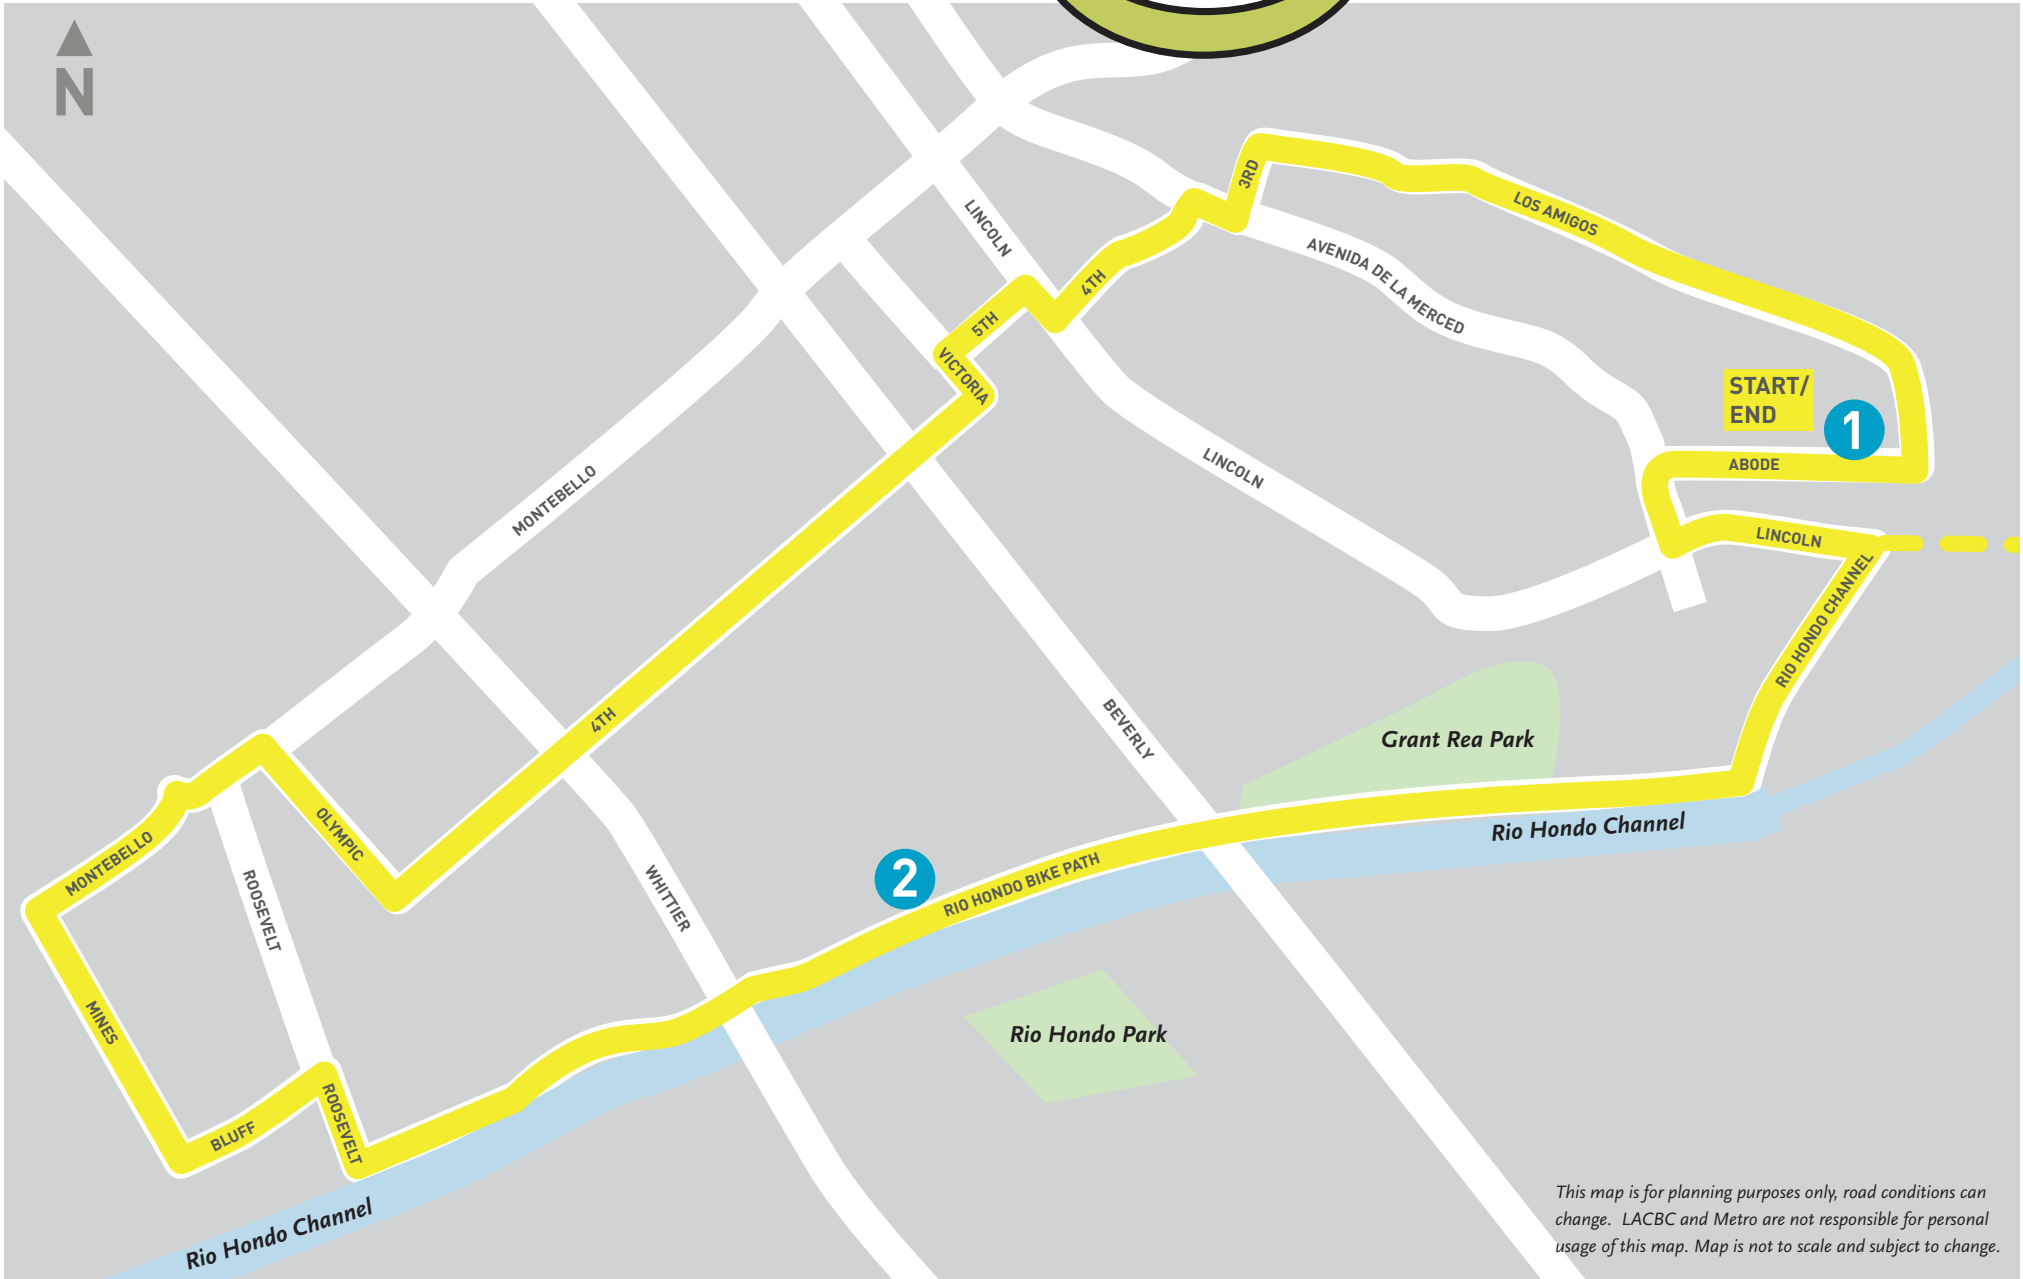

METRO COMMUNITY RIDES

BIKE MONTH: Ride Back in Time to the Montebello Adobe Museum

RIDE LEVEL: EASY

Round trip 6 miles – 2.5 hours including stops. Leisurely pace. Please use caution, safety equipment and proper traffic safety skills when riding a bicycle.

This map is for planning purposes only, road conditions can change. LACBC and Metro are not responsible for personal usage of this map. Map is not to scale and subject to change.

BIKE MONTH: Ride Back in Time to the Montebello Adobe Museum

RIDE LEVEL: EASY

Leisurely ride with no or few hills. Good for beginners and large groups.

1 Juan Matias Sanchez Adobe

946 Adobe Av
Montebello, CA 90640
montebellohistoricalsociety.org/museum.html

Built in 1844, the Adobe Museum is the oldest residence in Montebello. It is one-mile away from the site of the first San Gabriel Mission and Rancho La Merced.
Open Saturdays (12-4pm)

2 Rio Hondo River Trail

trails.lacounty.gov
15.17 mile multi-use trail that runs parallel to Rio Hondo through the San Gabriel Valley. The northern end starts along the reservoir at the Peck Road Water Conservation Park and follows through to Whittier Narrows Recreation Area.