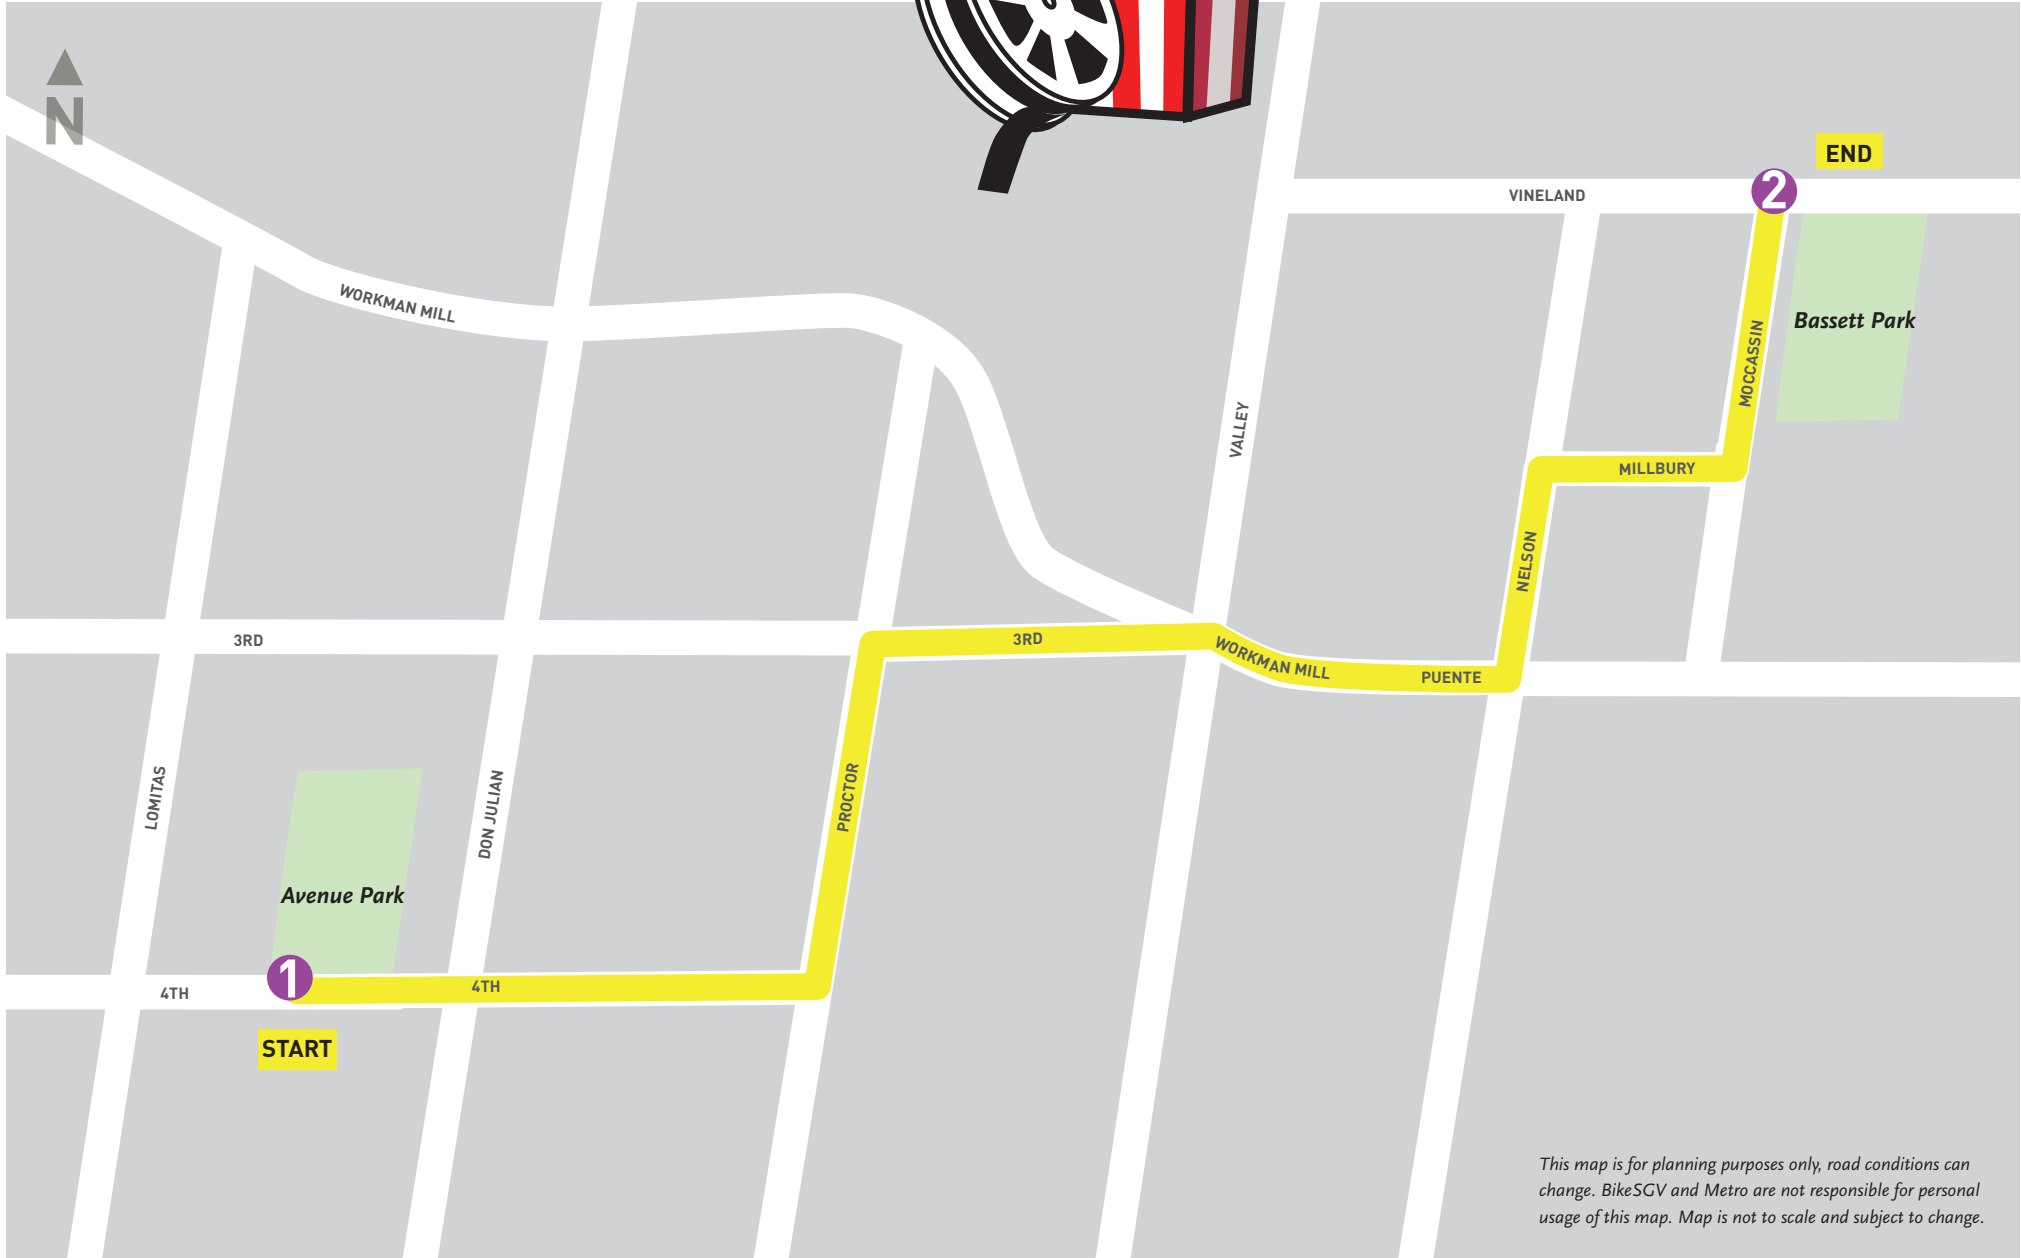

METRO COMMUNITY RIDES

BEST RIDE: Slow Roll to Vineland Drive-in Theater

RIDE LEVEL: FAMILY FRIENDLY

Round trip 3 miles – 4 hours including stops. Leisurely pace. Please use caution, safety equipment and proper traffic safety skills when riding a bicycle.

This map is for planning purposes only, road conditions can change. BikeSGV and Metro are not responsible for personal usage of this map. Map is not to scale and subject to change.

METRO COMMUNITY RIDES

BEST RIDE: Slow Roll to Vineland Drive-in Theater

RIDE LEVEL: FAMILY FRIENDLY

Mostly separated from auto traffic. No or few hills and comfortable for the whole family.

1 Avenue Park
553 S 4th Av
La Puente, CA 91746
626.968.2748
parks.lacounty.gov

RIDE LEVEL: EASY

Leisurely ride with no or few hills. Good for beginners and large groups.

RIDE LEVEL: FAMILY FRIENDLY

Mostly separated from auto traffic. No or few hills and comfortable for the whole family.