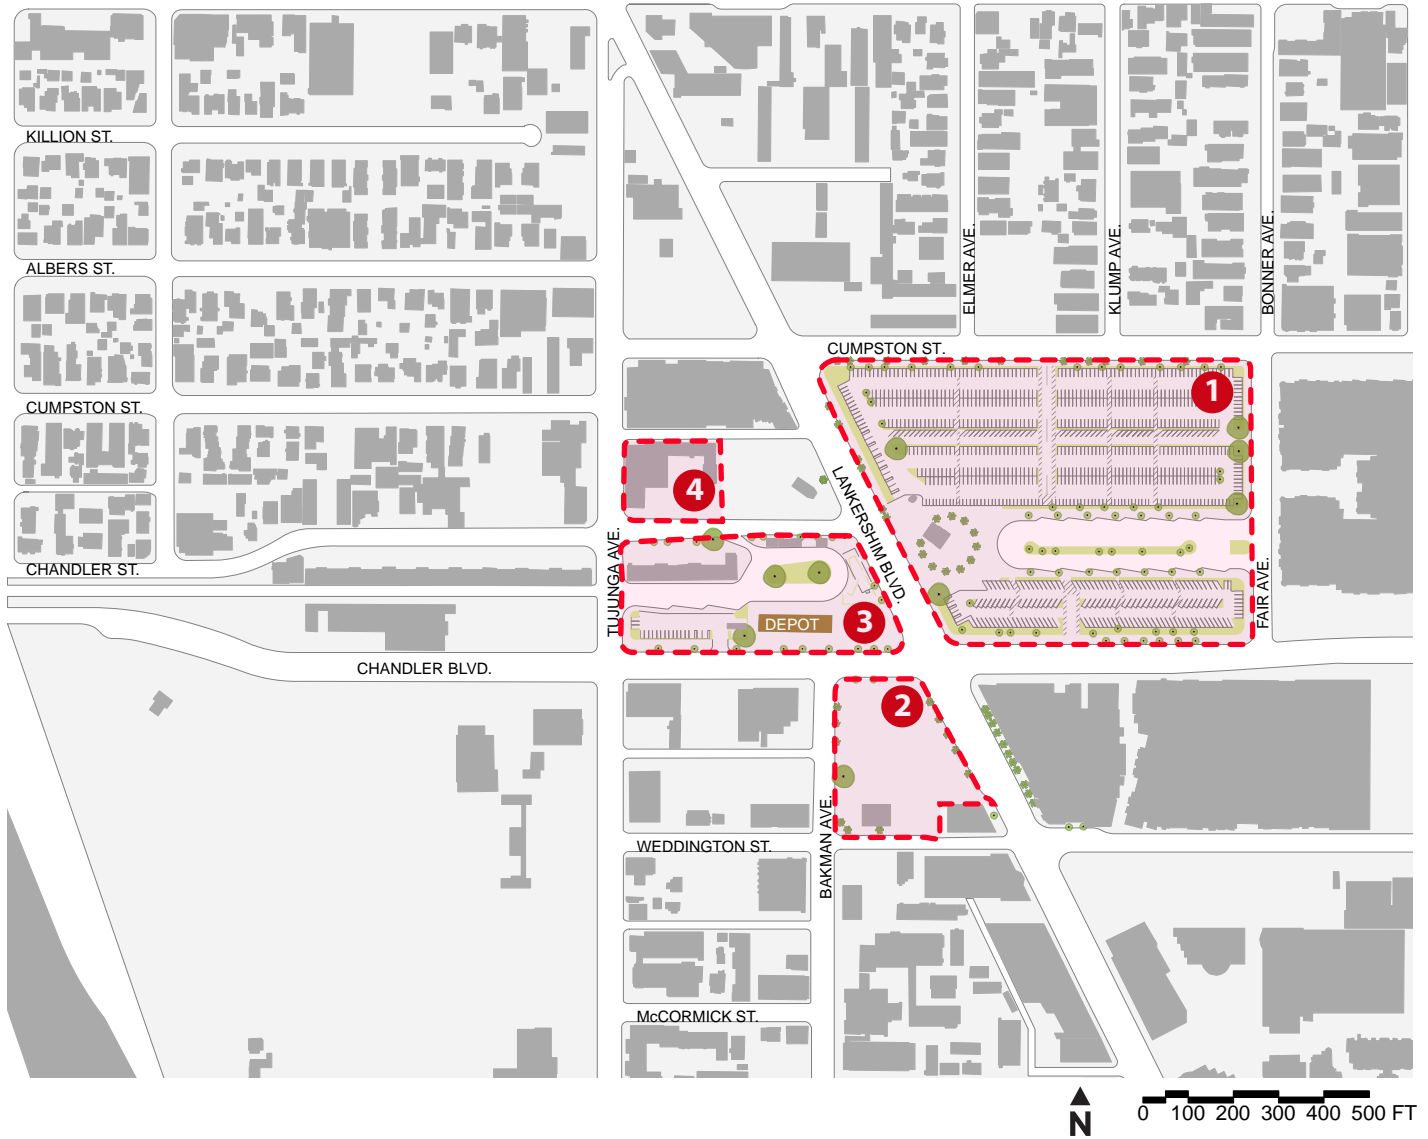

# Metro Properties in North Hollywood

**1** Station | Parking | Bus Layover Area (10.5 Acres)

**2** Weddington Property (1.8 Acres)

**3** Metro Orange Line Terminus (2.6 Acres)  
Excludes Historic Train Depot

**4** Currently Short-term Leased to Costume Shop And Plumbing Supply Store (.66 Acres)